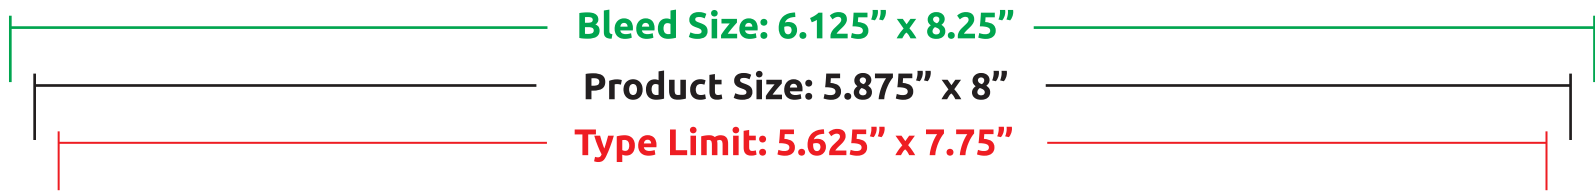

***THIS IS A MULTI-PAGE DOCUMENT**

Jumbo Desk Flip Calendar - Cover

Imprint size: 5.875" x 8"

ACCEPTABLE

**NOT
ACCEPTABLE**