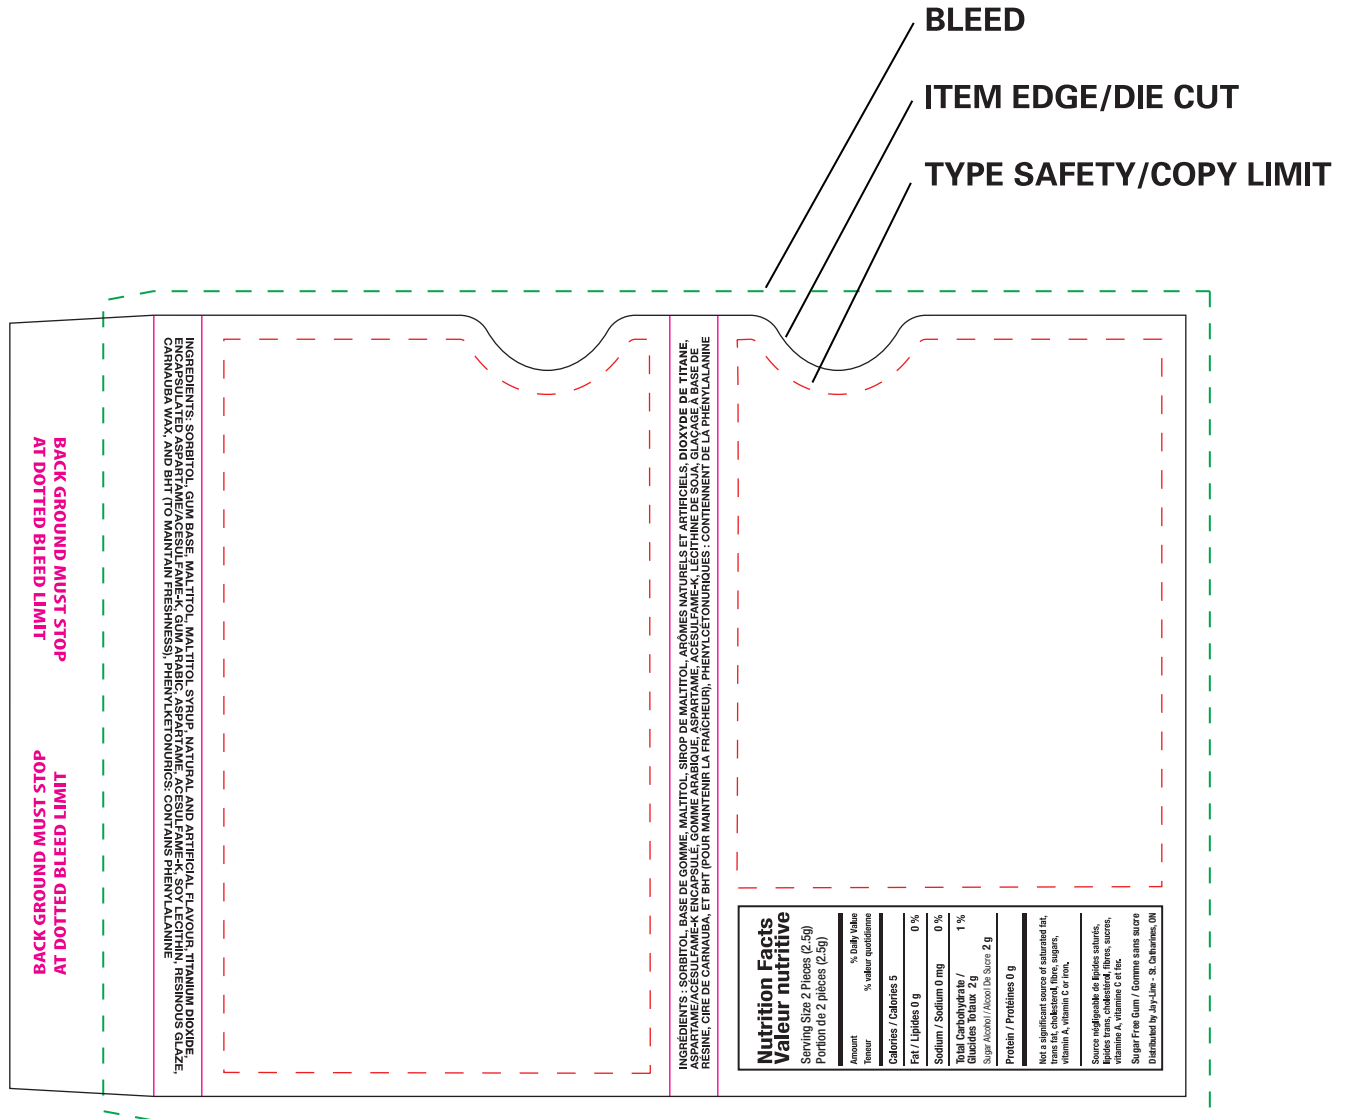

# Sugar Free Gum

**ACCEPTED FORMATS** (Mac or PC) • EPS files • Adobe Illustrator CS5 or lower • QuarkXpress 7.0 or lower • CorelDRAW 12 or lower • TIF format - minimum 300 d.p.i. • 4 colour process jobs must be CMYK. Please include any 'LINKED' images with the original files.

**UNACCEPTABLE FORMATS** • JPG, GIF or any files from the internet • Microsoft Word or Powerpoint files • BMP or PCX • RGB colours

**FONT INFORMATION** • All text should be converted to paths, curves or outlines. This is the recommended method. The text will become an object and can no longer be edited.

**ACCEPTABLE**

**NOT ACCEPTABLE**