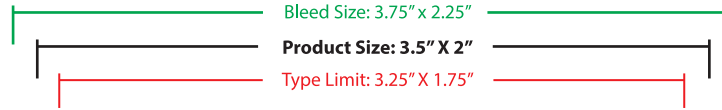

# Hemp Business Card

PRODUCT SIZE: 2" X 3.5"

**ACCEPTABLE**

**NOT  
ACCEPTABLE**