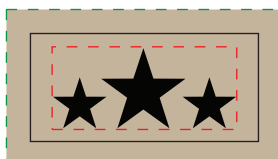

Metal Pull Apart Key Tags

IMPRINT SIZE: 6.25" x 9.5"

Bleed:
1.44" x 0.8"

Product Size:
1.2" x 0.5"

Type Limit:
1" x 0.4"

ACCEPTABLE

**NOT
ACCEPTABLE**