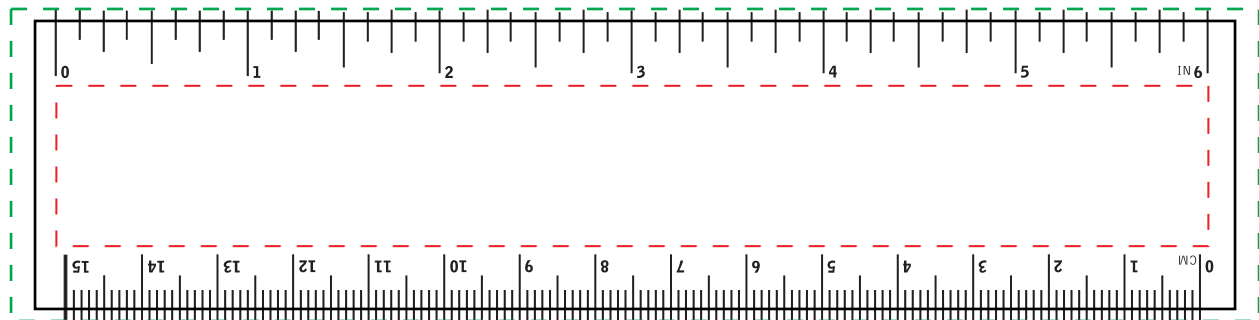

6" Paper Ruler

PRODUCT SIZE: 6.25" x 1.5"

ACCEPTABLE

**NOT
ACCEPTABLE**