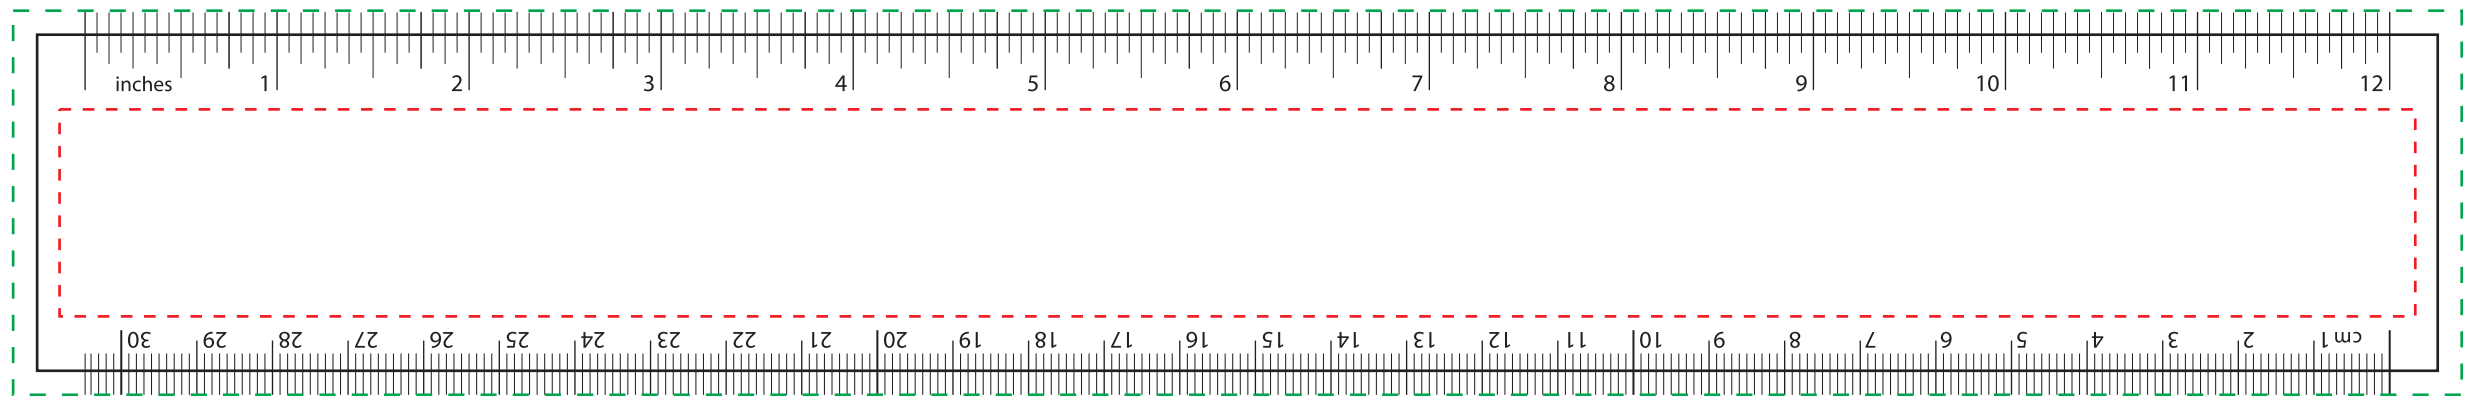

Paper Ruler

PRODUCT SIZE: 12.5" x 1.75"

ACCEPTABLE

**NOT
ACCEPTABLE**