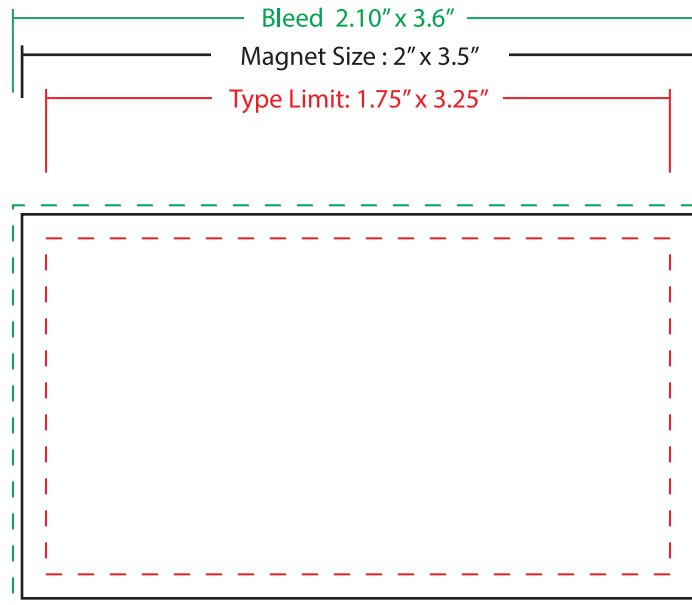

# Business Card Magnet - 20 mil

PRODUCT SIZE: 2" X 3.5"

**ACCEPTABLE**

**NOT  
ACCEPTABLE**