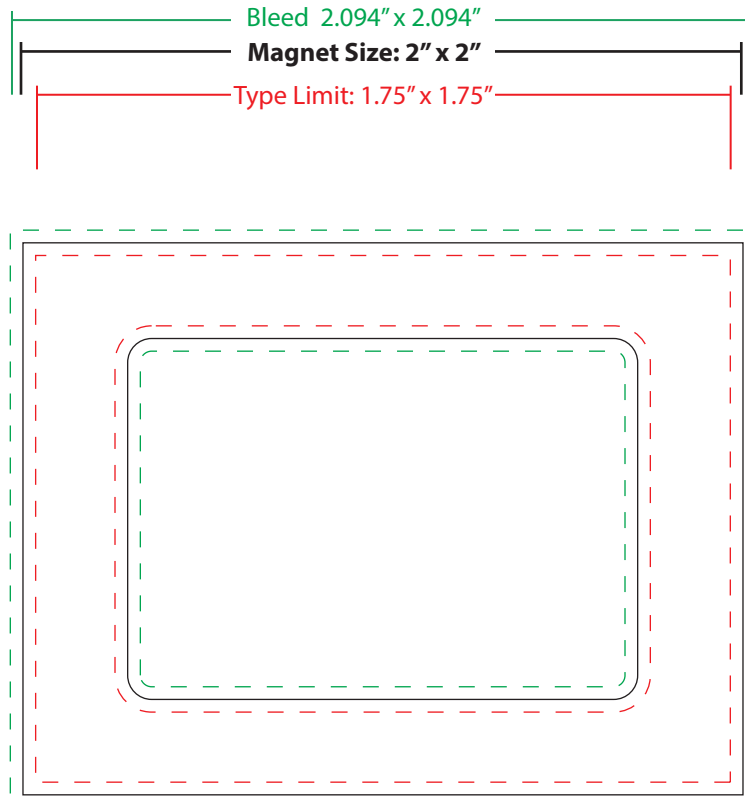

Photo Frame Magnet

PRODUCT SIZE: "3.75 X 2.875"

ACCEPTABLE

NOT ACCEPTABLE