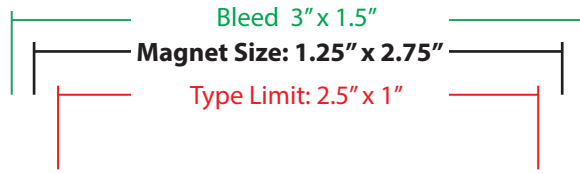

# Rectangle Magnet

PRODUCT SIZE: 1.25" X 2.75"

**ACCEPTABLE**

**NOT ACCEPTABLE**