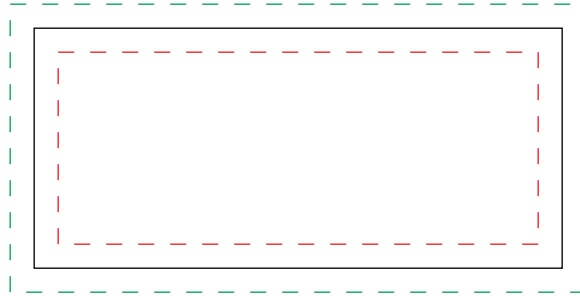

# Rectangle Magnet

PRODUCT SIZE: 1.25" X 2.75"

**ACCEPTABLE**

**NOT ACCEPTABLE**