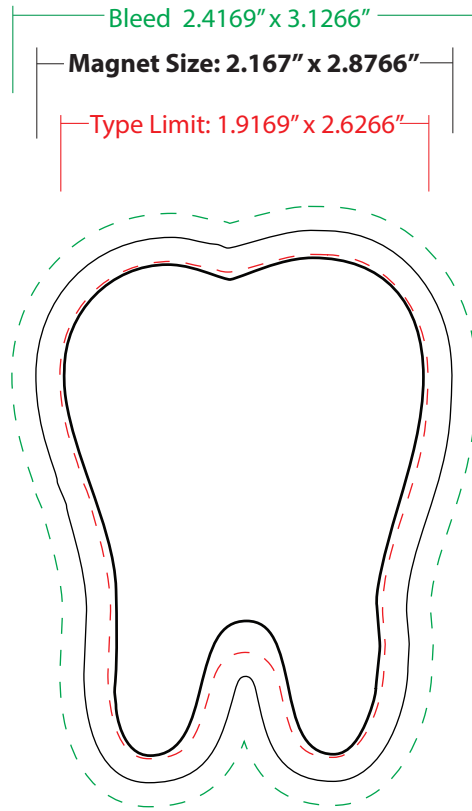

Tooth Magnet

PRODUCT SIZE: 2.375" X 2.875"

ACCEPTABLE

NOT ACCEPTABLE