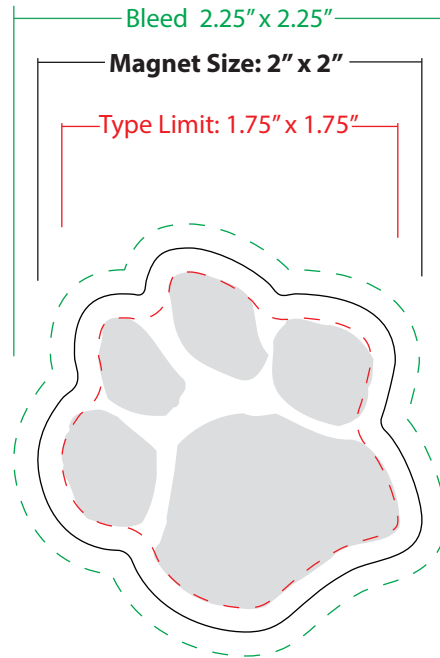

Paw Magnet

PRODUCT SIZE: 2" X 2"

ACCEPTED FORMATS (Mac or PC) • EPS files • Adobe Illustrator CS5 or lower • QuarkXpress 7.0 or lower • CorelDRAW 12 or lower • TIF format - minimum 300 d.p.i. • 4 colour process jobs must be CMYK. Please include any 'LINKED' images with the original files.