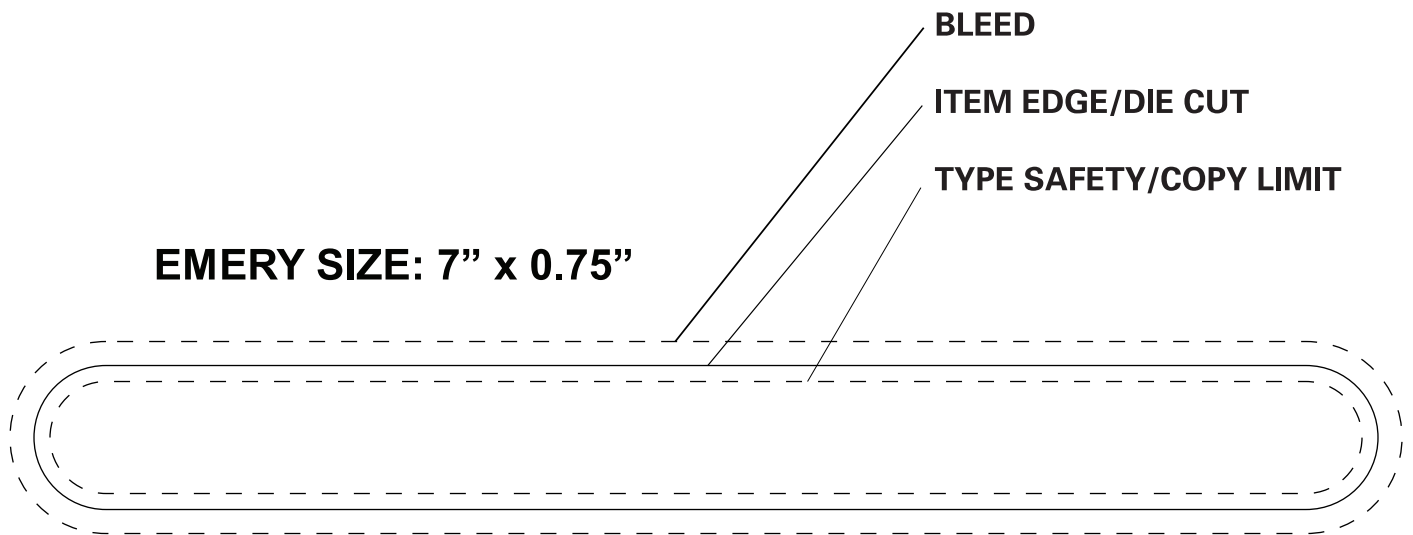

PC-EMERY

Die Cut Line:

This line indicates where the final cut will be made.

Copy Limit:

Important images or information should be kept at least 1/8" away from the die cut.

Edge Of Item:

If you want your artwork to bleed off the edge **you must** extend the bleed