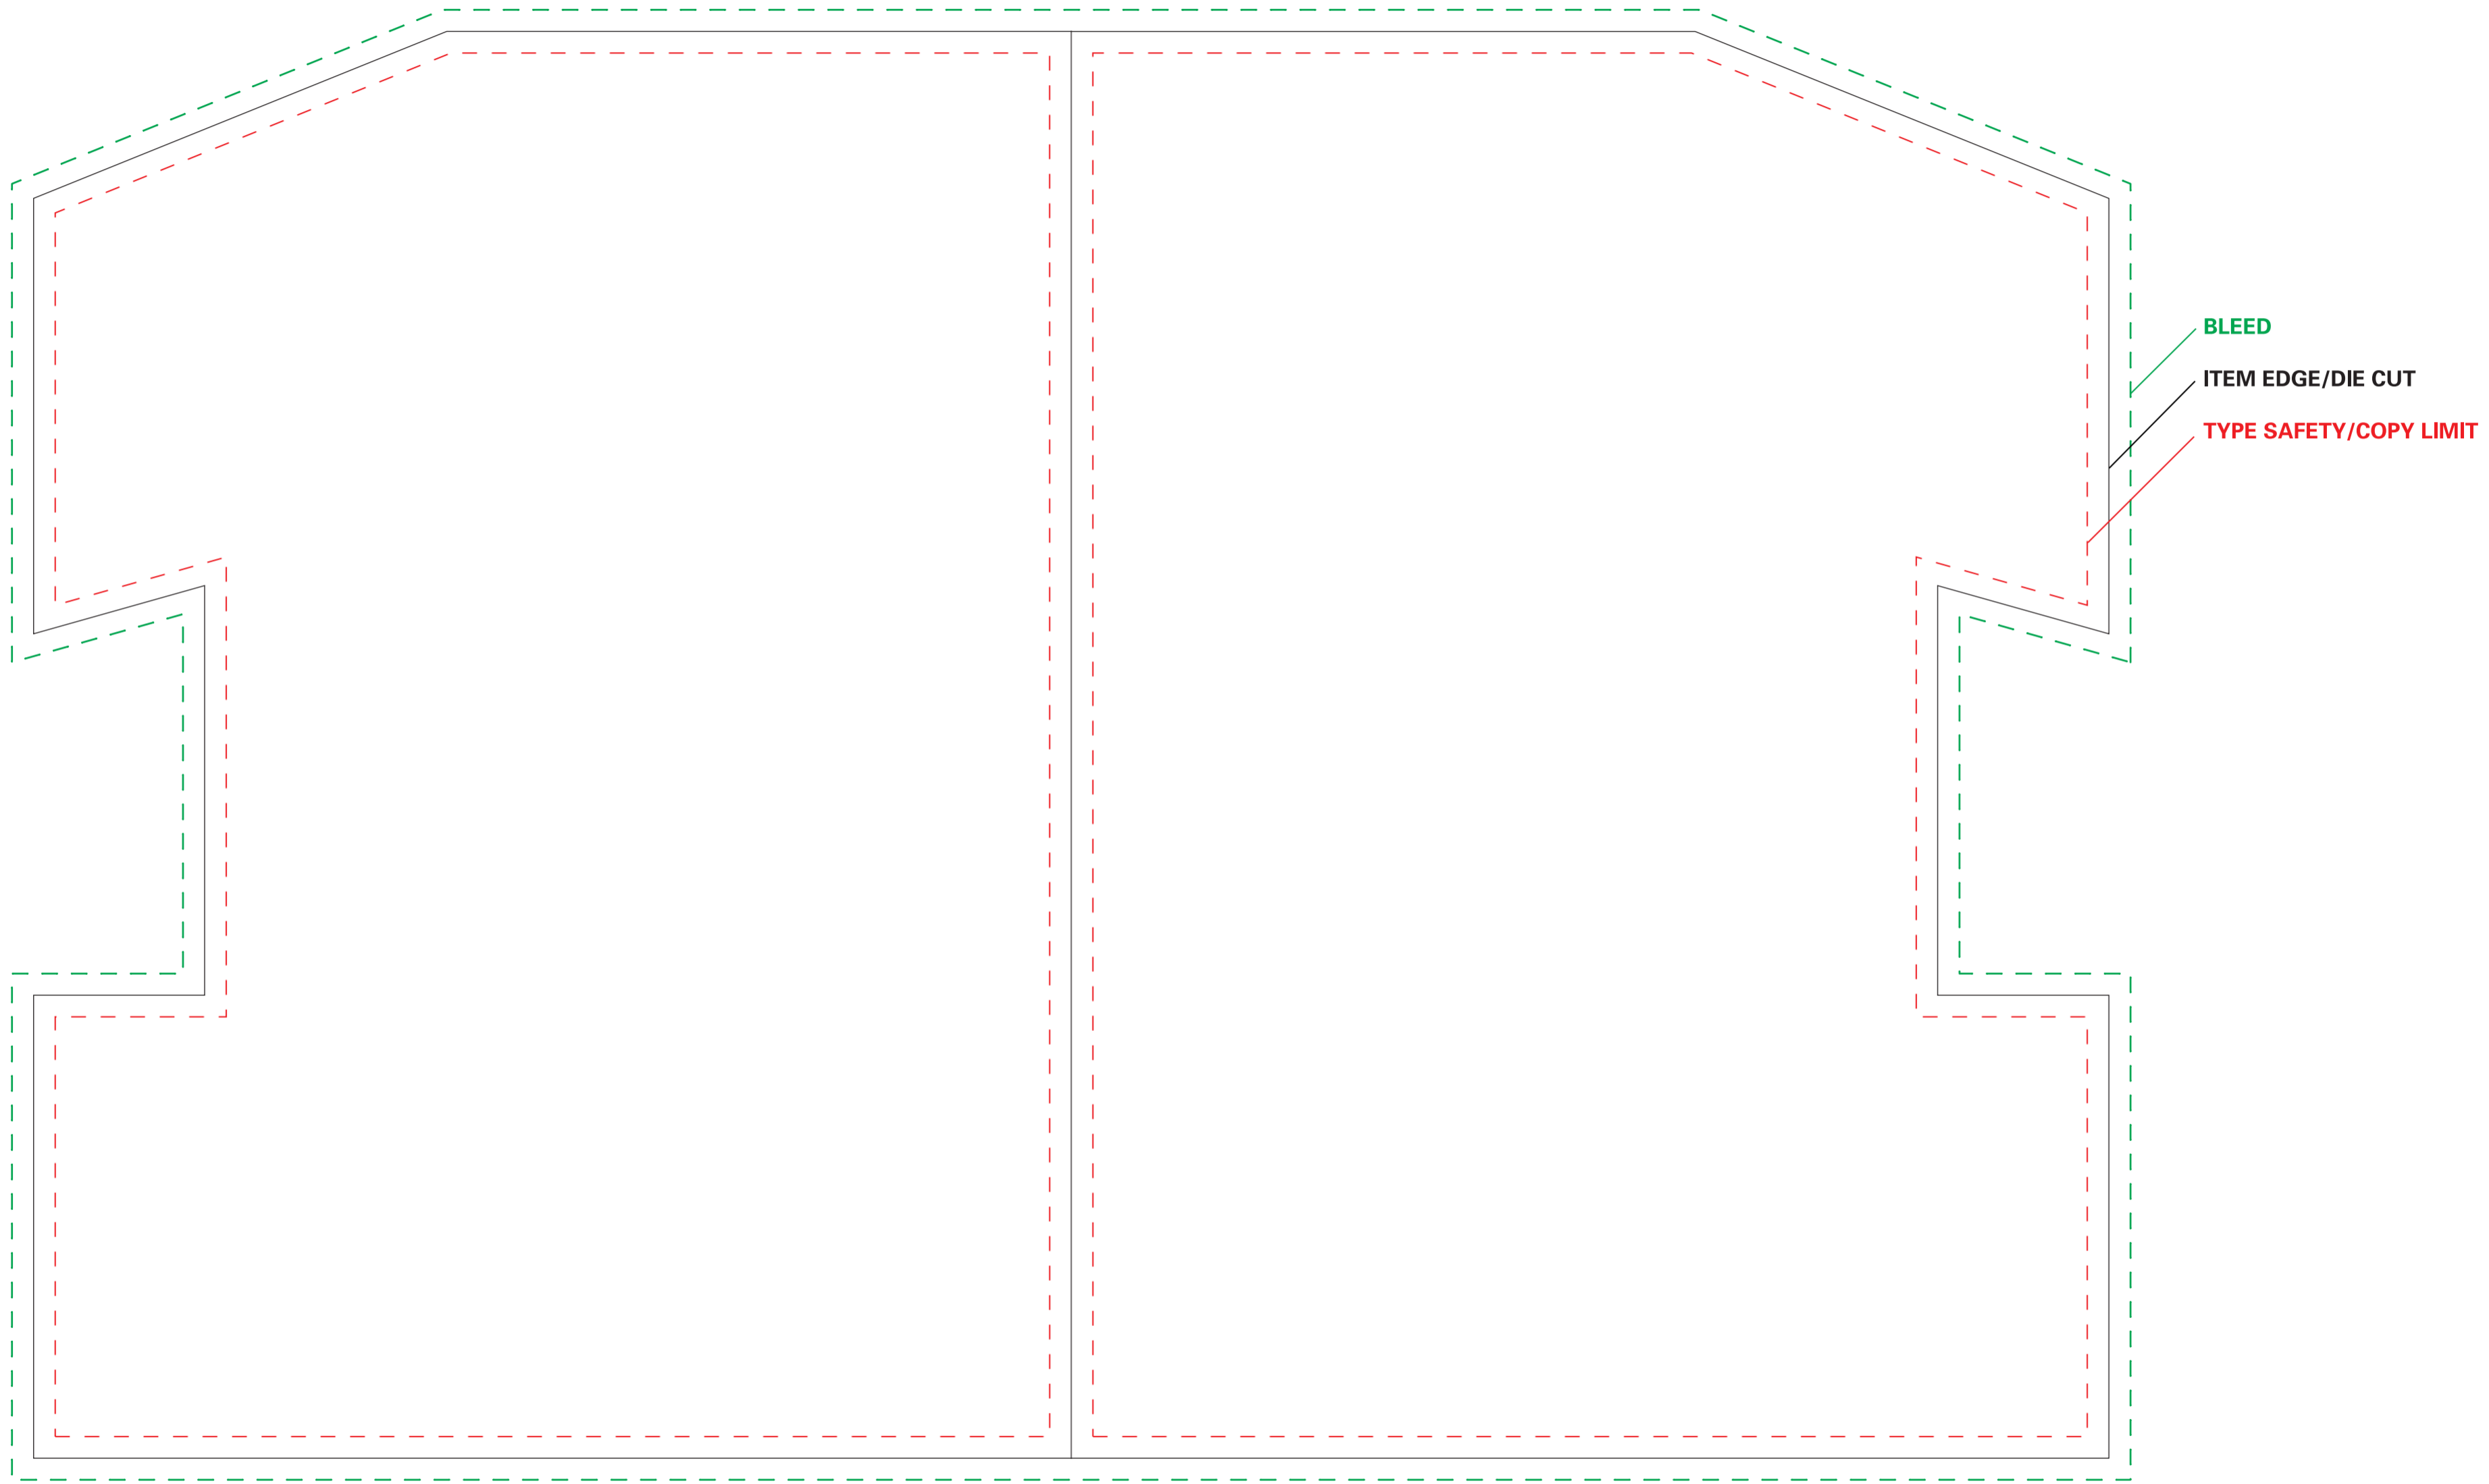

# Number 1 Rally Hand

PRODUCT SIZE: 8" X 11"

FRONT

BACK