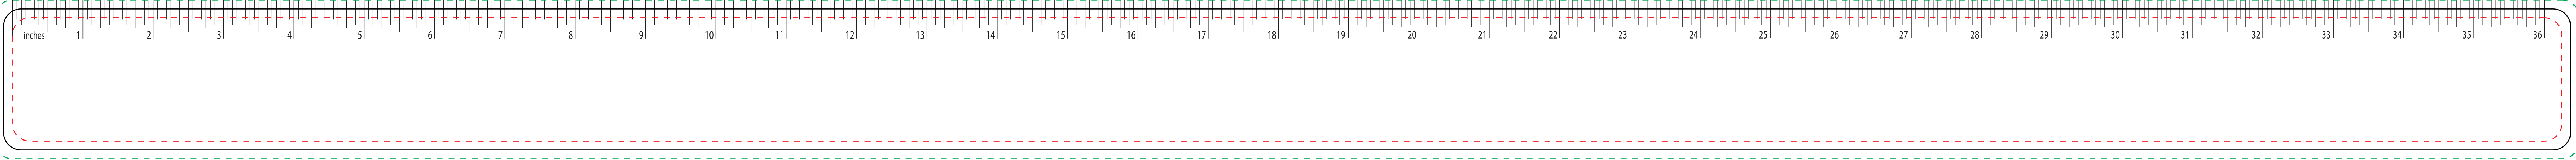

Heavyweight Plastic Yardstick

PRODUCT SIZE: 36.5" x 2"

ACCEPTED FORMATS (Mac or PC) • EPS files • Adobe Illustrator CS5 or lower • QuarkXpress 7.0 or lower • CorelDRAW 12 or lower • TIF format - minimum 300 d.p.i. • 4 colour process jobs must be CMYK. Please include any 'LINKED' images with the original files.

UNACCEPTABLE FORMATS • JPG, GIF or any files from the internet • Microsoft Word or Powerpoint files • BMP or PCX • RGB colours

FONT INFORMATION • All text should be converted to paths, curves or outlines. This is the recommended method. The text will become an object and can no longer be edited.