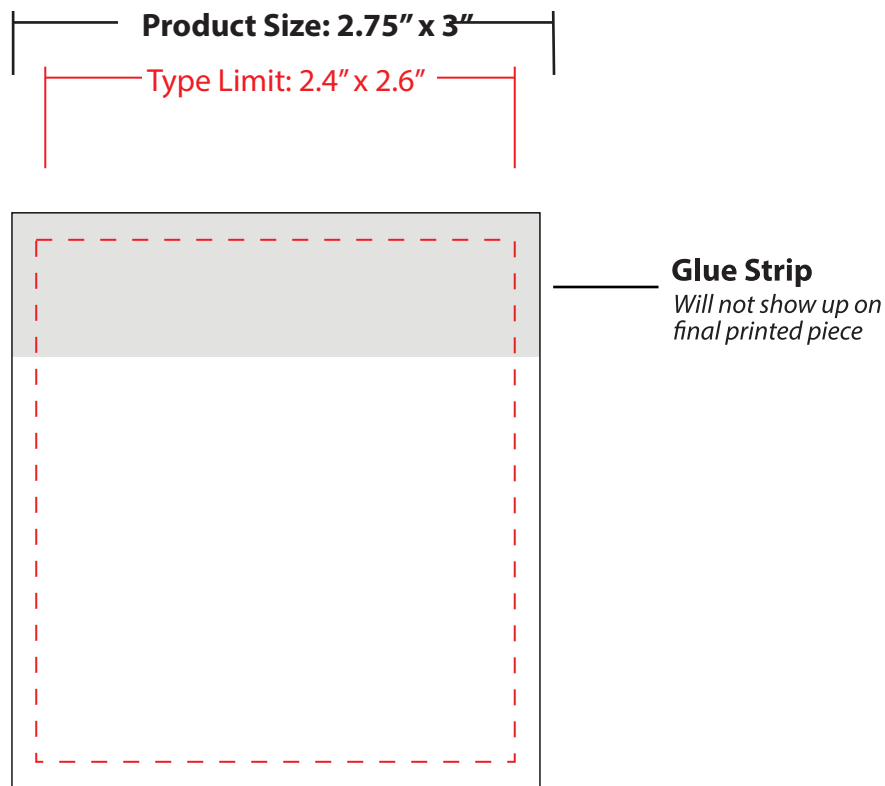

# Adhesive Note - 2.75" x 3"

**ACCEPTED FORMATS** (Mac or PC) • EPS files • Adobe Illustrator CS5 or lower • QuarkXpress 7.0 or lower • CorelDRAW 12 or lower • TIF format - minimum 300 d.p.i. • 4 colour process jobs must be CMYK. Please include any 'LINKED' images with the original files.