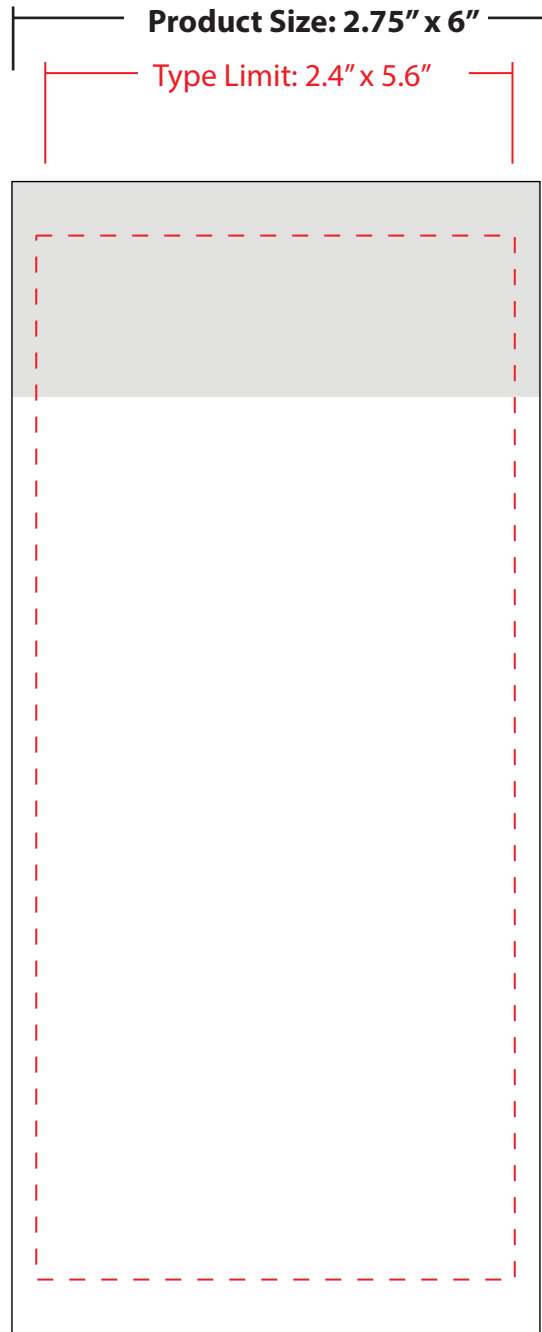

# Adhesive Note - 2.75" x 6"

## Glue Strip

*Will not show up on final printed piece*

**ACCEPTED FORMATS** (Mac or PC) • EPS files • Adobe Illustrator CS5 or lower • QuarkXpress 7.0 or lower • CorelDRAW 12 or lower • TIF format - minimum 300 d.p.i. • 4 colour process jobs must be CMYK. Please include any 'LINKED' images with the original files.

**UNACCEPTABLE FORMATS** • JPG, GIF or any files from the internet • Microsoft Word or Powerpoint files • BMP or PCX • RGB colours

**FONT INFORMATION** • All text should be converted to paths, curves or outlines. This is the recommended method. The text will become an object and can no longer be edited.