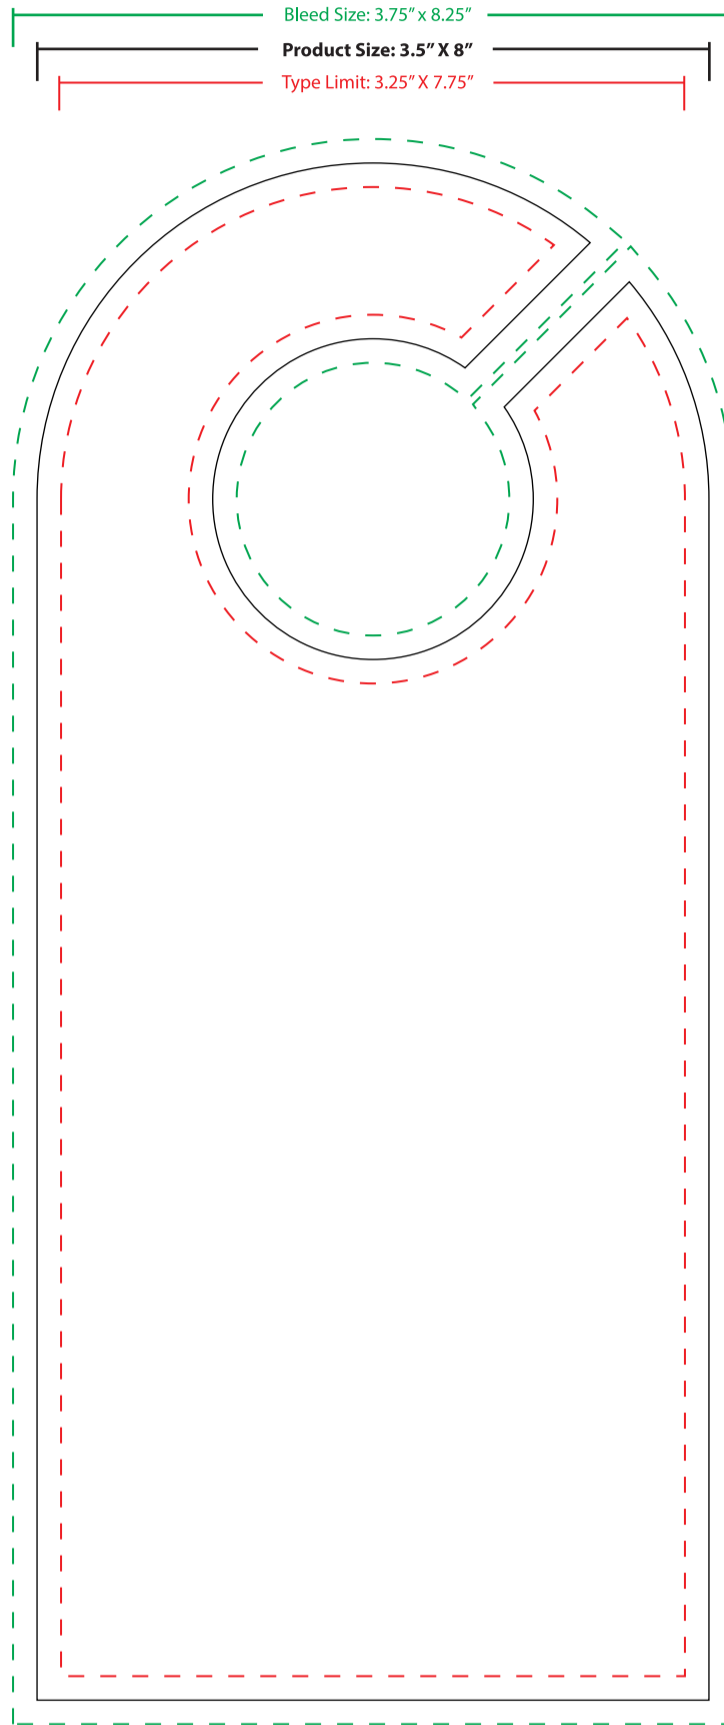

# Seeded Door Hanger

PRODUCT SIZE: 3.5" X 8"

**ACCEPTABLE**

**NOT ACCEPTABLE**