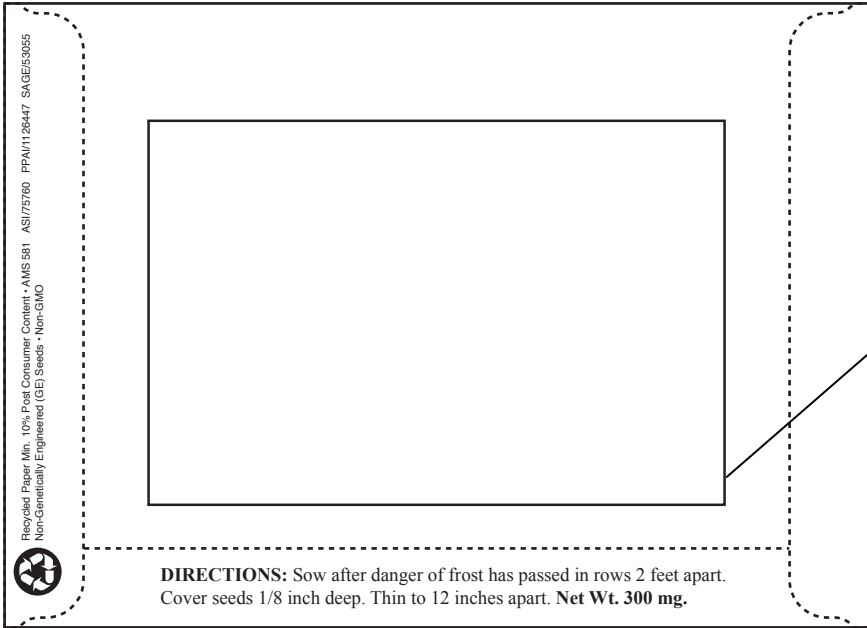

SP-SEEDPACKETS

IMPRINT SIZE: 3"X2"

↑ TOP (Opening) ↑

ITEM EDGE/DIE CUT

TYPE SAFETY/COPY LIMIT