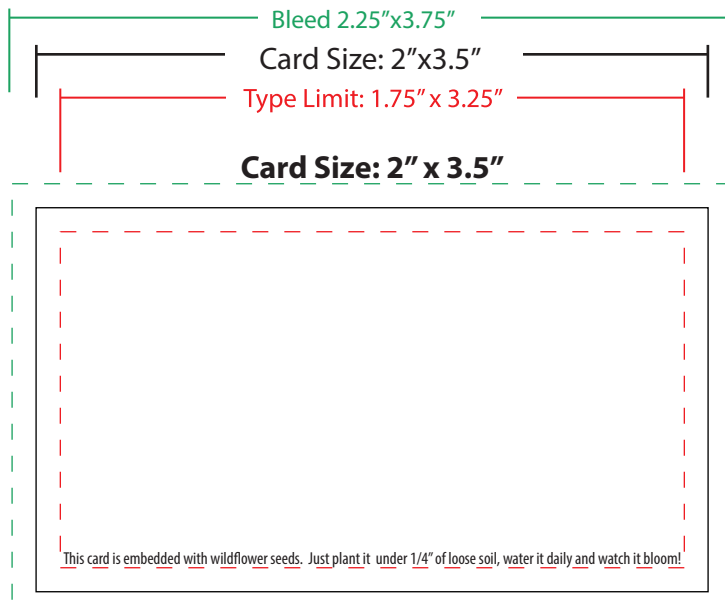

SEEDED PAPER BUSINESS CARD

IMPRINT SIZE: 3.25" x 1.75"

ACCEPTABLE

NOT
ACCEPTABLE