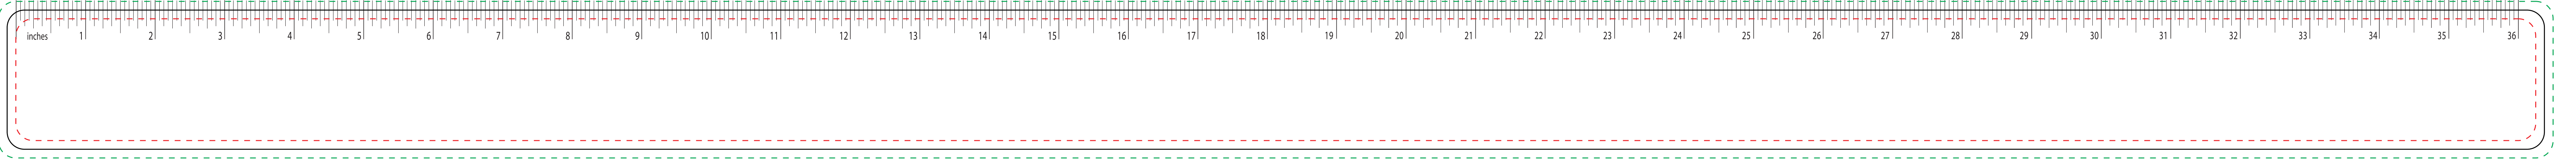

Heavyweight Plastic Yardstick

PRODUCT SIZE: 36.5" x 2"

Bleed: 36.75" x 2.25"

Ruler Size : 36.5" x 2"

Type Limit: 36.25" x 1.75"

ACCEPTED FORMATS (Mac or PC) • EPS files • Adobe Illustrator CS5 or lower • QuarkXpress 7.0 or lower • CorelDRAW 12 or lower • TIF format - minimum 300 d.p.i. • 4 colour process jobs must be CMYK. Please include any 'LINKED' images with the original files.

UNACCEPTABLE FORMATS • JPG, GIF or any files from the internet • Microsoft Word or Powerpoint files • BMP or PCX • RGB colours

FONT INFORMATION • All text should be converted to paths, curves or outlines. This is the recommended method. The text will become an object and can no longer be edited.