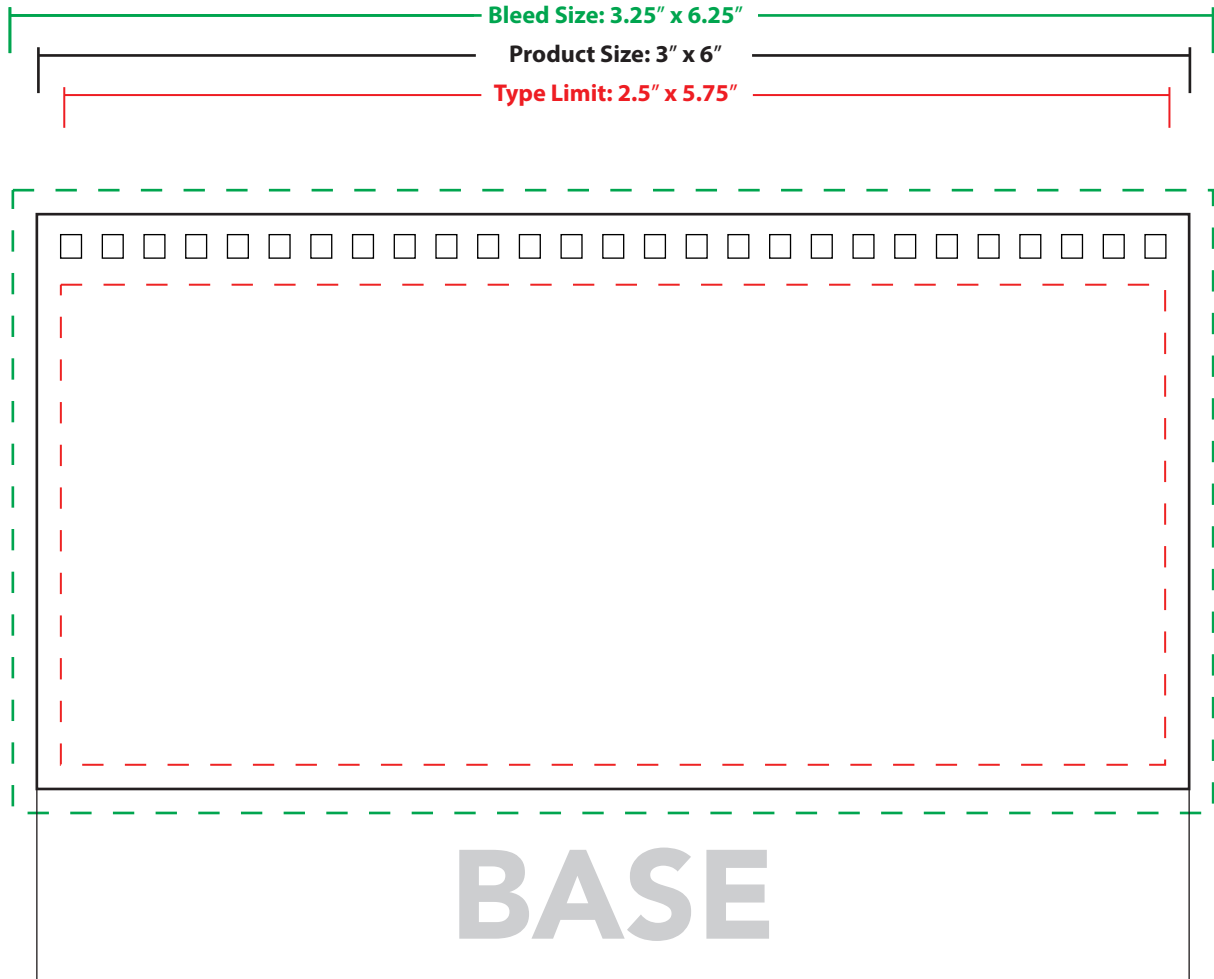

# Desk Flip Calendar - Cover

Paper, Seeded, Hemp or Wood

Imprint Size: 3" x 6"

**ACCEPTABLE**

**NOT ACCEPTABLE**

**\*THIS IS A MULTI-PAGE TEMPLATE**

# Desk Flip Calendar - Inside Pages

Paper, Seeded, Hemp or Wood

Imprint size: 3" X 2.625"

Choose one of our *beautiful* stock designs  
(Check product page for details)  
- OR -  
Submit your own custom one!

# Desk Flip Calendar - Base

Paper, Seeded, Hemp or Wood

Imprint Size: 1" x 6"

\* Artwork duplicated on the back

**ACCEPTABLE**

**NOT ACCEPTABLE**