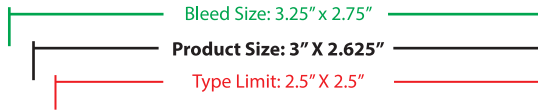

# Desk Flip Calendar - Cover

Paper, Seeded, Hemp or Wood

Imprint Size: 3" x 6"

**ACCEPTABLE**

**NOT ACCEPTABLE**

**\*THIS IS A MULTI-PAGE TEMPLATE**

# Desk Flip Calendar - Inside Pages

Paper, Seeded, Hemp or Wood

Imprint size: 3" X 2.625"

Choose one of our *beautiful* stock designs  
(Check product page for details)  
- OR -  
Submit your own custom one!