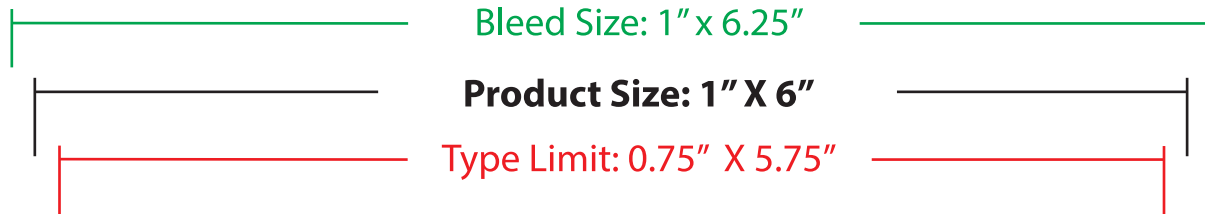

# Desk Flip Calendar - Inside Pages

Paper, Seeded, Hemp or Wood

Imprint size: 3" X 2.625"

Choose one of our *beautiful* stock designs  
(Check product page for details)  
- OR -  
Submit your own custom one!

**BASE**

**ACCEPTABLE**

**NOT ACCEPTABLE**

**\*THIS IS A MULTI-PAGE TEMPLATE**

# Desk Flip Calendar - Base

Paper, Seeded, Hemp or Wood

Imprint Size: 1" x 6"

\* Artwork duplicated on the back

**ACCEPTABLE**

**NOT ACCEPTABLE**