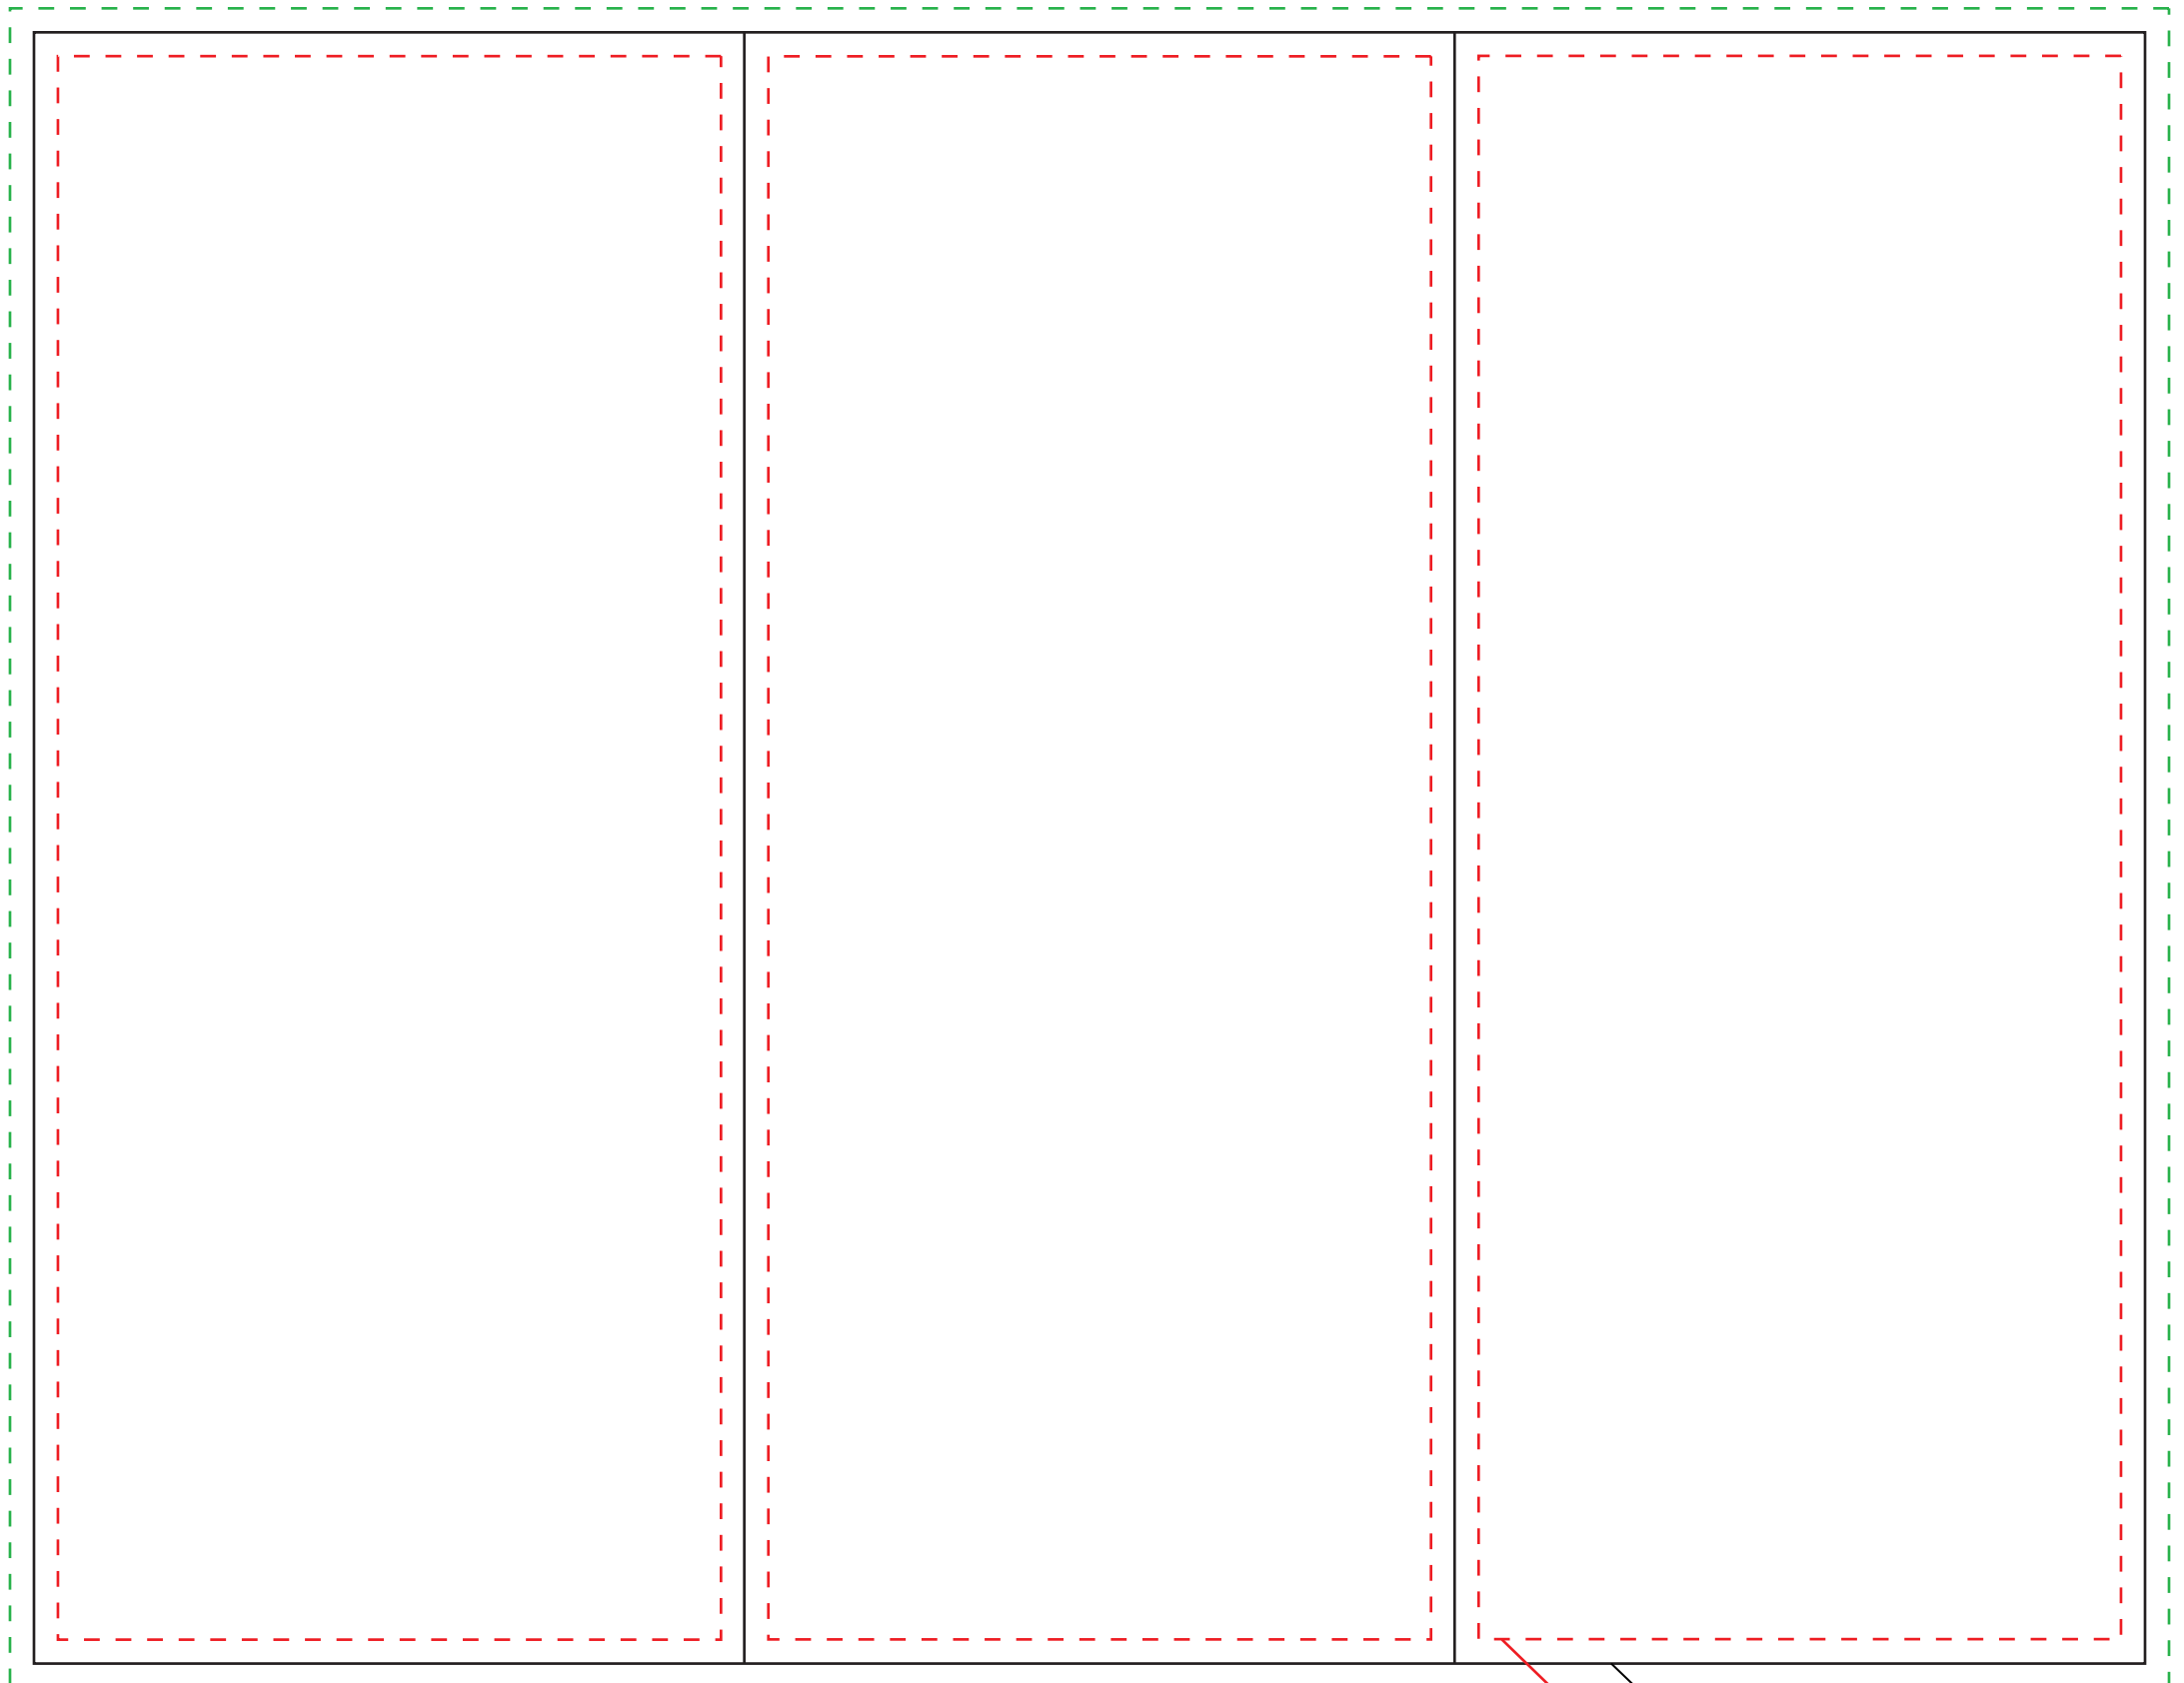

# Tri-fold Brochure

PRODUCT SIZE: 8.5" x 11" (unfolded)

OUTSIDE FLAP

BACK

FRONT

BLEED

ITEM EDGE/DIE CUT

TYPE SAFETY/COPY LIMIT

# Tri-fold Brochure

PRODUCT SIZE: 8.5" x 11" (unfolded)

INSIDE LEFT FLAP

INSIDE MIDDLE

INSIDE RIGHT FLAP

BLEED

ITEM EDGE/DIE CUT

TYPE SAFETY/COPY LIMIT