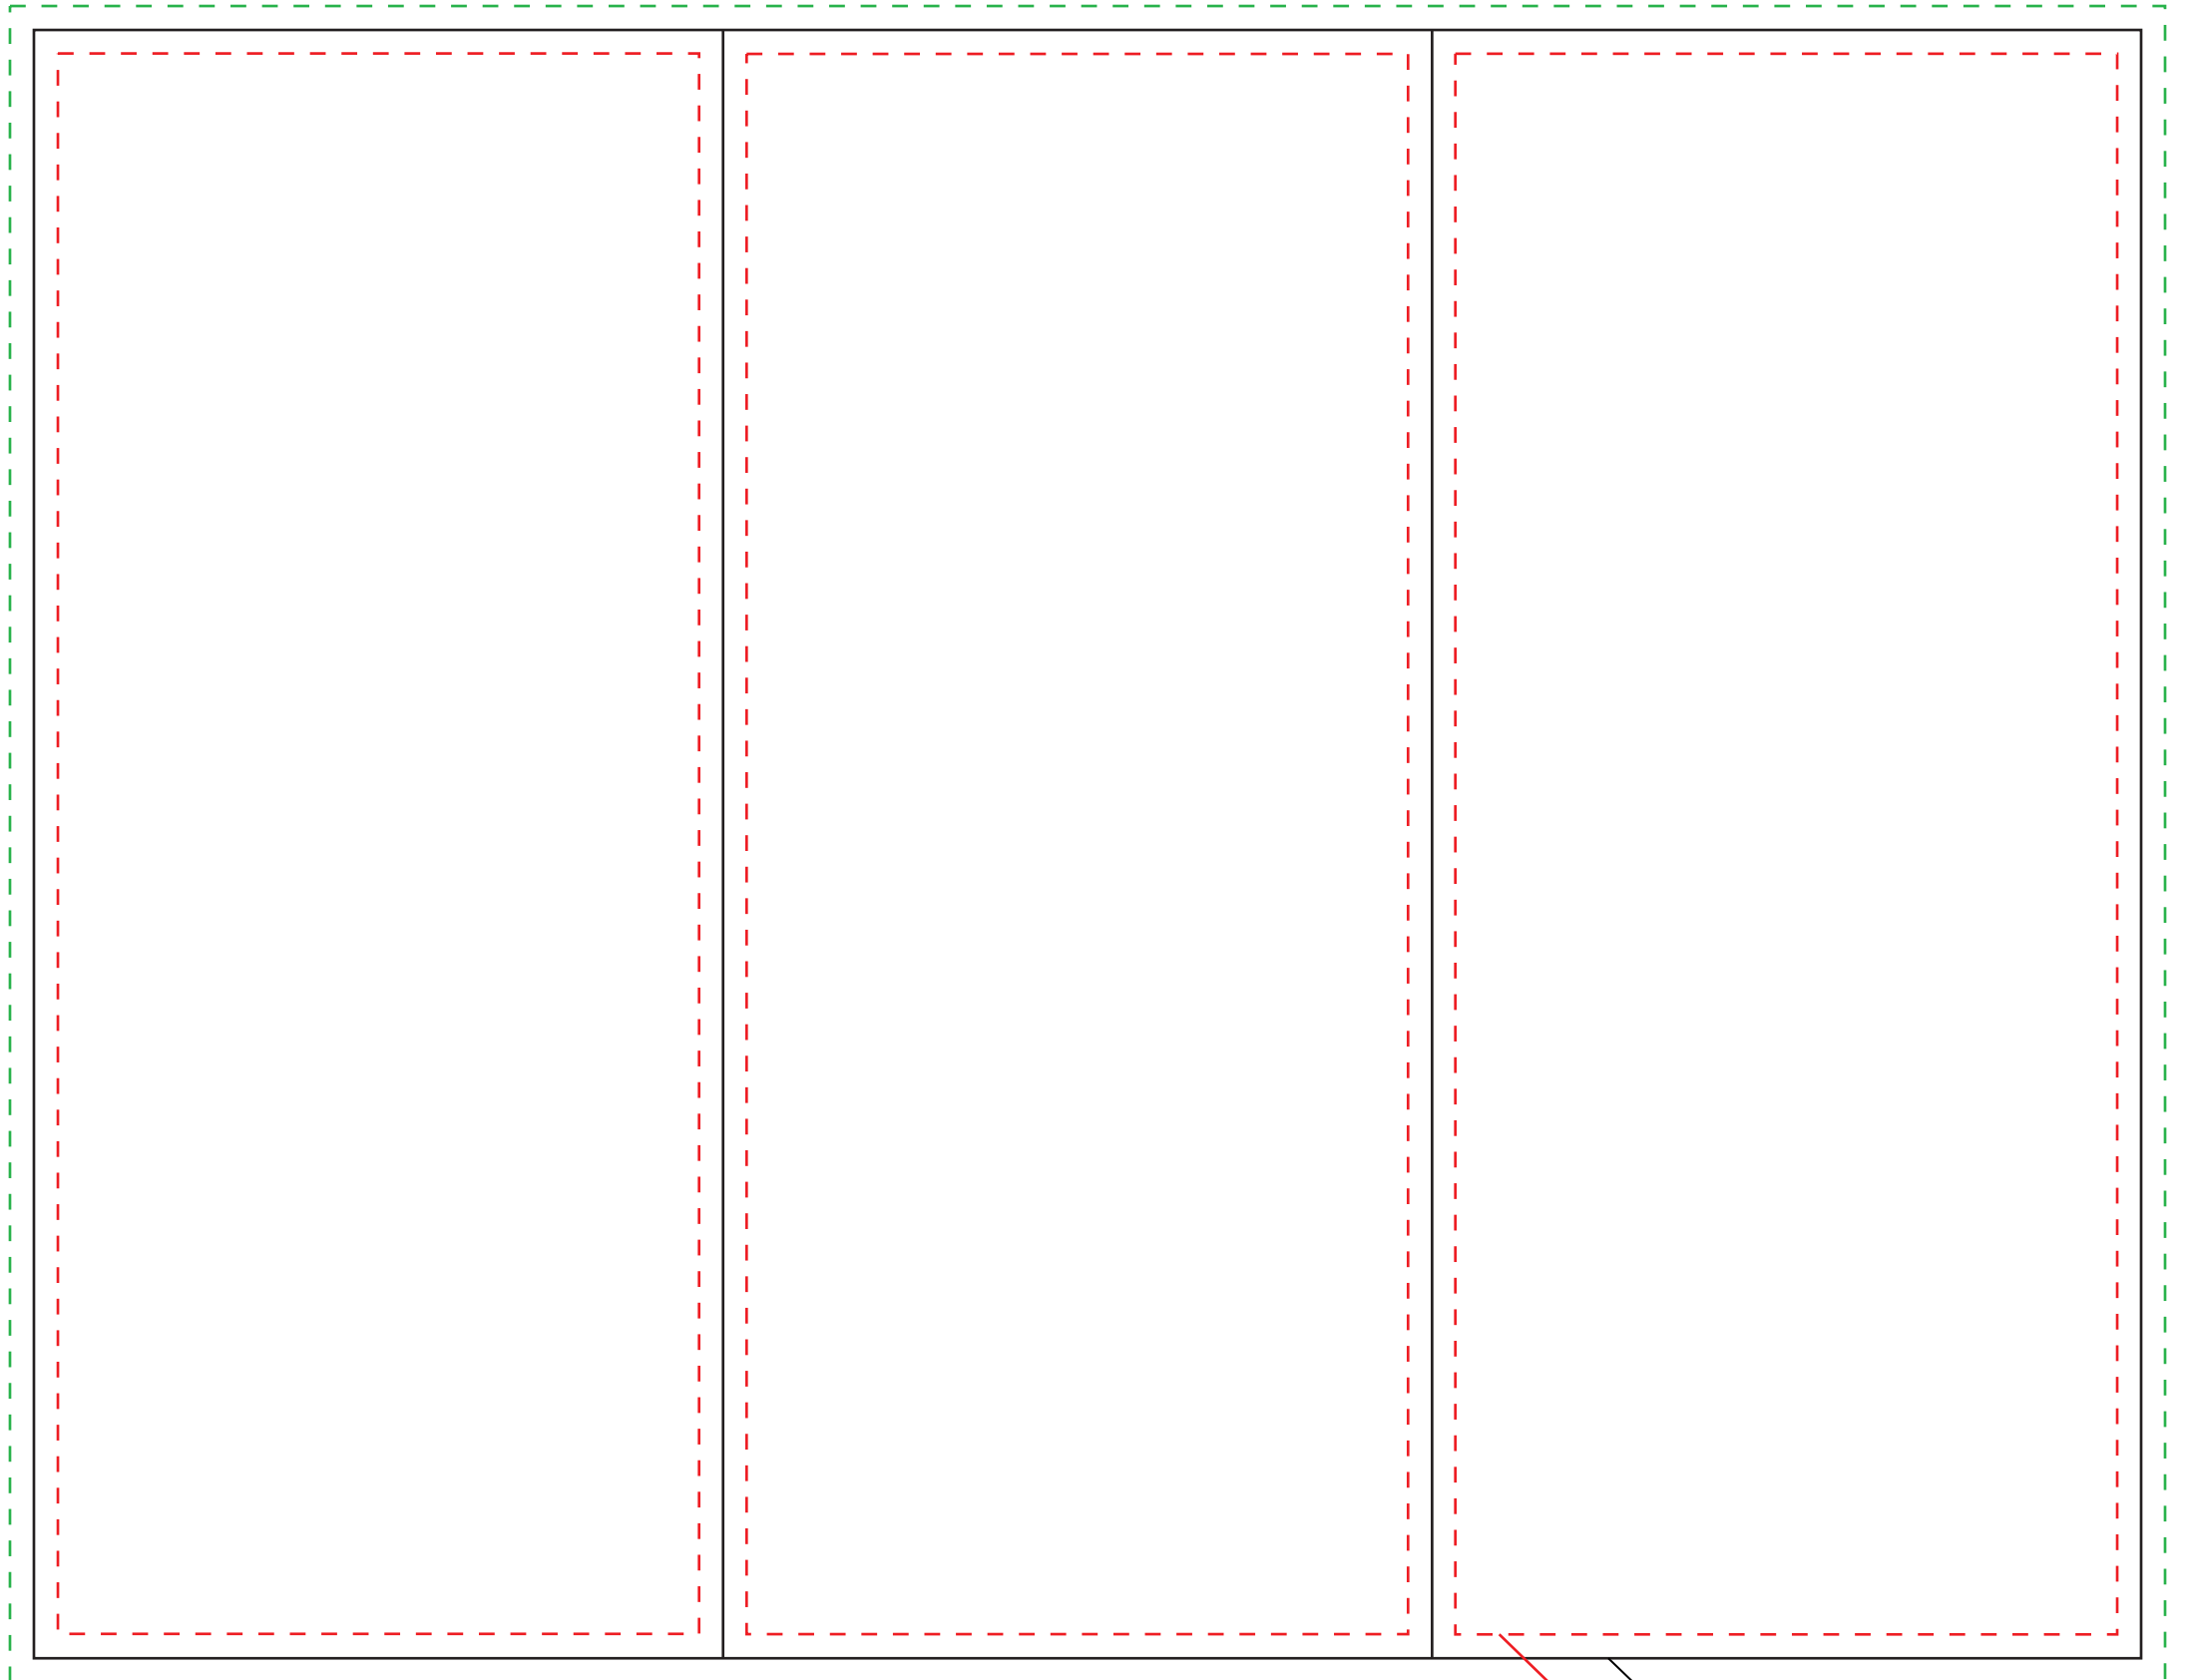

# Tri-fold Brochure

PRODUCT SIZE: 8.5" x 11" (unfolded)

OUTSIDE FLAP

BACK

FRONT

BLEED

ITEM EDGE/DIE CUT

TYPE SAFETY/COPY LIMIT

# Tri-fold Brochure

PRODUCT SIZE: 8.5" x 11" (unfolded)

INSIDE LEFT FLAP

INSIDE MIDDLE

INSIDE RIGHT FLAP

BLEED

ITEM EDGE/DIE CUT

TYPE SAFETY/COPY LIMIT