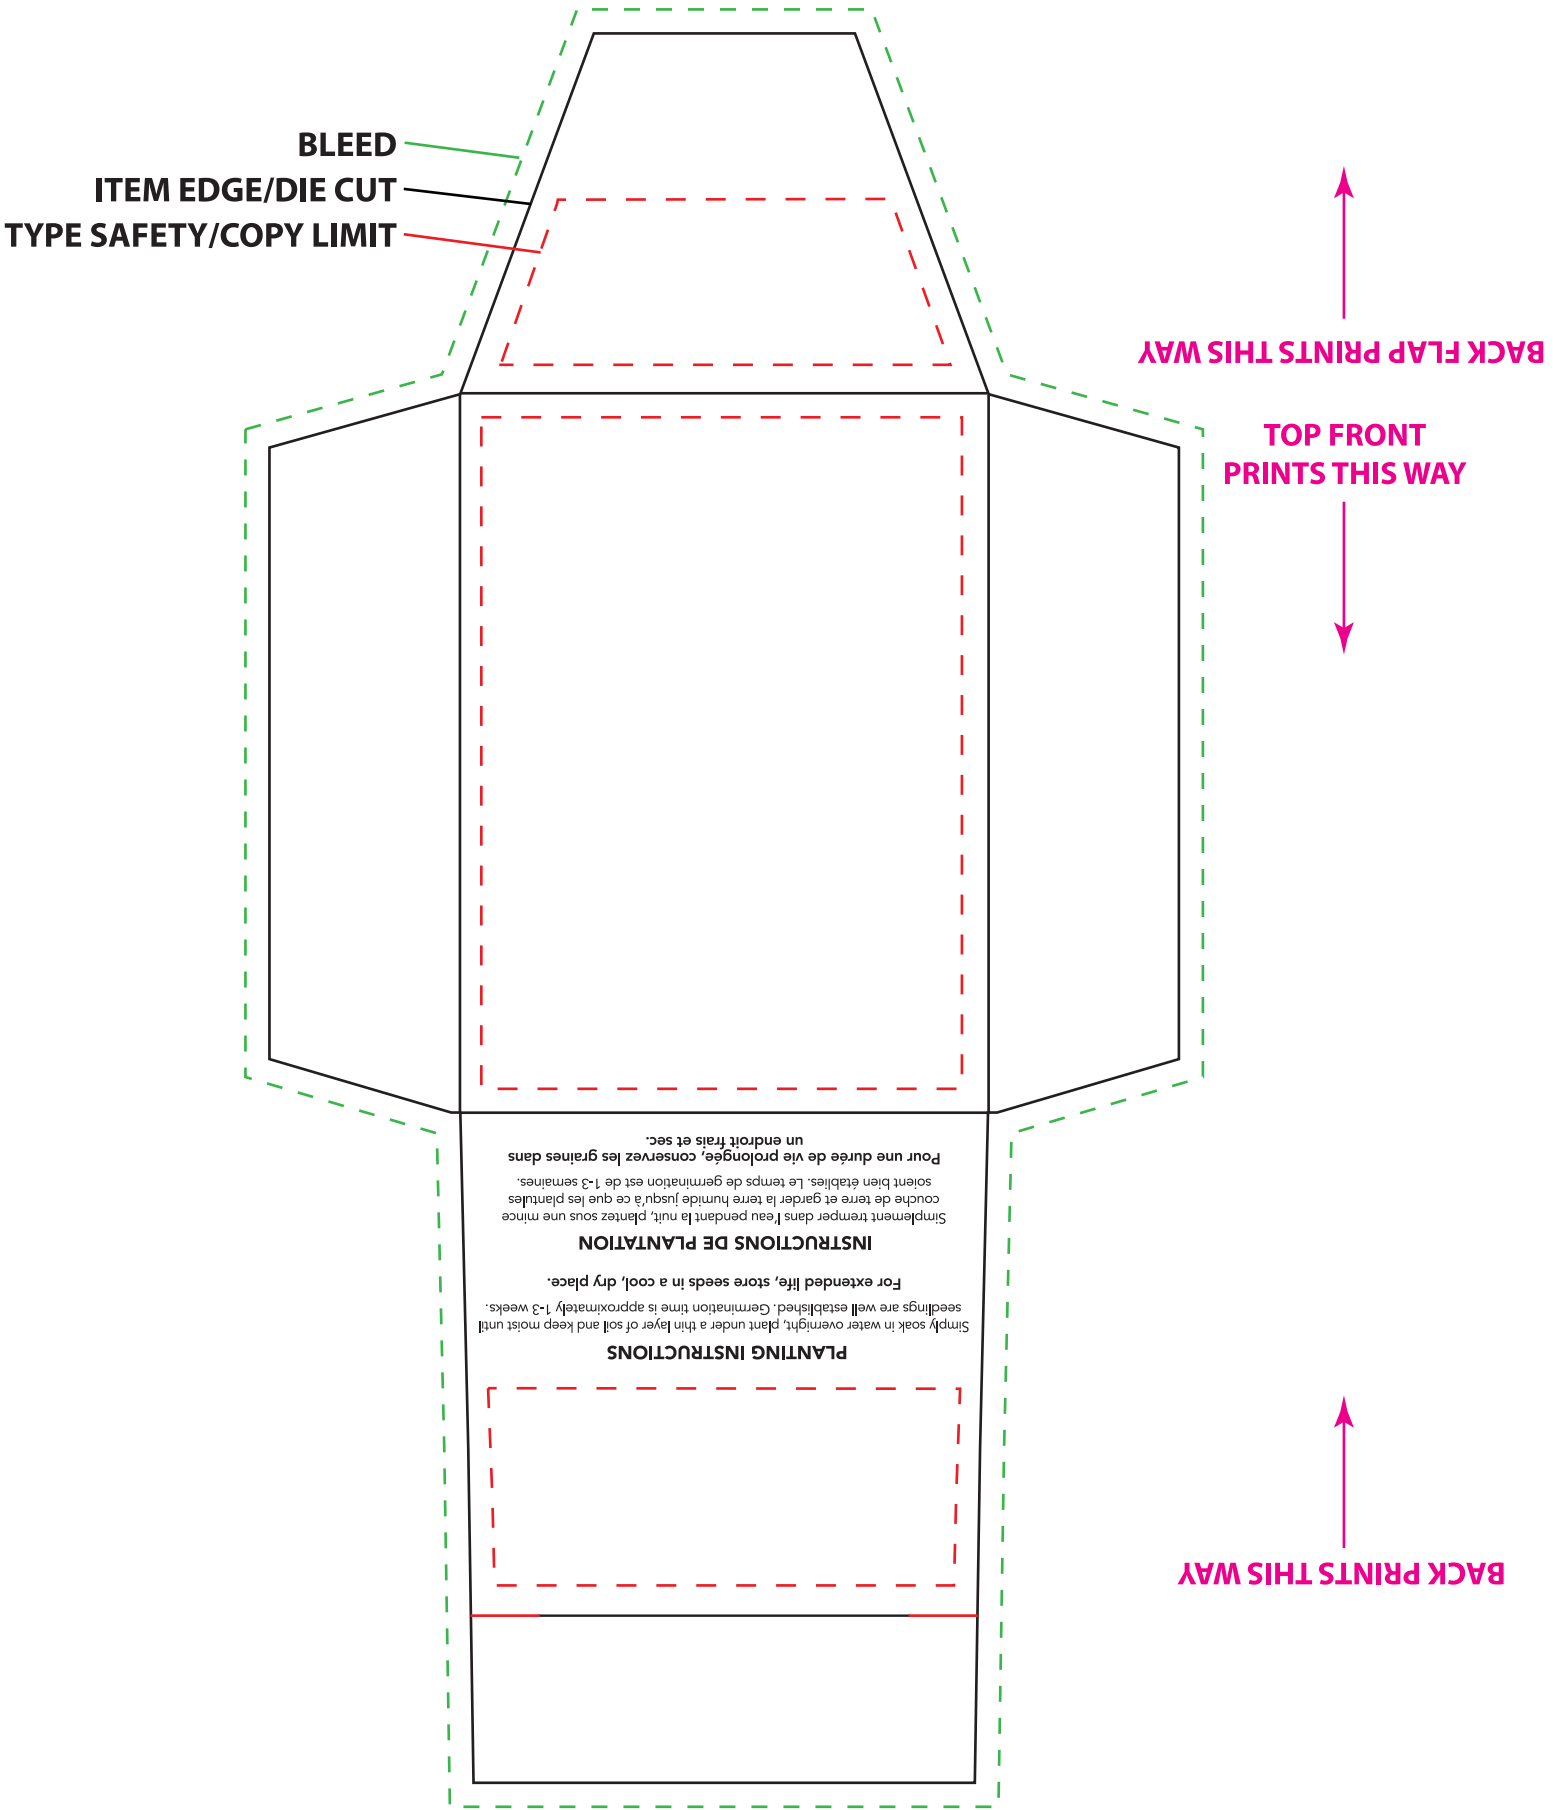

# Seed Pouch Foil Kit

IMPRINT SIZE: 2.5" x 3.5"

**ACCEPTABLE**

**NOT ACCEPTABLE**