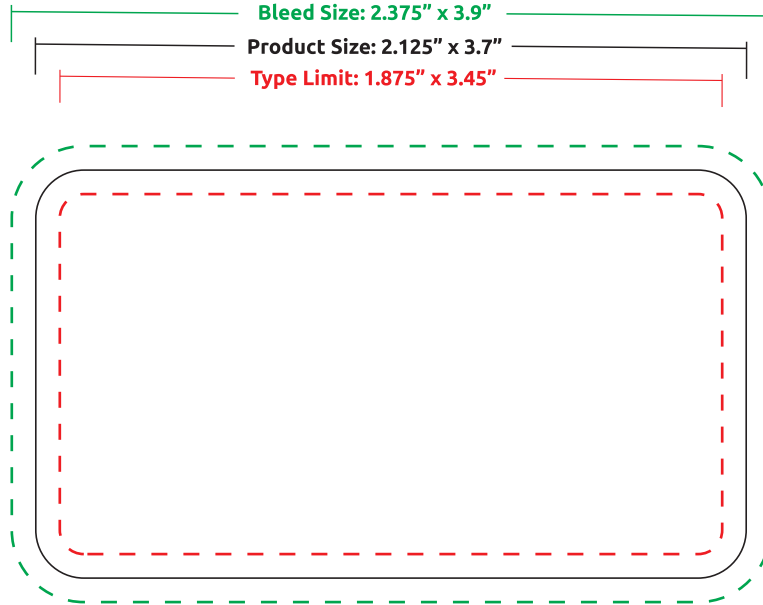

Custom Shaped Business Cards

Imprint size: 2.125" x 3.7"

ACCEPTABLE

**NOT
ACCEPTABLE**

Custom Shaped Business Cards

Imprint size: 2.125" x 3.7"

ACCEPTABLE

**NOT
ACCEPTABLE**

Custom Shaped Business Cards

Imprint size: 2.6" x 3"

ACCEPTABLE

**NOT
ACCEPTABLE**

Custom Shaped Business Cards

Imprint size: 2.125" x 3.7"

ACCEPTABLE

**NOT
ACCEPTABLE**

Custom Shaped Business Cards

Imprint size: 2.45" x 3"

ACCEPTABLE

NOT ACCEPTABLE