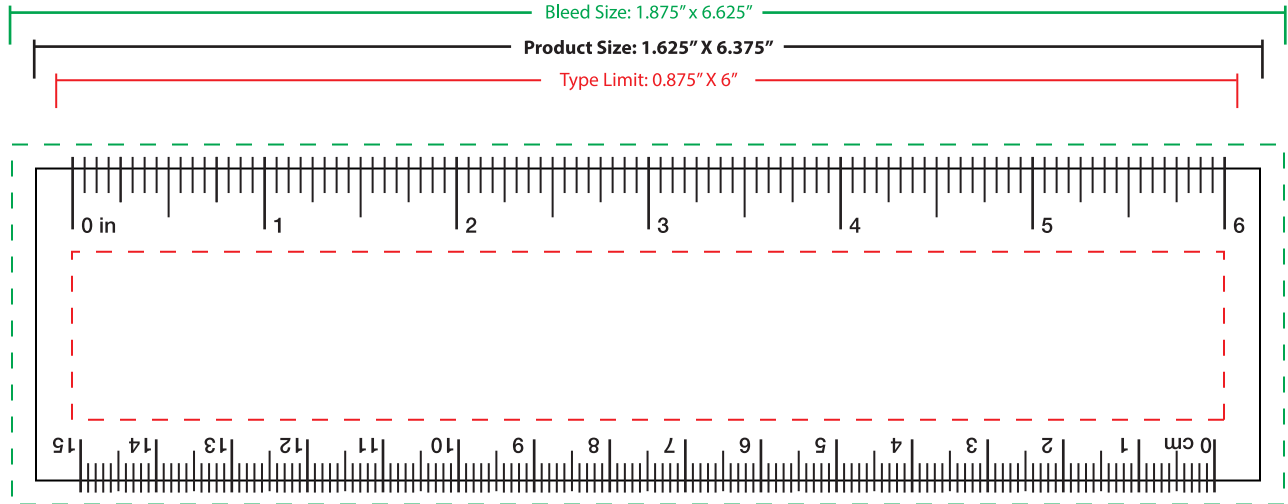

# Hemp Ruler - 6"

PRODUCT SIZE: 1.625" X 6.375"

**ACCEPTABLE**

**NOT  
ACCEPTABLE**