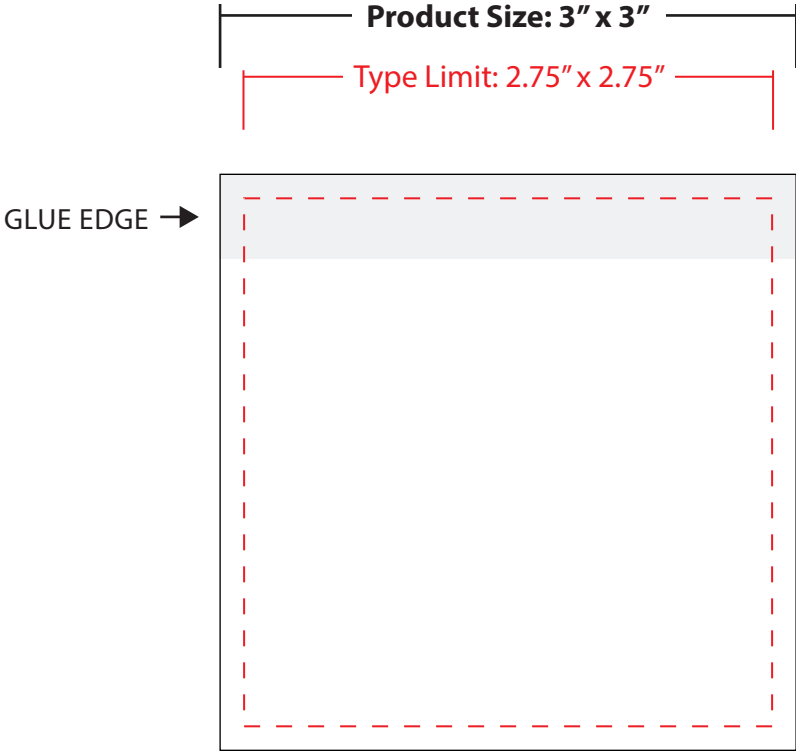

STANDARD ADHESIVE CUBE - 3" x 3"

PRODUCT SIZE: 3" x 3"

ACCEPTABLE

NOT ACCEPTABLE