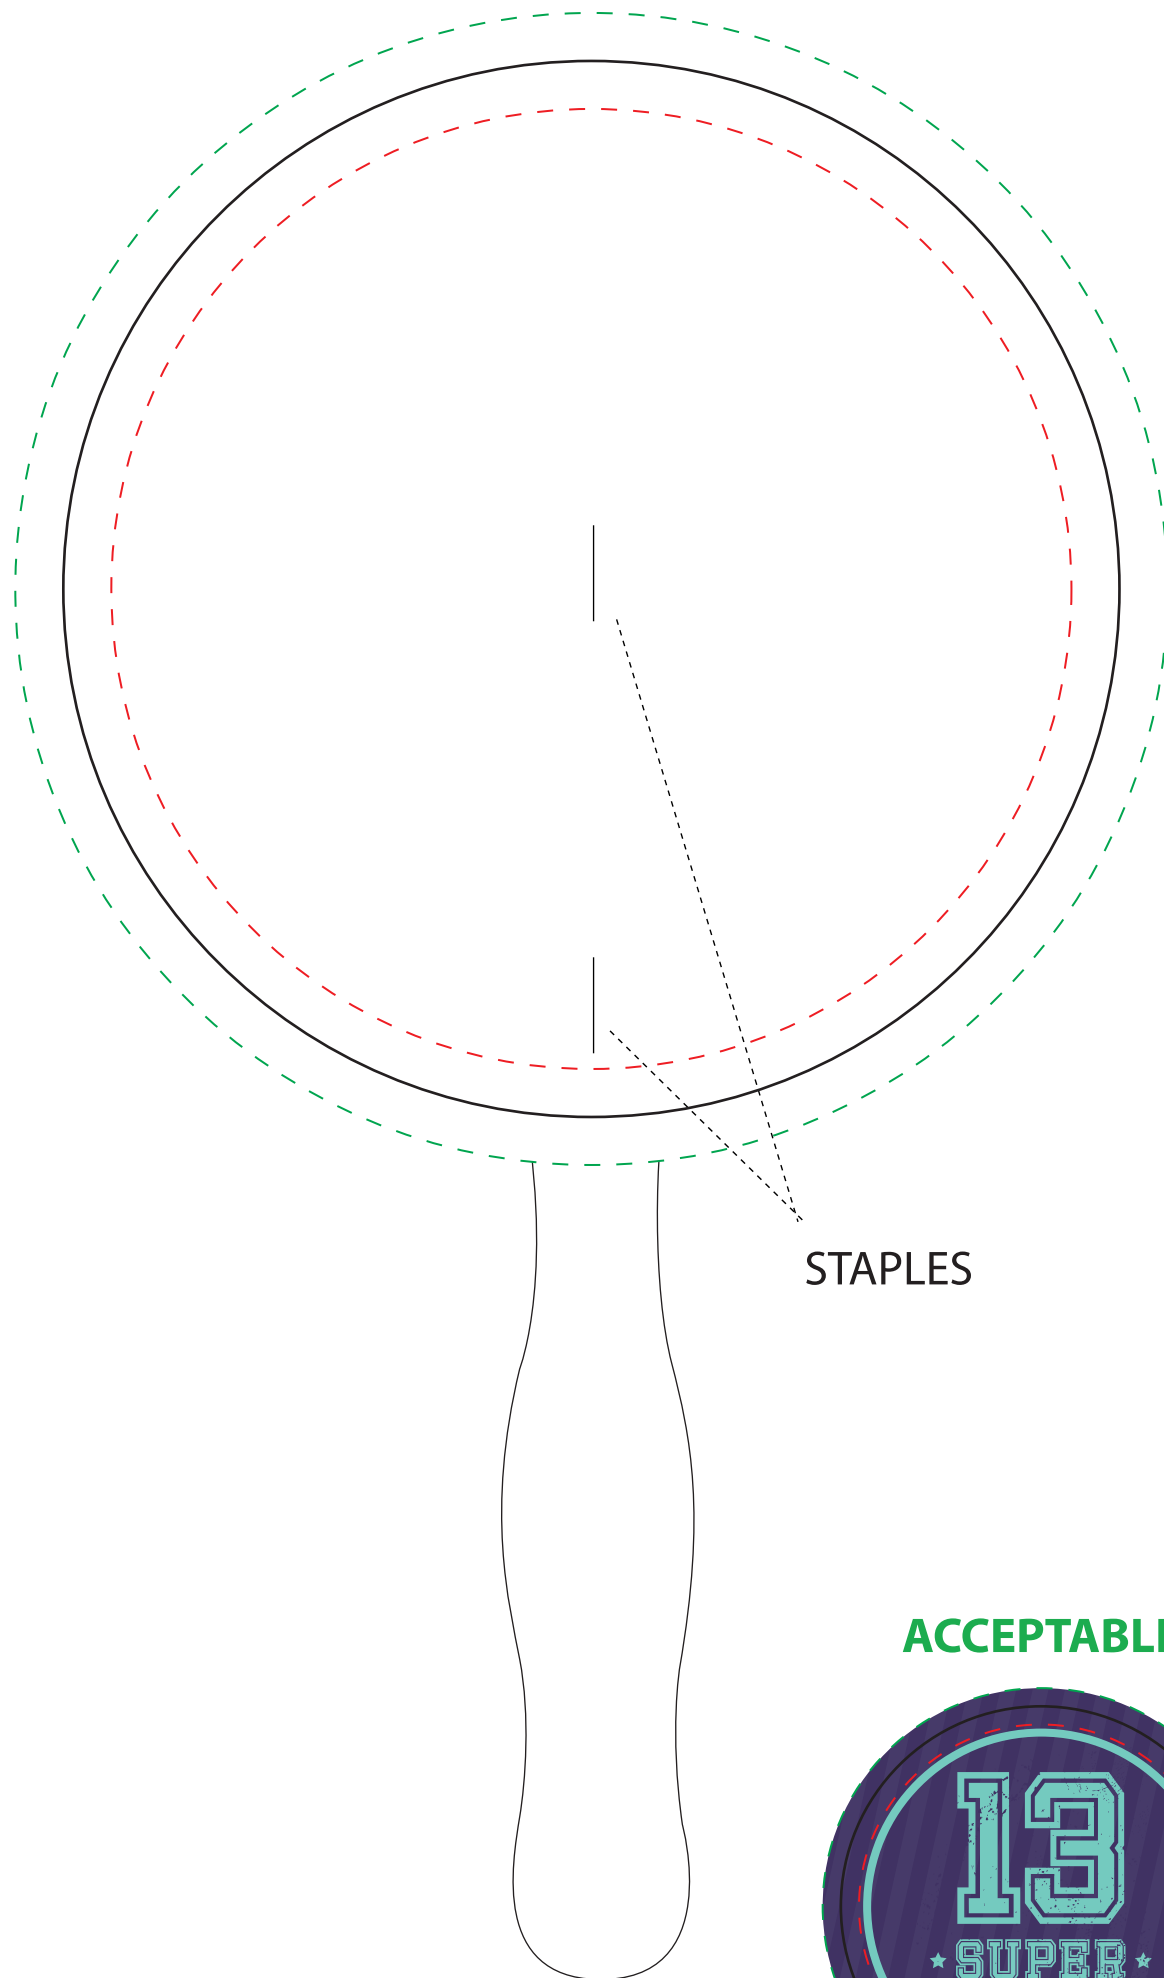

Round Hand Fan - DOUBLE SIDED - 5.5"

PRODUCT SIZE: 5.5"

FRONT

BACK

STAPLES

ACCEPTABLE

NOT ACCEPTABLE