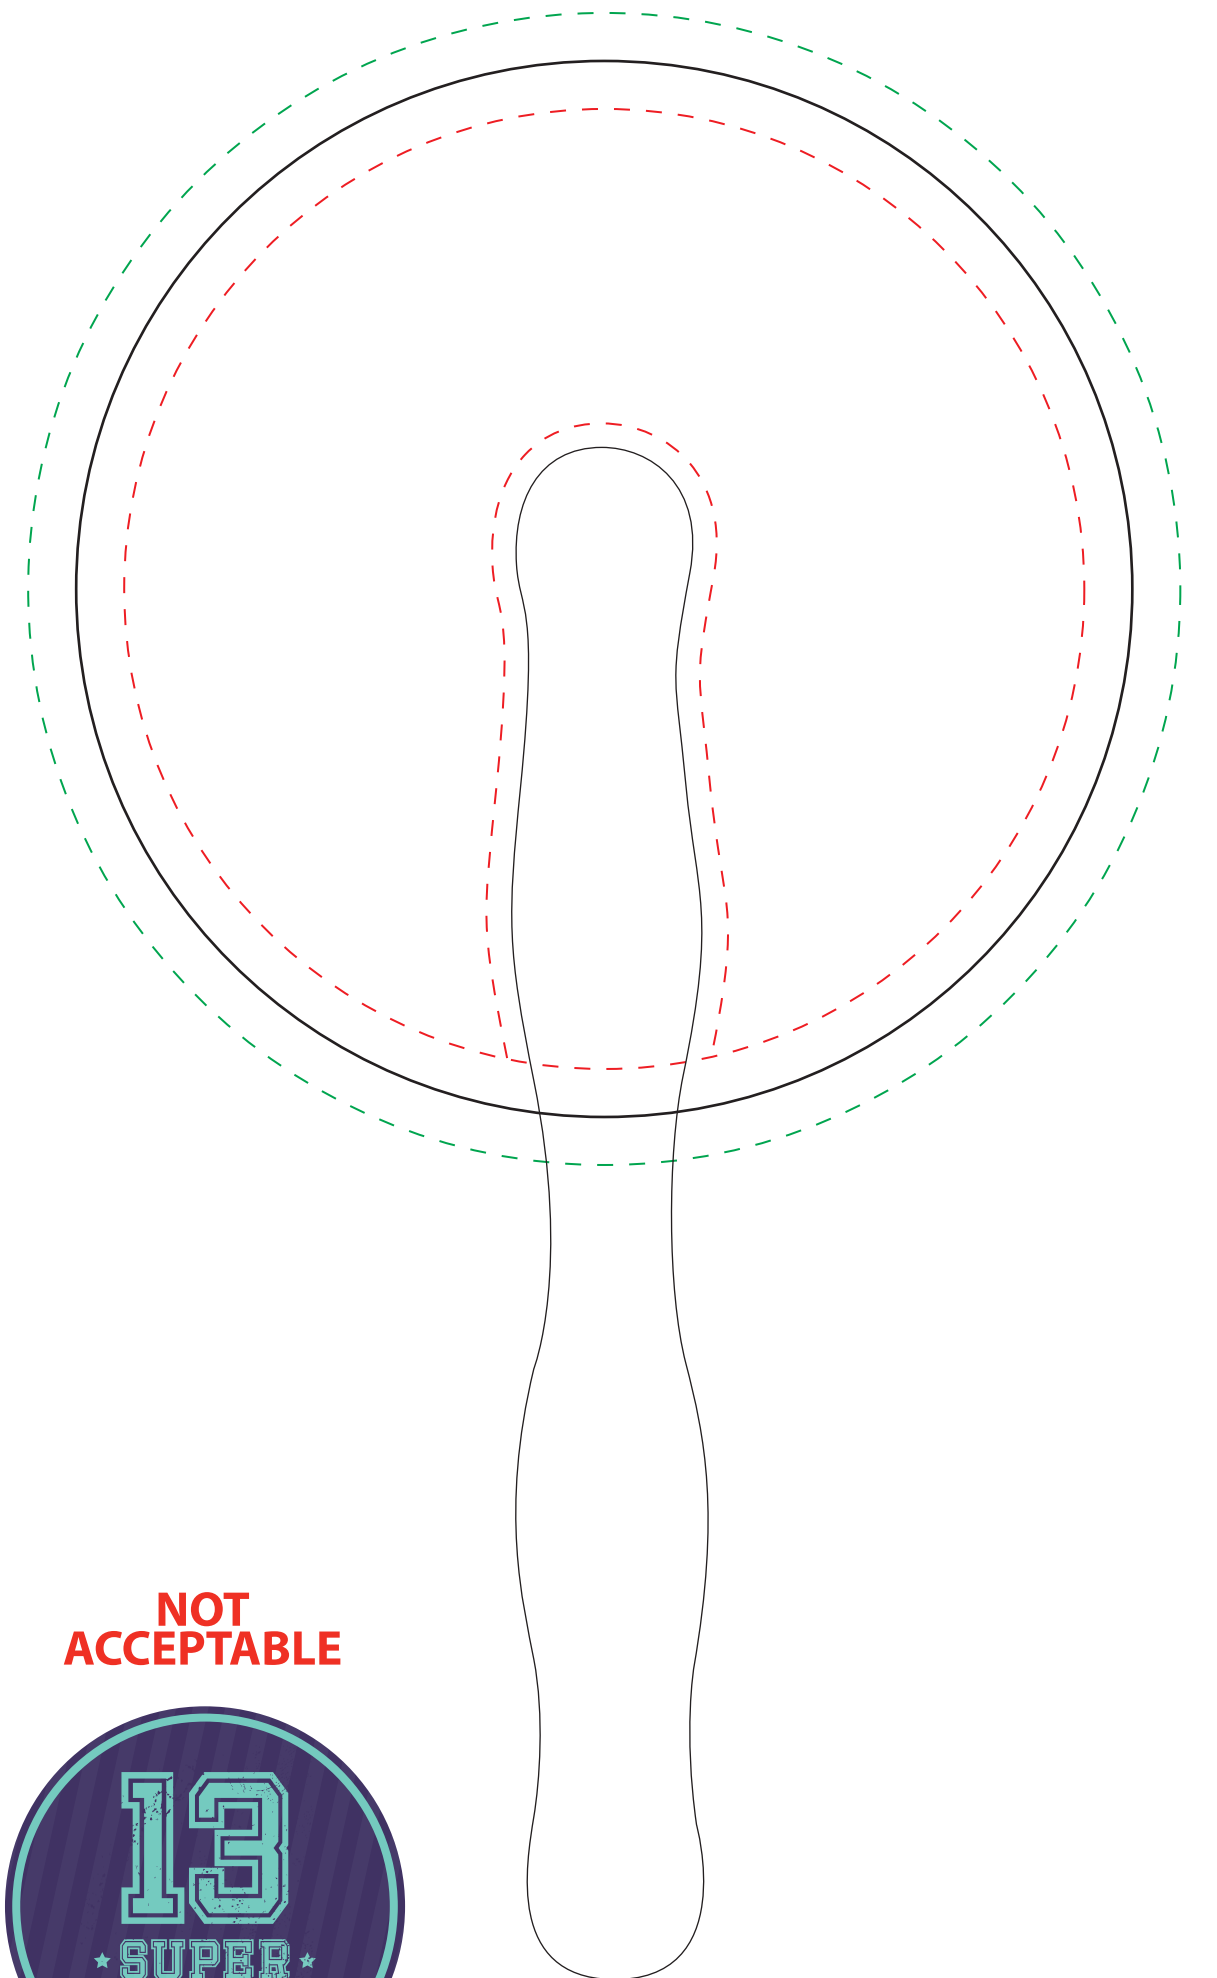

Round Hand Fan - DOUBLE SIDED - 5.5"

PRODUCT SIZE: 5.5"

FRONT

BACK

STAPLES

ACCEPTABLE

NOT ACCEPTABLE