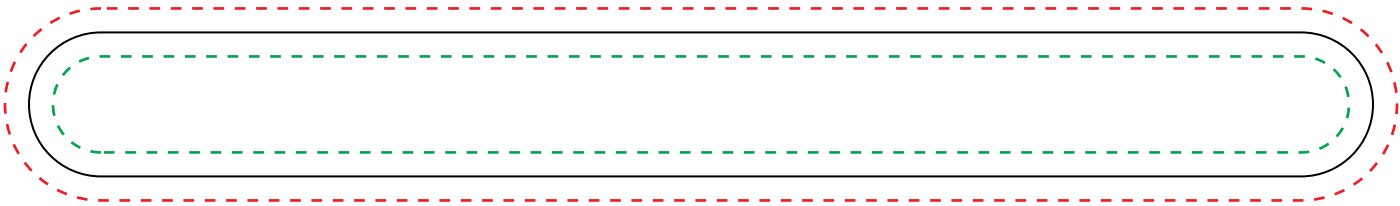

Emery Board

Product size: 7" x 0.75"

- BLEED (EXTEND ALL BACKGROUND IMAGES TO THIS LINE)**
- SAFETY (KEEP ALL TEXT AND IMPORTANT INFORMATION INSIDE THIS AREA)**
- _____ SCORE (FOLDED LINE)**
- _____ DIELINE (CUT LINE)**