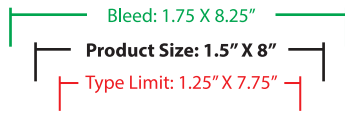

# Direct Print Seeded Paper 8in Bookmark

IMPRINT SIZE: 1.5" X 8"

**ACCEPTABLE**

**NOT ACCEPTABLE**