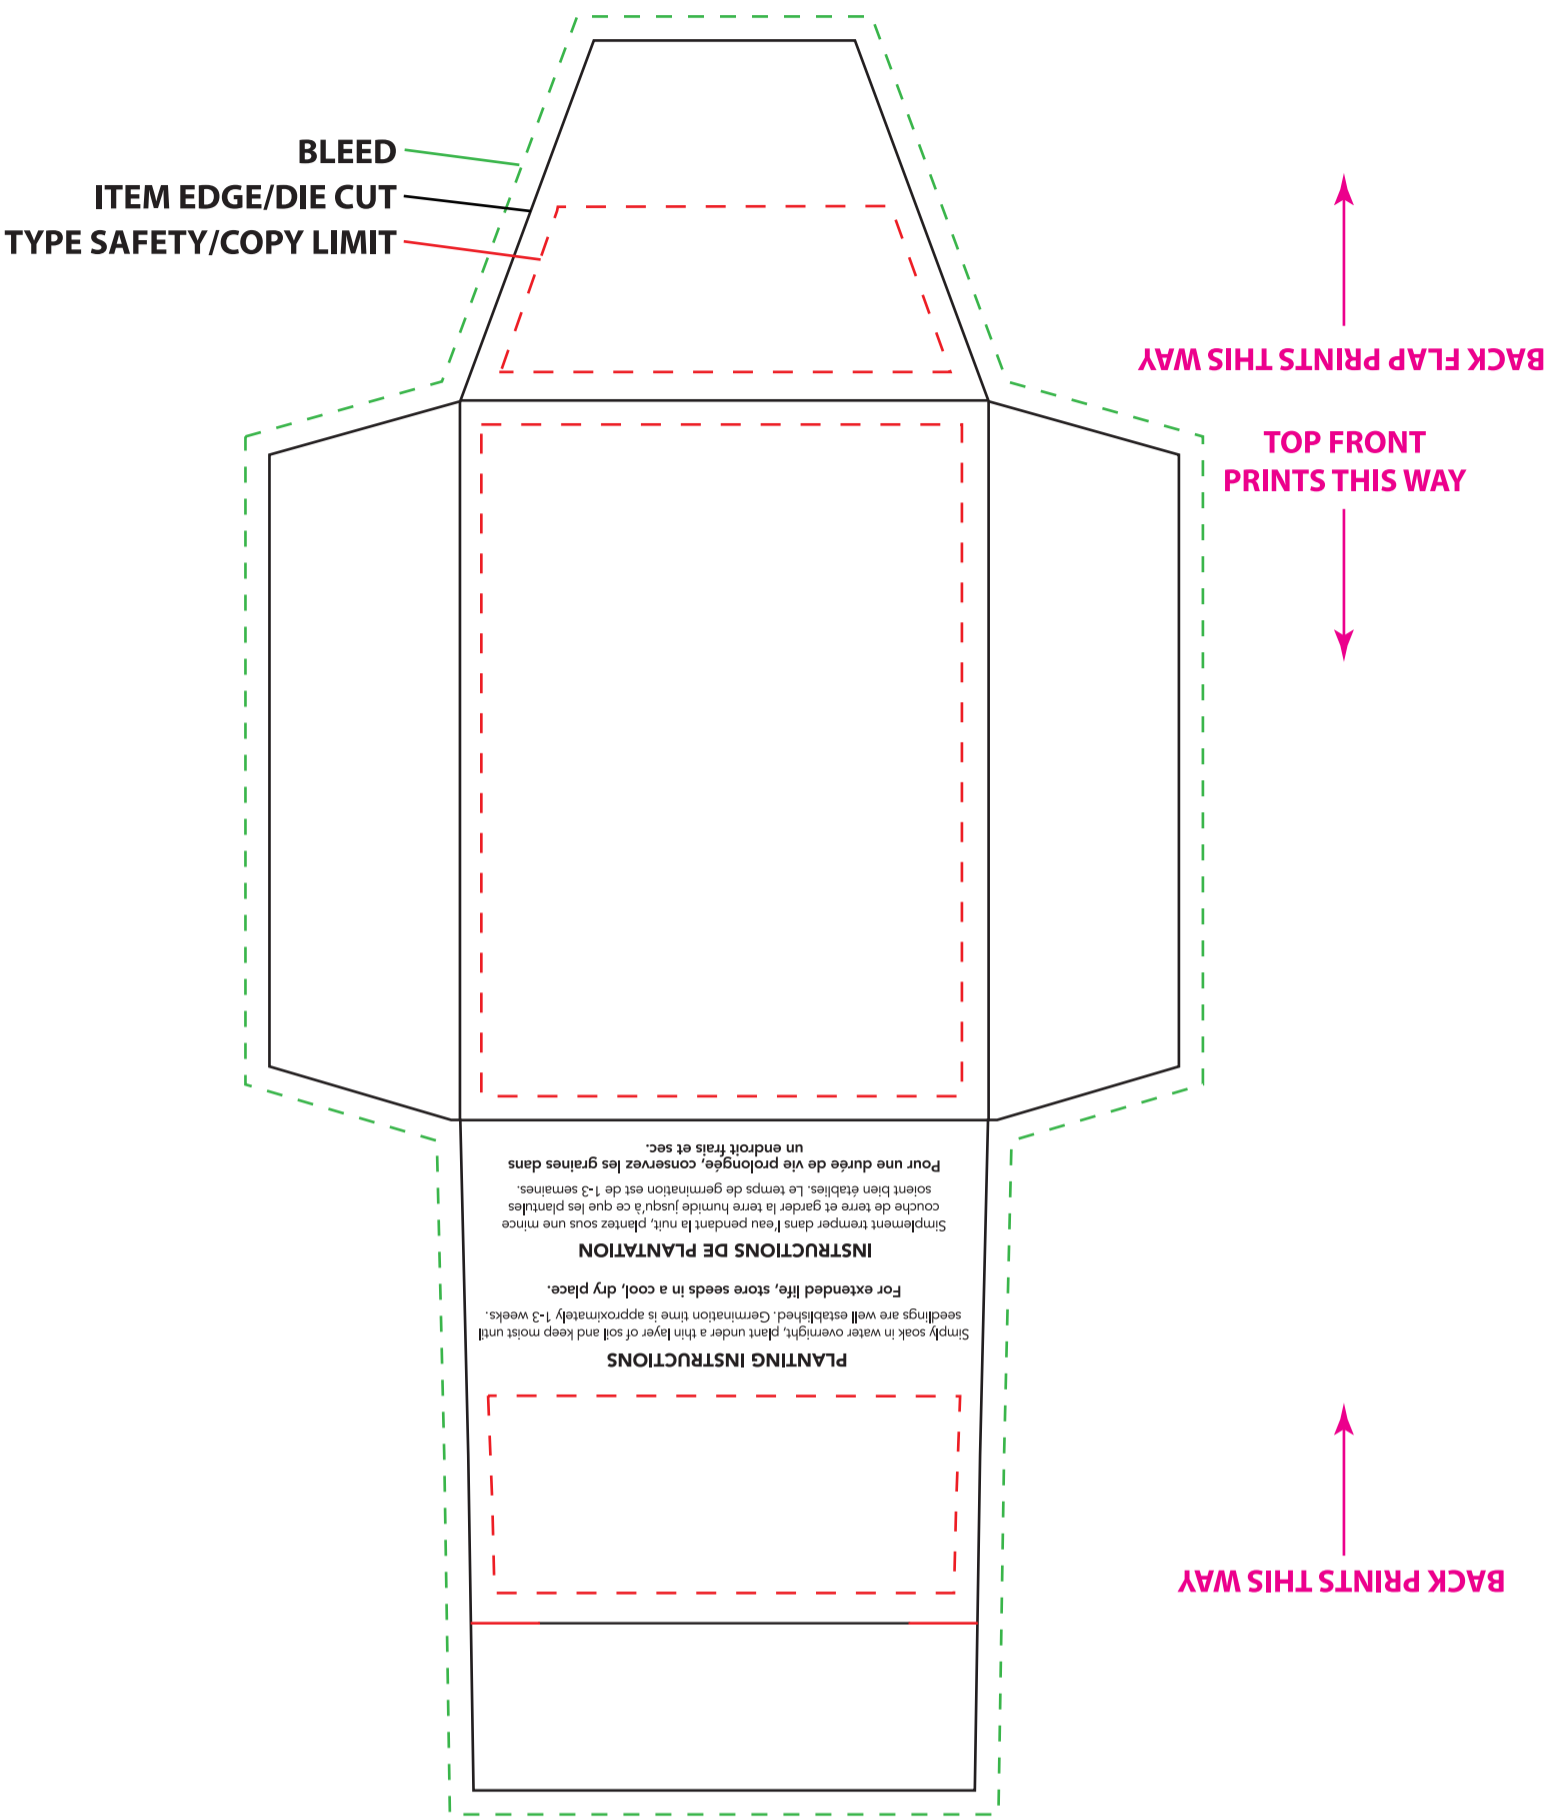

# Seed Pouch Kit

IMPRINT SIZE: 2.5" x 3.5"

**ACCEPTABLE**

**NOT ACCEPTABLE**