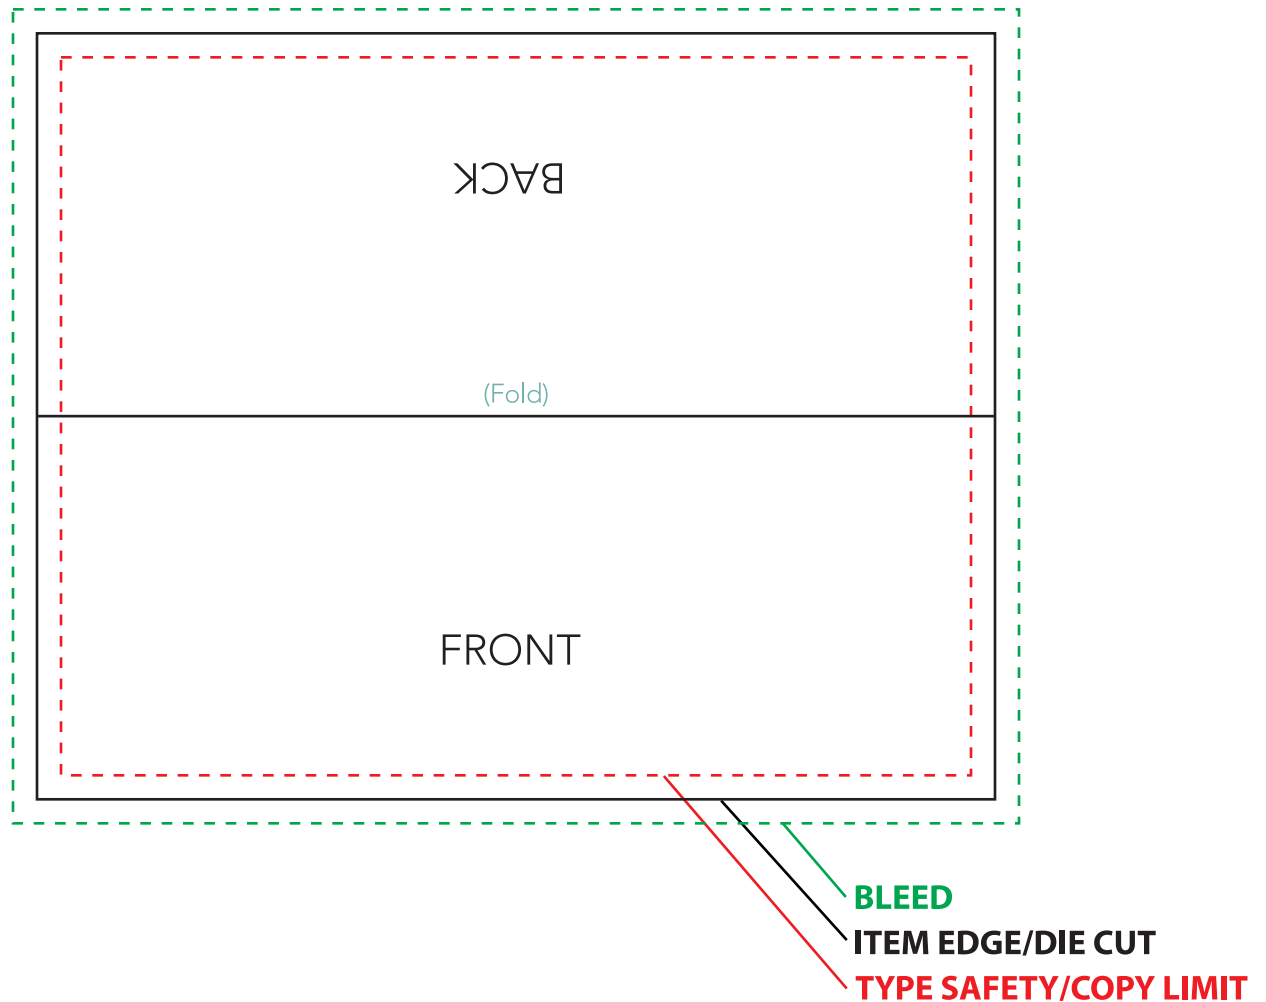

Seeded Paper Place Card - 4" x 5"

Product Size: 2" x 5" (folded)

ACCEPTABLE

**NOT
ACCEPTABLE**