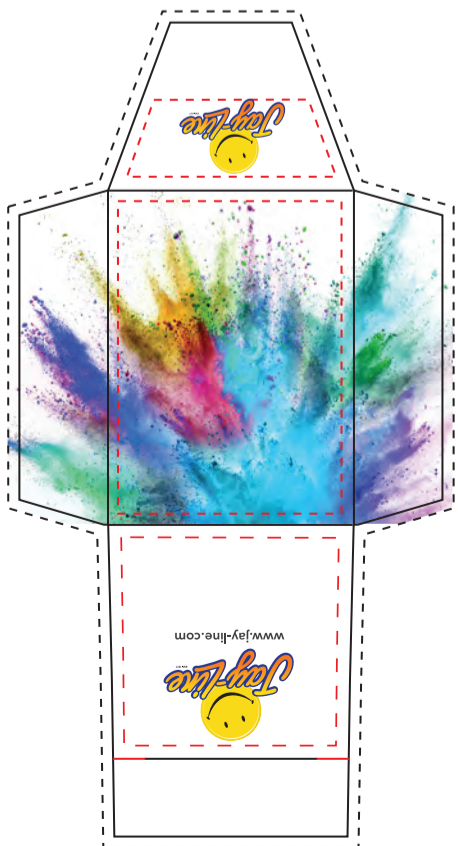

Pouch Kit

IMPRINT SIZE: 2.5" x 3.5"

ACCEPTABLE

NOT ACCEPTABLE