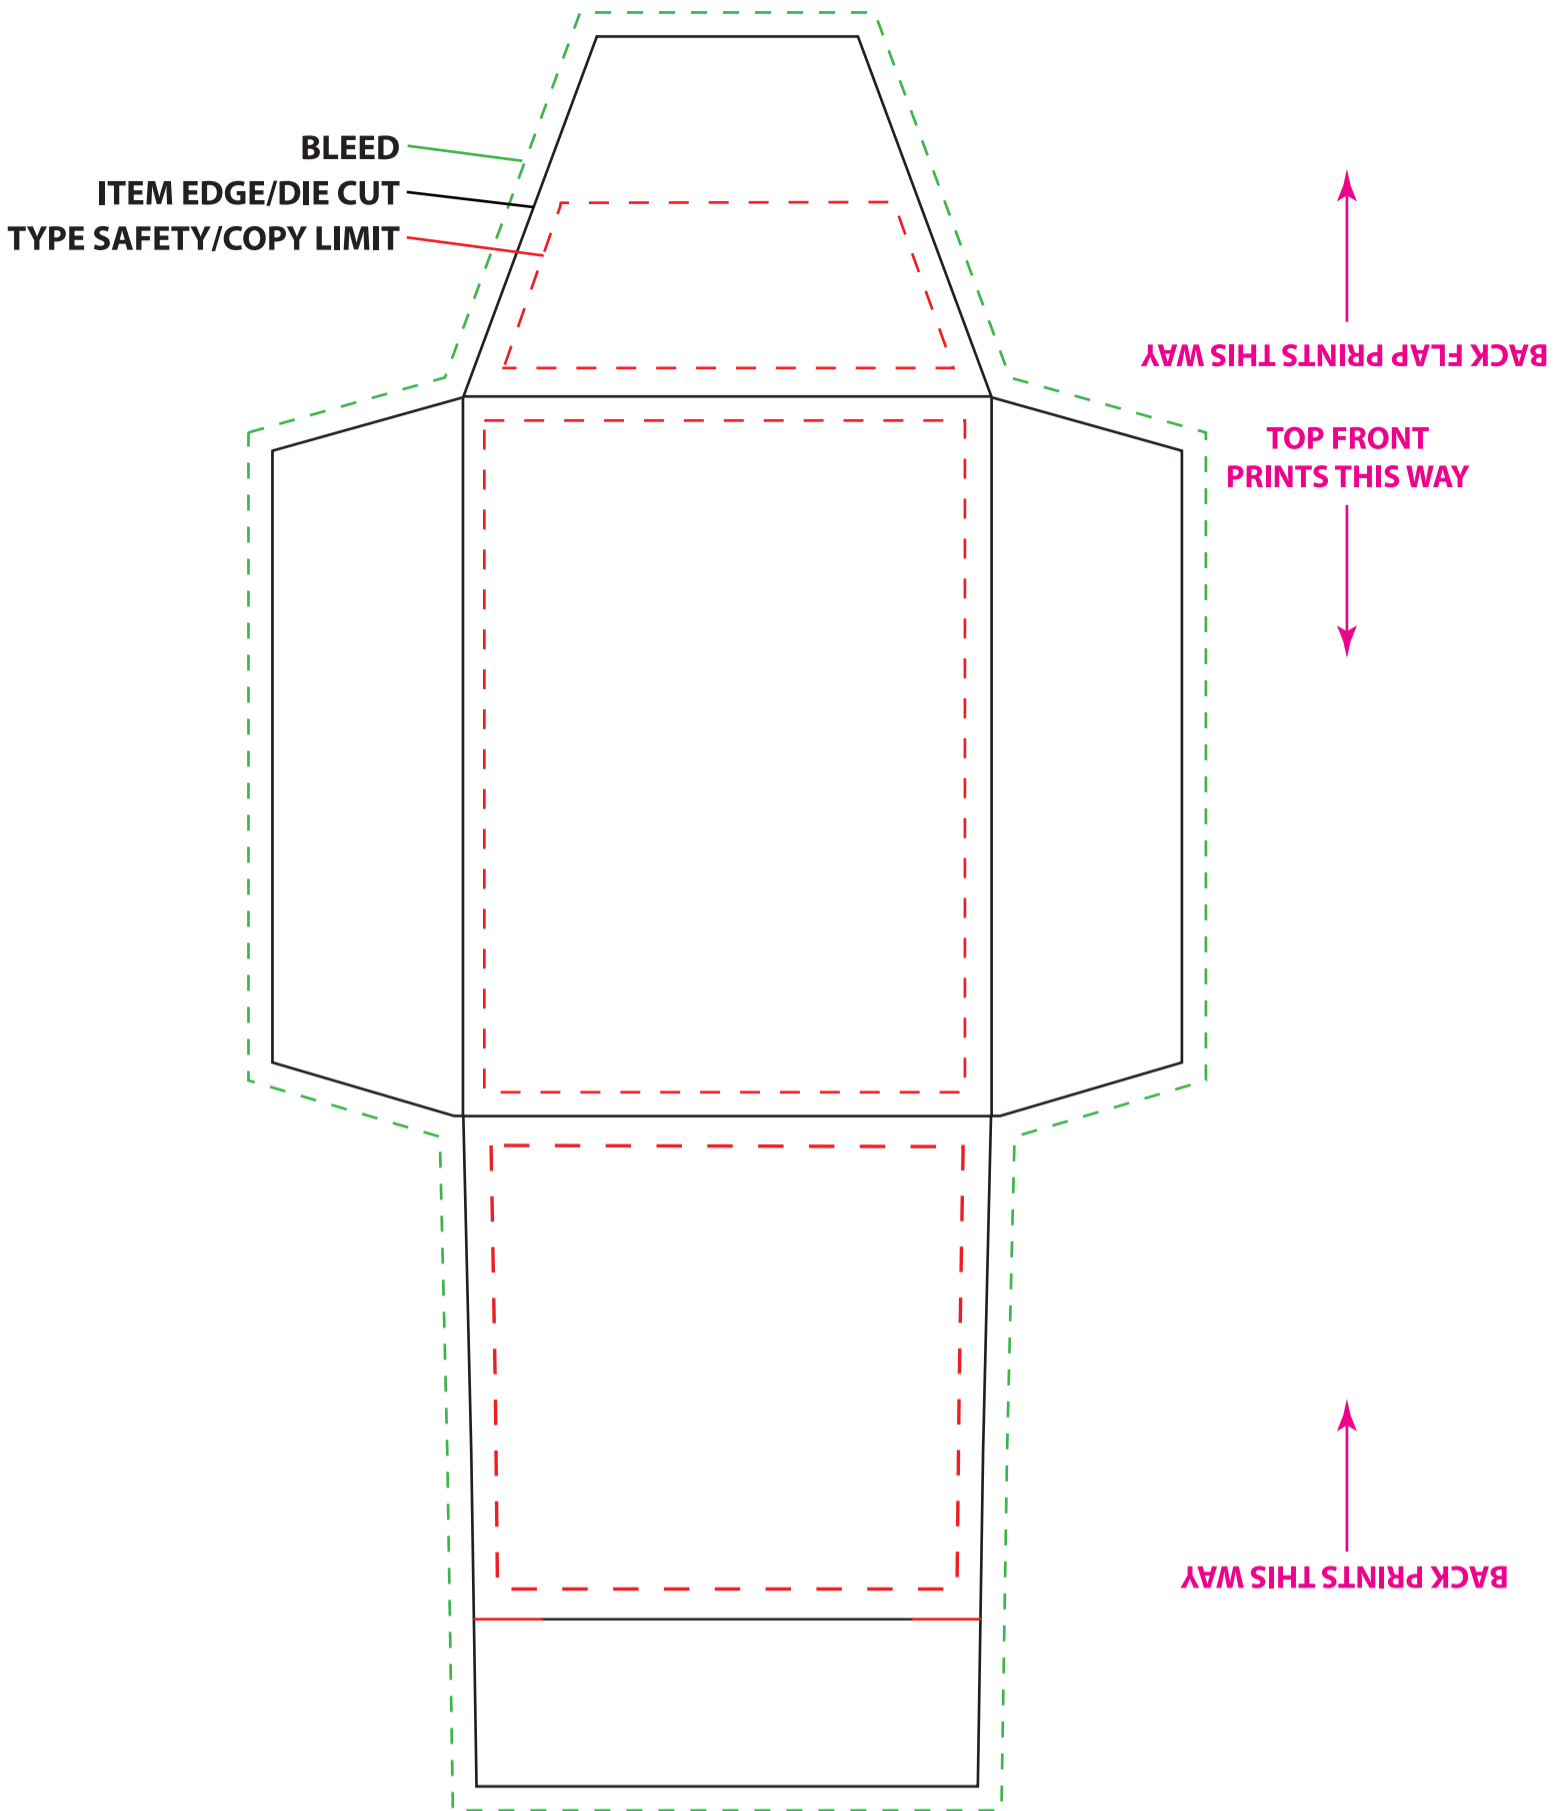

Pouch Kit

IMPRINT SIZE: 2.5" x 3.5"

ACCEPTABLE

NOT ACCEPTABLE