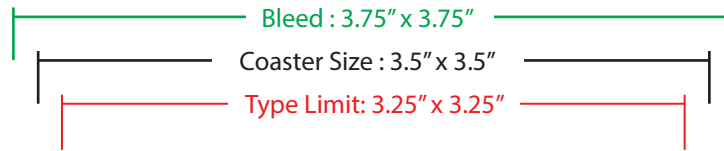

# FibreX Coasters

PRODUCT SIZE: 3.5" diameter

**ACCEPTABLE**

**NOT ACCEPTABLE**

# FibreX Coasters

PRODUCT SIZE: 3.5" x 3.5"

**ACCEPTABLE**

**NOT ACCEPTABLE**