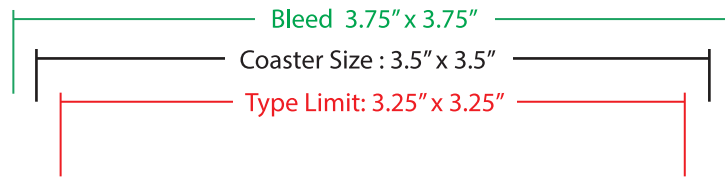

# FibreX Coasters

PRODUCT SIZE: 3.5" diameter

**ACCEPTABLE**

**NOT ACCEPTABLE**

# FibreX Coasters

PRODUCT SIZE: 3.5" x 3.5"

**ACCEPTABLE**

**NOT ACCEPTABLE**