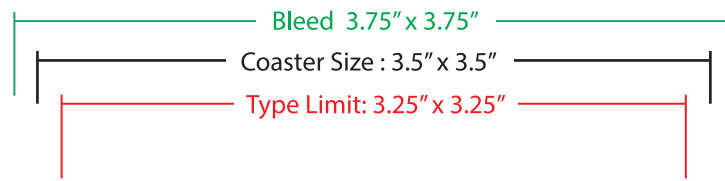

Coasters

PRODUCT SIZE: 3.5" diameter

ACCEPTABLE

**NOT
ACCEPTABLE**

Coasters

PRODUCT SIZE: 3.5" x 3.5"

ACCEPTABLE

**NOT
ACCEPTABLE**