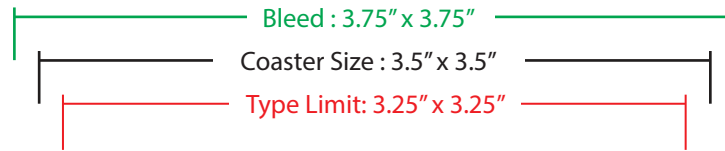

Coasters

PRODUCT SIZE: 3.5" diameter

ACCEPTABLE

**NOT
ACCEPTABLE**

Coasters

PRODUCT SIZE: 3.5" x 3.5"

ACCEPTABLE

**NOT
ACCEPTABLE**