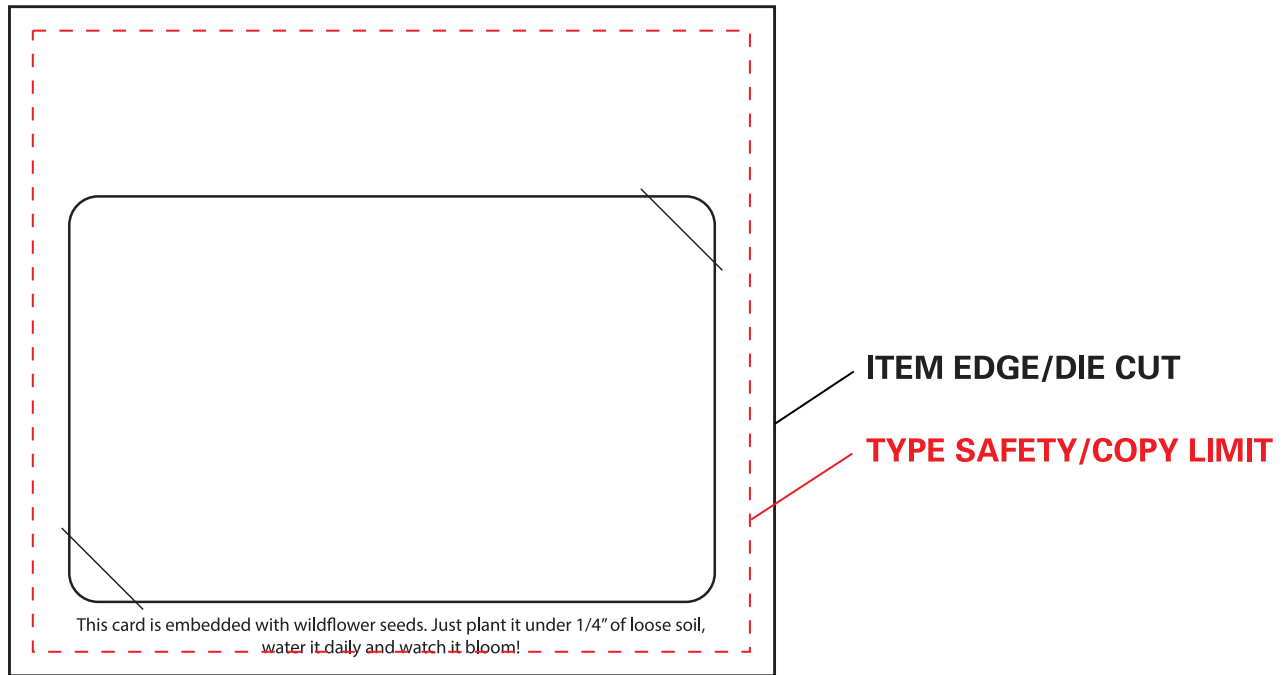

# Direct Print Seeded Paper Gift Card Holder

IMPRINT SIZE: 3.5" x 4"

**ACCEPTABLE**

**NOT ACCEPTABLE**