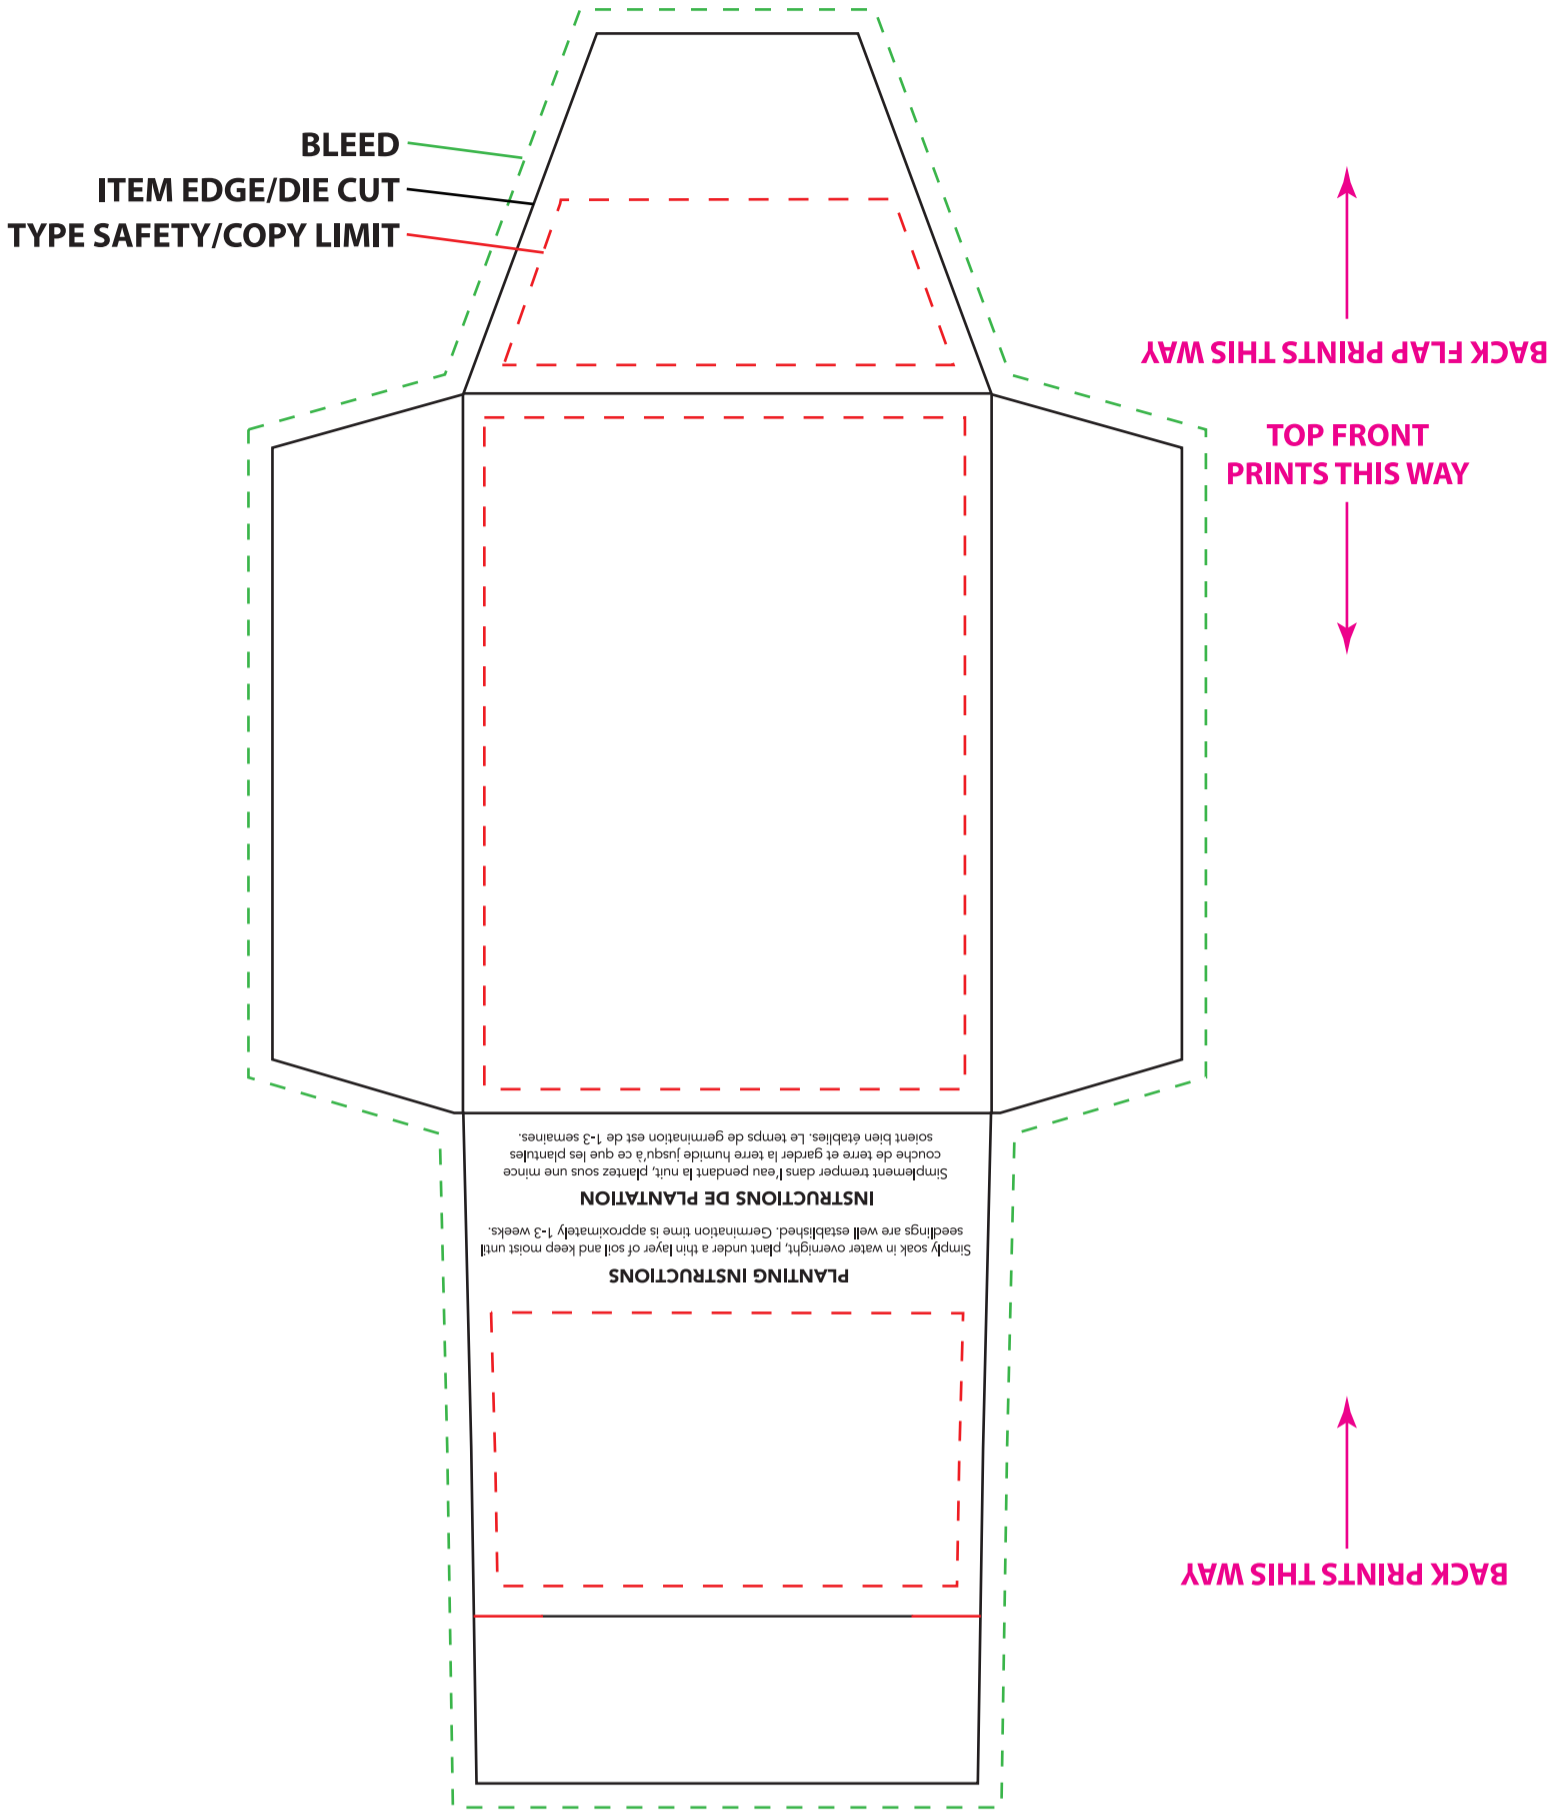

Seed Pouch Kit

IMPRINT SIZE: 2.5" x 3.5"

ACCEPTABLE

NOT ACCEPTABLE