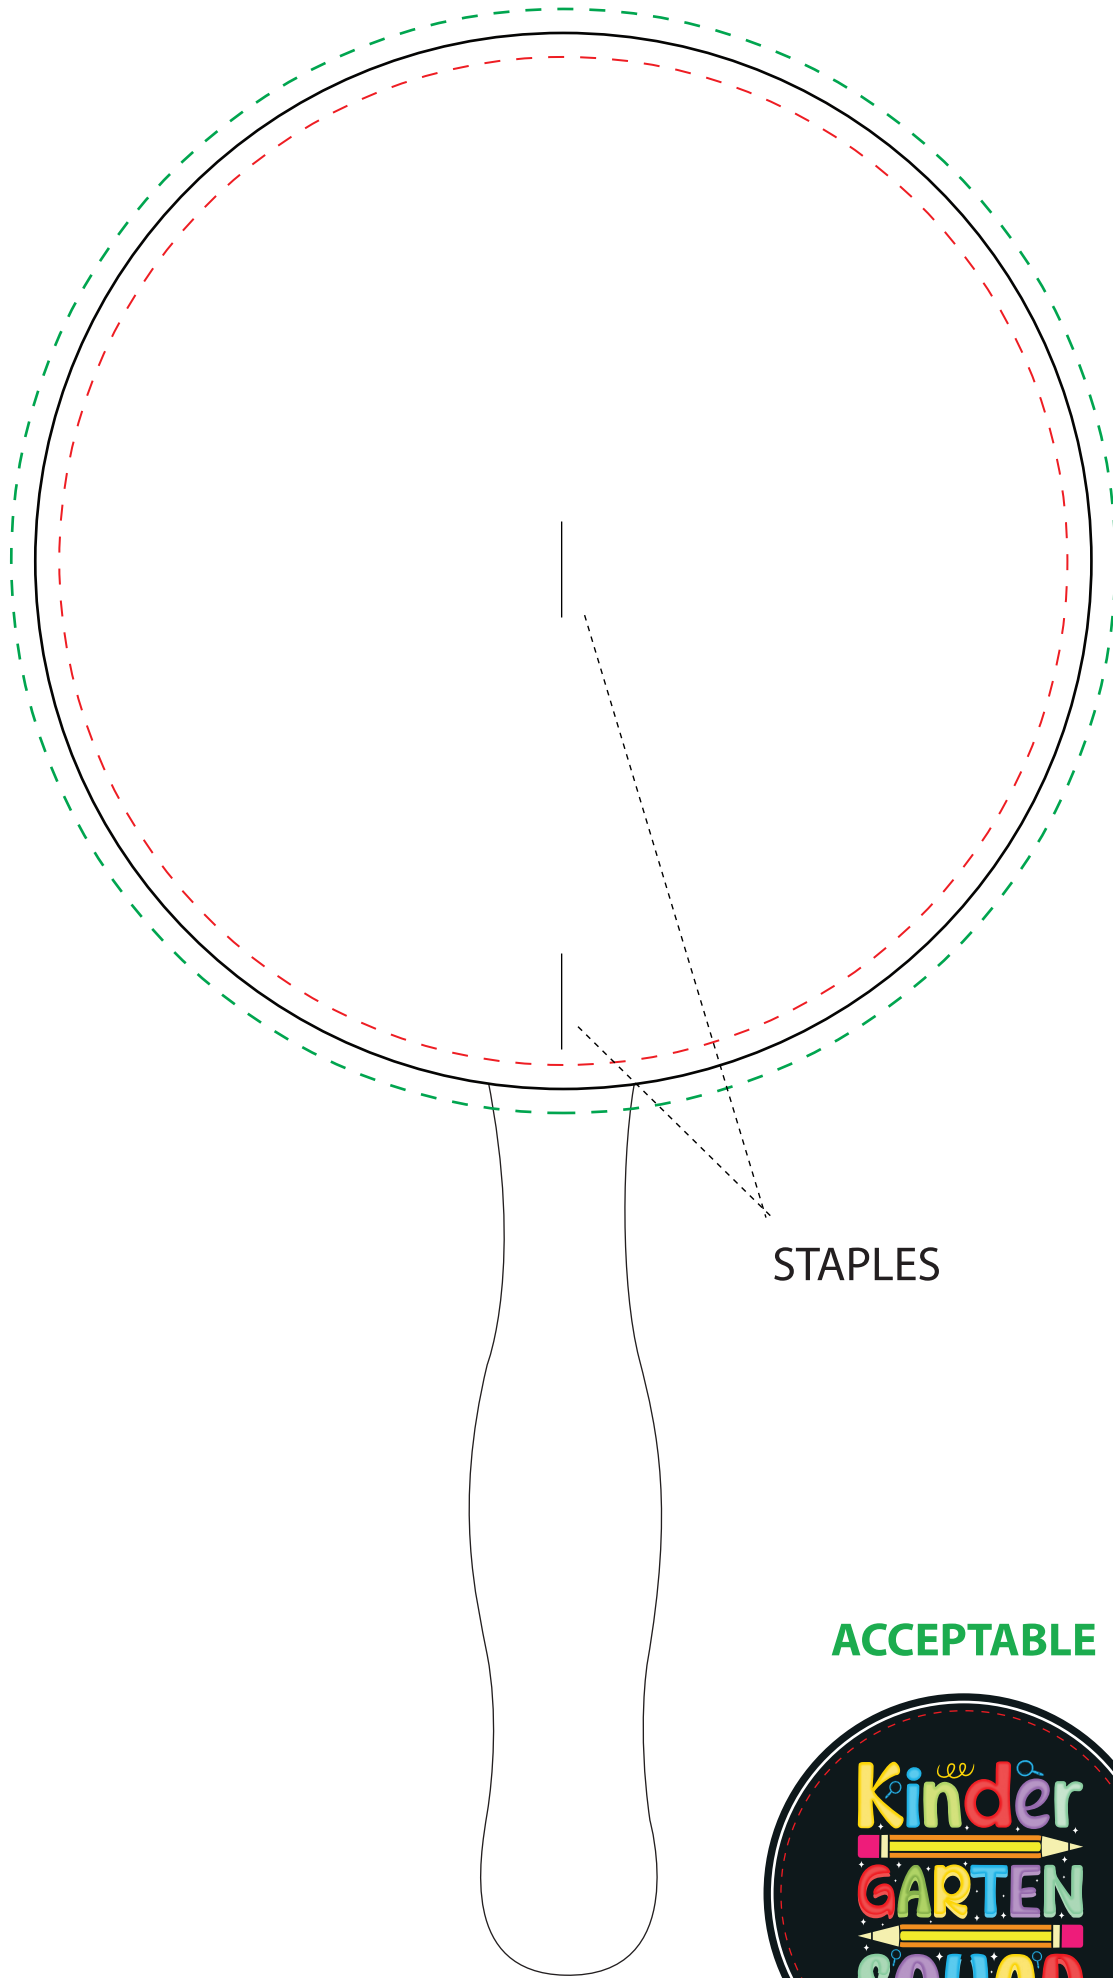

# Round Hand Fan - SINGLE SIDED - 5.5"

PRODUCT SIZE: 5.5"

**ACCEPTABLE**

**NOT ACCEPTABLE**

# Round Hand Fan - DOUBLE SIDED - 5.5"

PRODUCT SIZE: 5.5"

FRONT

STAPLES

ACCEPTABLE

BACK

STAPLES

NOT ACCEPTABLE