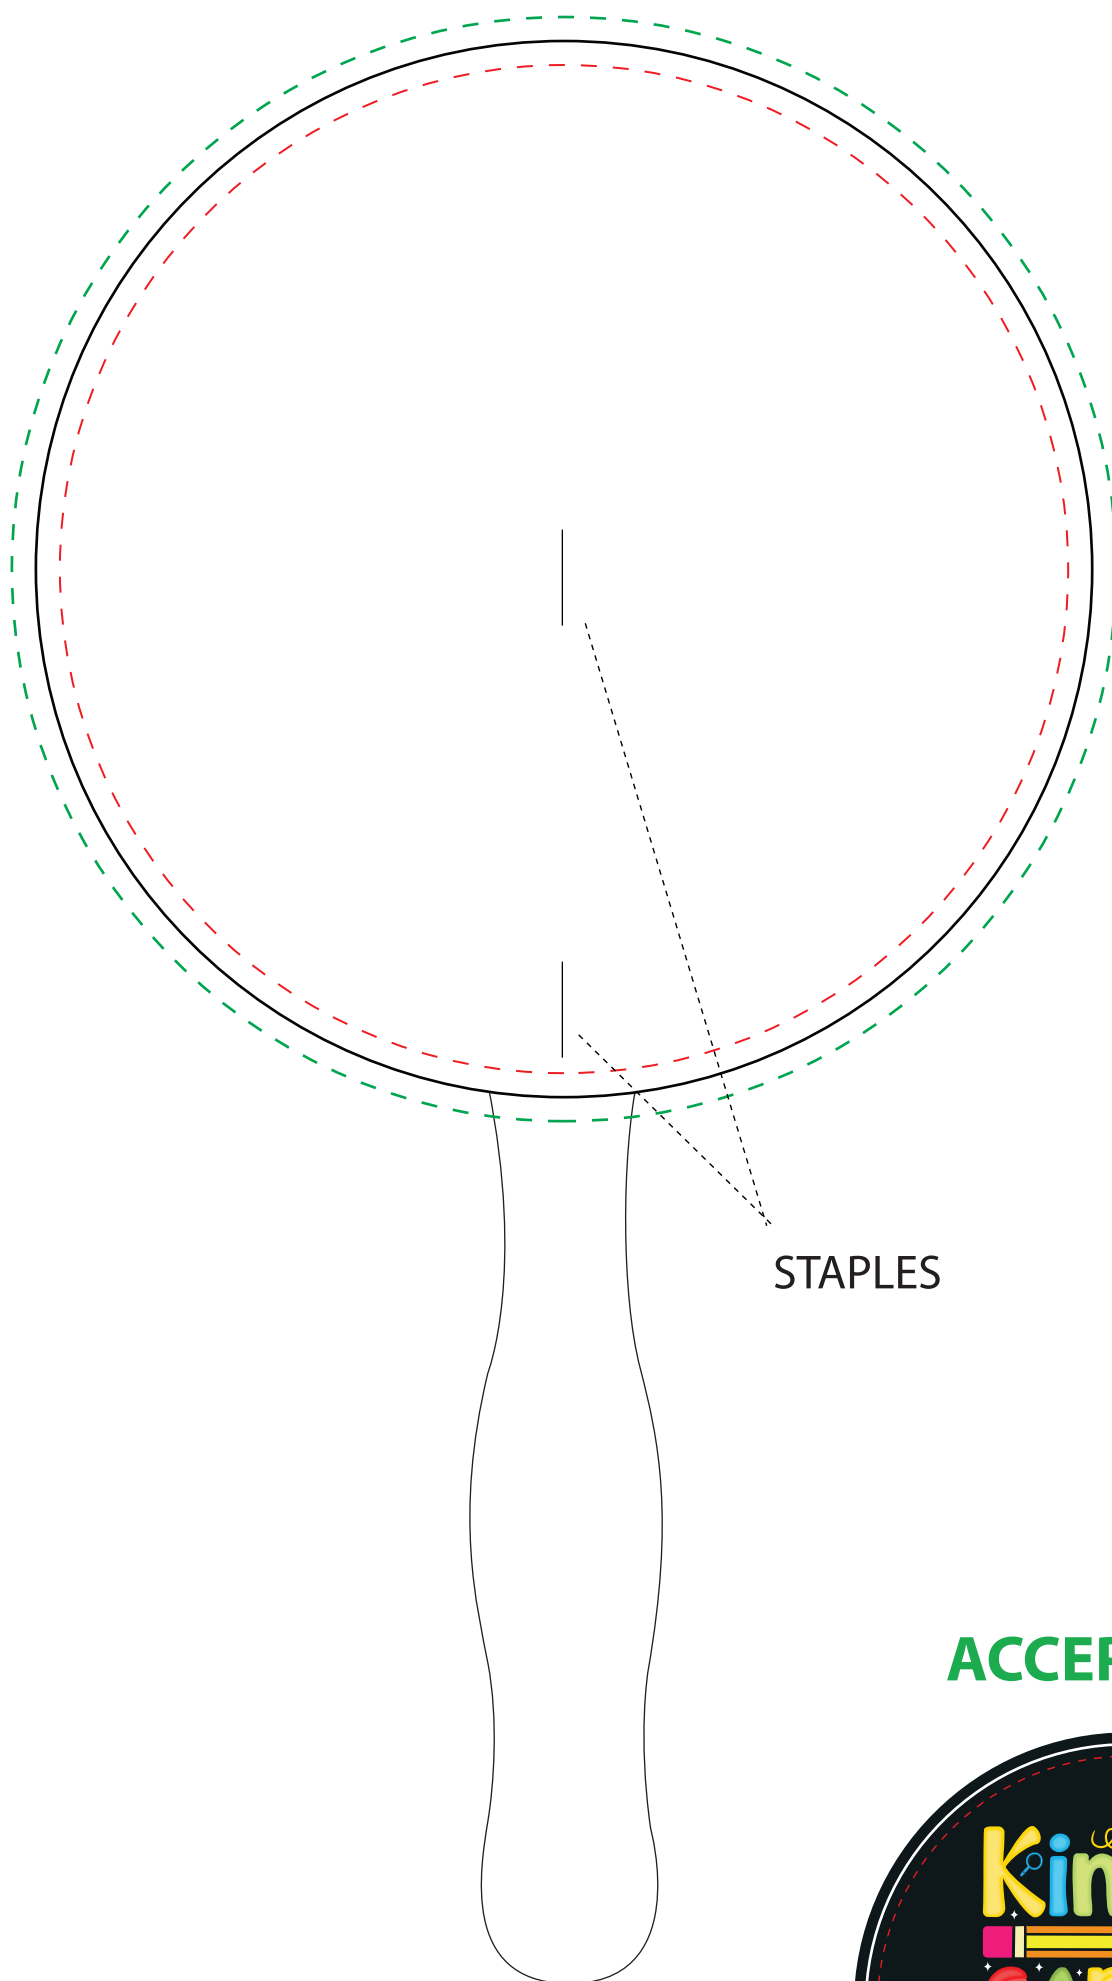

# Round Hand Fan - SINGLE SIDED - 5.5"

PRODUCT SIZE: 5.5"

**ACCEPTABLE**

**NOT ACCEPTABLE**

# Round Hand Fan - DOUBLE SIDED - 5.5"

PRODUCT SIZE: 5.5"

FRONT

STAPLES

ACCEPTABLE

BACK

STAPLES

NOT ACCEPTABLE