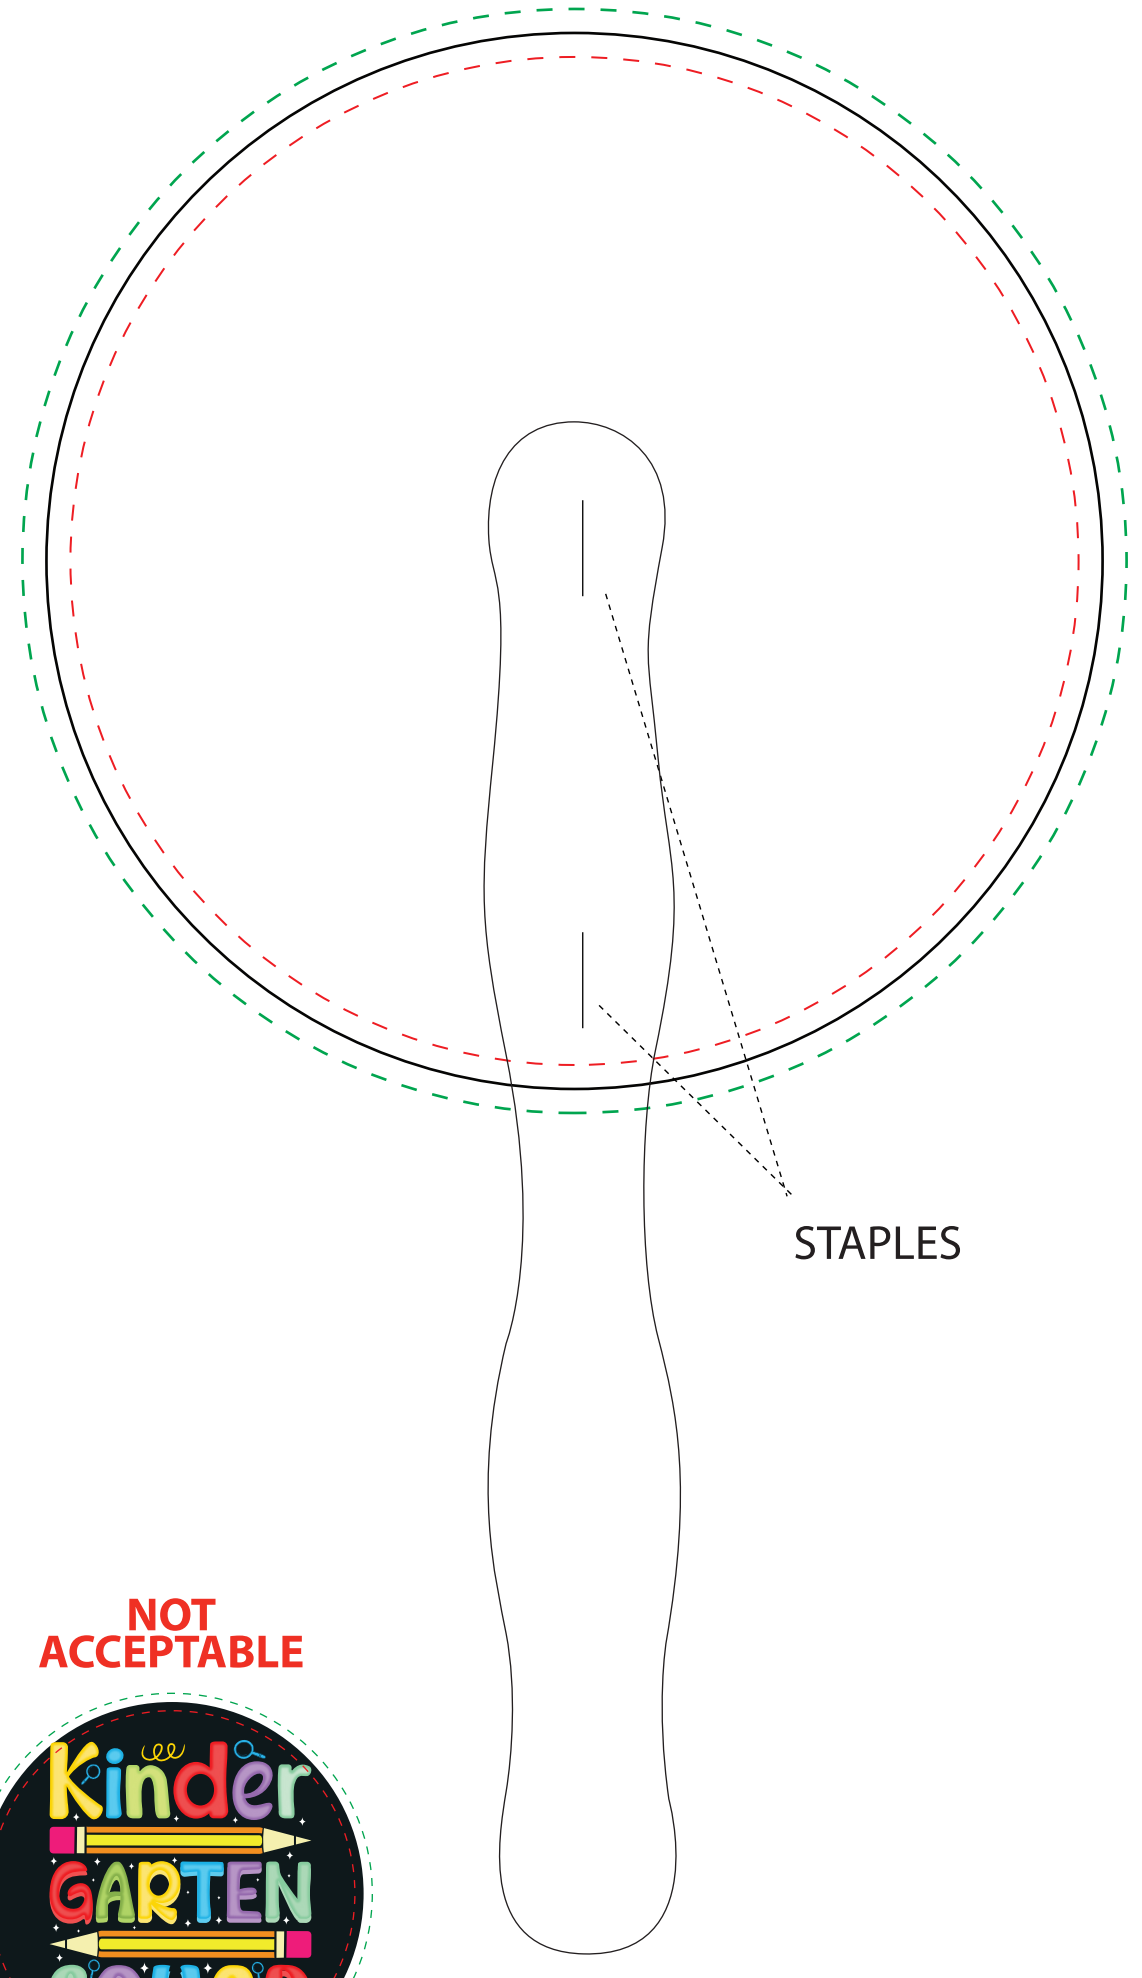

# Round Hand Fan - SINGLE SIDED - 5.5"

PRODUCT SIZE: 5.5"

**ACCEPTABLE**

**NOT ACCEPTABLE**

# Round Hand Fan - DOUBLE SIDED - 5.5"

PRODUCT SIZE: 5.5"

FRONT

STAPLES

ACCEPTABLE

BACK

STAPLES

NOT ACCEPTABLE