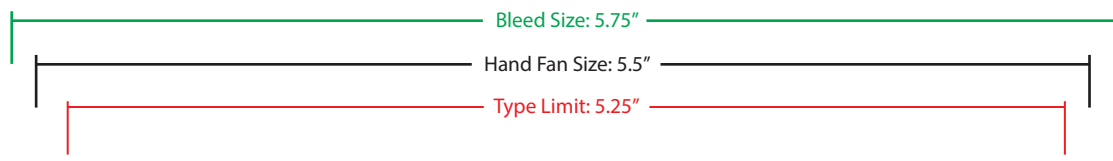

# Round Hand Fan - SINGLE SIDED - 5.5"

PRODUCT SIZE: 5.5"

**ACCEPTABLE**

**NOT ACCEPTABLE**

# Round Hand Fan - DOUBLE SIDED - 5.5"

PRODUCT SIZE: 5.5"

FRONT

STAPLES

ACCEPTABLE

BACK

STAPLES

NOT ACCEPTABLE