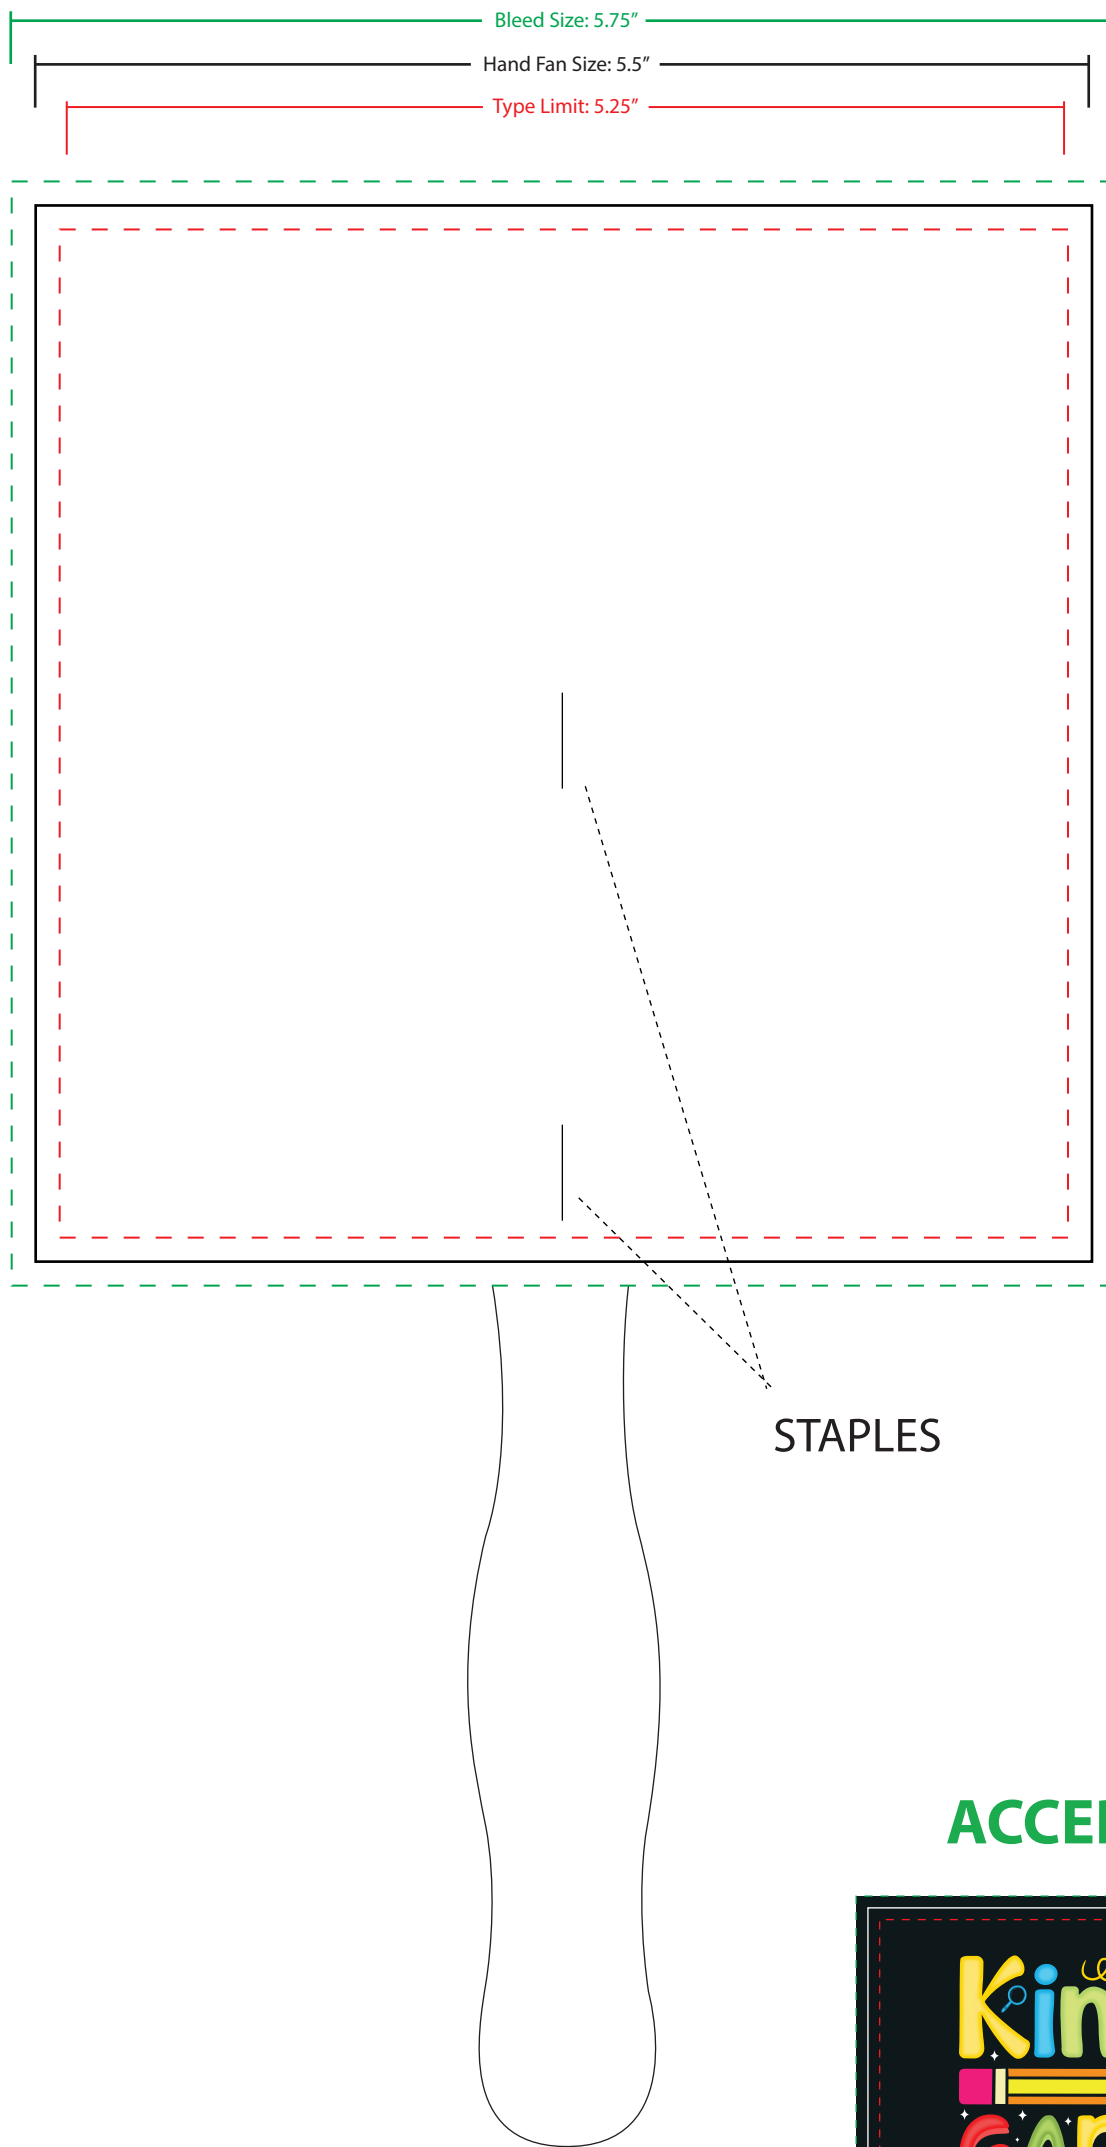

Square Hand Fan - SINGLE SIDED - 5.5"

PRODUCT SIZE: 5.5"

ACCEPTABLE

NOT ACCEPTABLE

Square Hand Fan - DOUBLE SIDED - 5.5"

PRODUCT SIZE: 5.5"

FRONT

STAPLES

ACCEPTABLE

BACK

STAPLES

NOT ACCEPTABLE