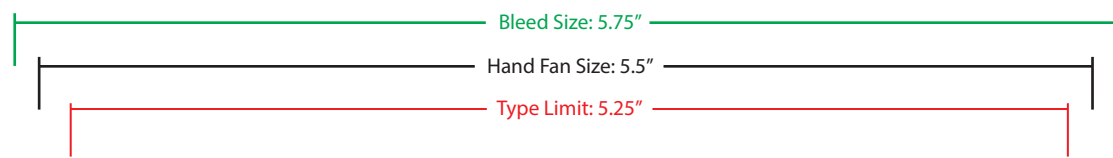

Square Hand Fan - SINGLE SIDED - 5.5"

PRODUCT SIZE: 5.5"

ACCEPTABLE

NOT ACCEPTABLE

Square Hand Fan - DOUBLE SIDED - 5.5"

PRODUCT SIZE: 5.5"

FRONT

STAPLES

ACCEPTABLE

BACK

STAPLES

NOT ACCEPTABLE