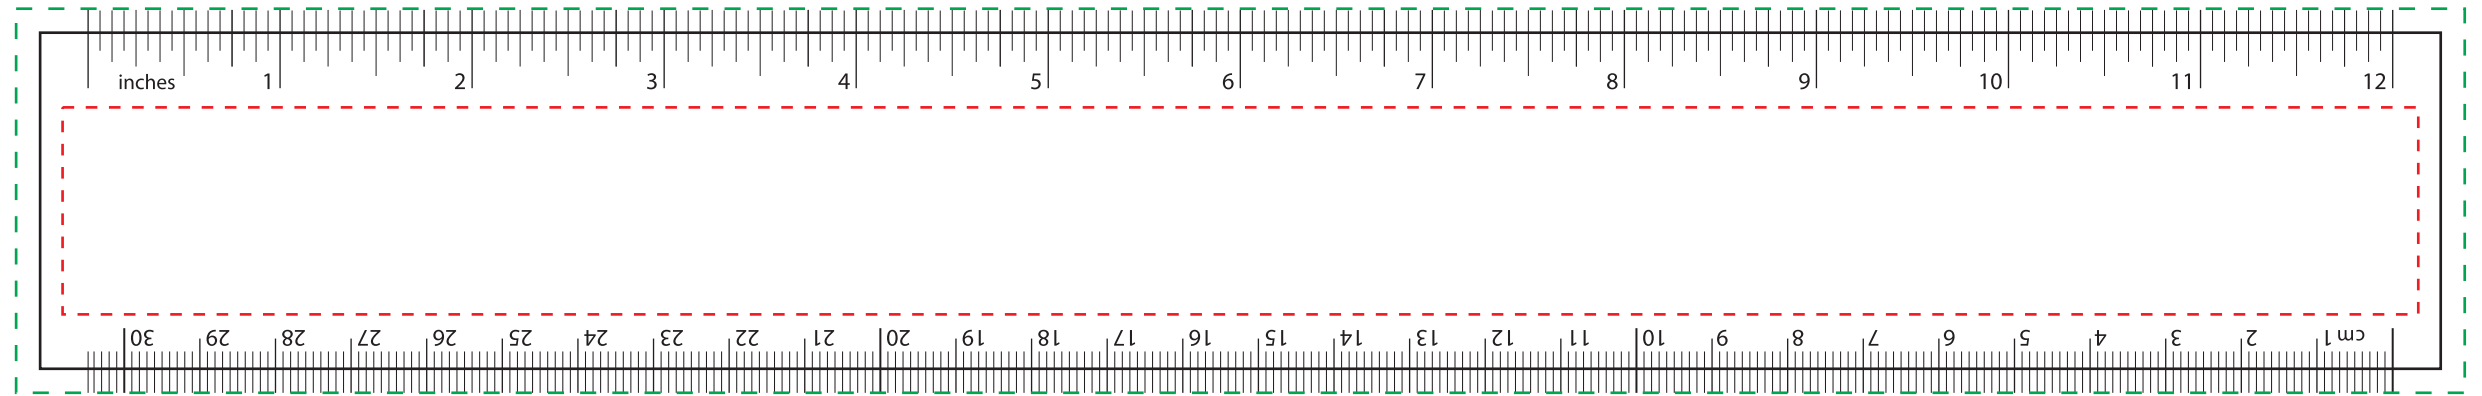

# 12" Ruler

PRODUCT SIZE: 12.5" x 1.75"

**ACCEPTABLE**

**NOT  
ACCEPTABLE**