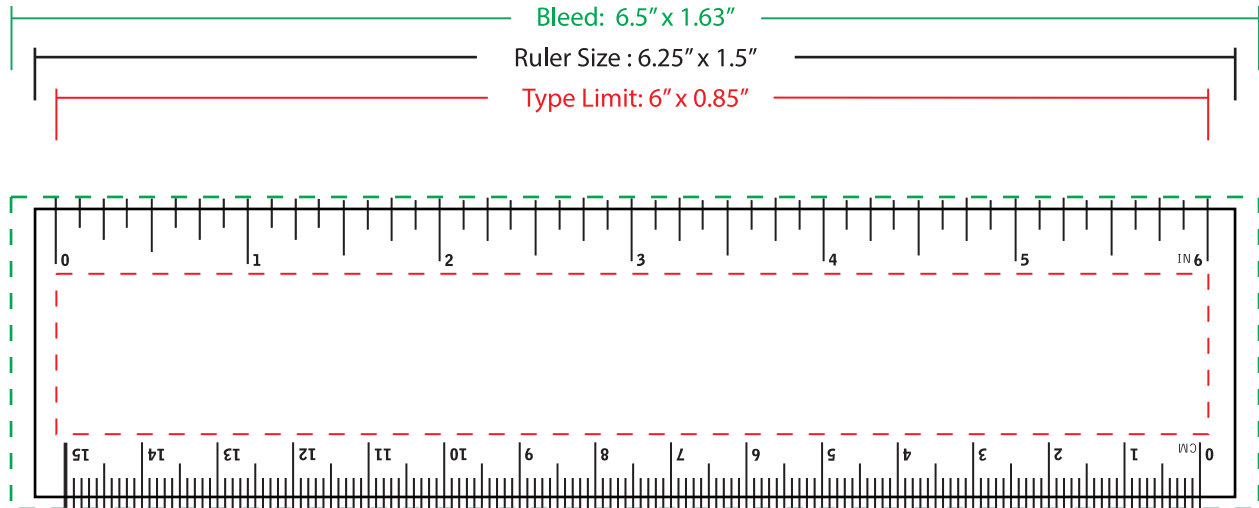

6" Ruler

PRODUCT SIZE: 6.25" x 1.5"

ACCEPTABLE

**NOT
ACCEPTABLE**