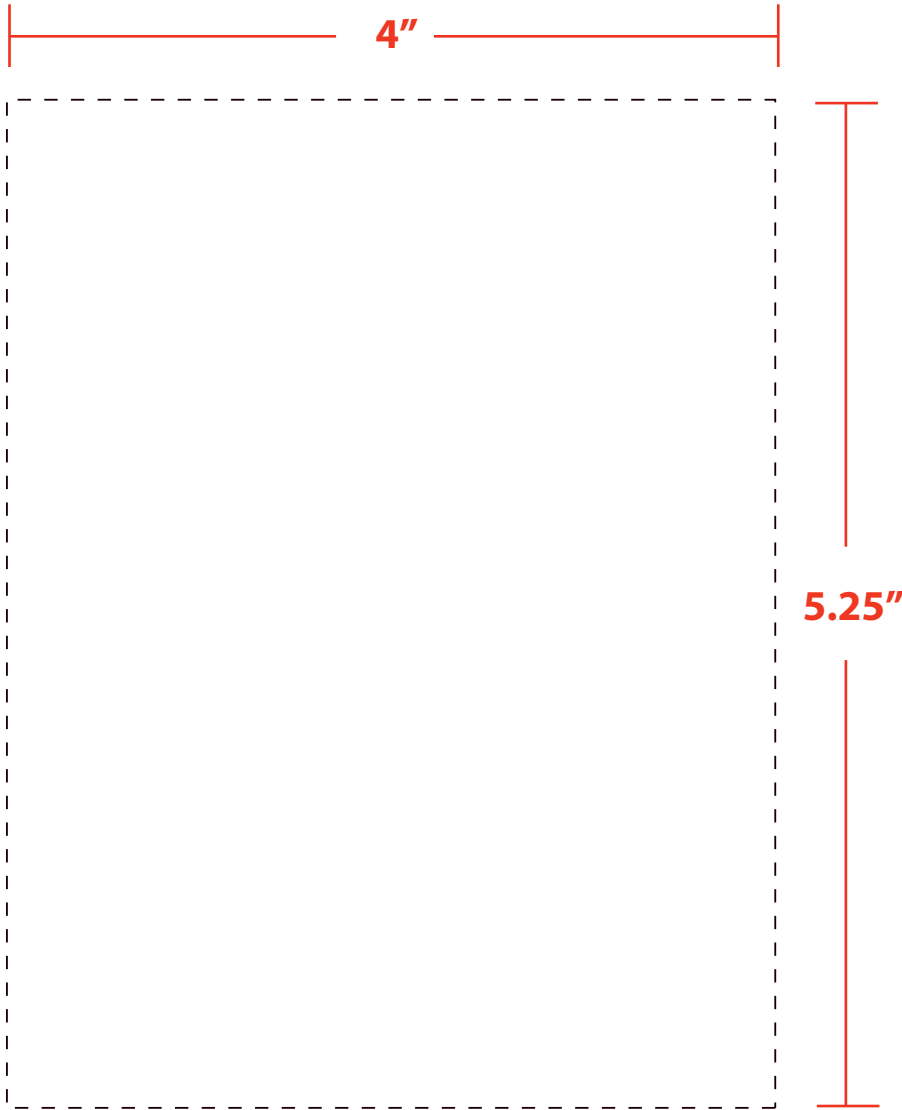

DELUXE COLOURED SHOPPING BAGS

J-DELUXE | PRODUCT SIZE: 8"W X 4.5"D X 10.25" H

IMPRINT SIZE: 4"X5.25" | NOTE: FOR 4CP IMPRINT, NO MORE THAN 30% COVERAGE

ACCEPTABLE

NOT
ACCEPTABLE