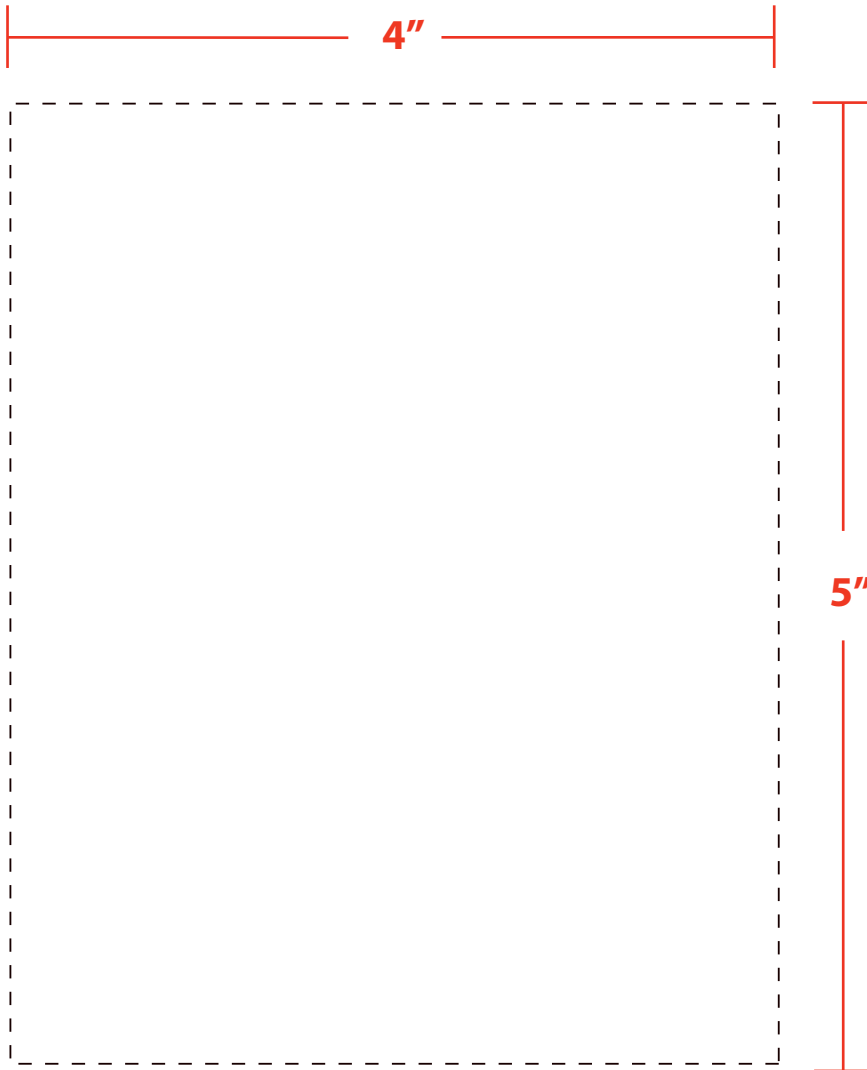

# RIBBON HANDLE EUROTOTE BAGS

J-EUROTOTE | PRODUCT SIZE: 8"W X 4"D X 10"H

IMPRINT SIZE: 4"X5" | NOTE: FOR 4CP IMPRINT, NO MORE THAN 30% COVERAGE

**ACCEPTABLE**

**NOT ACCEPTABLE**