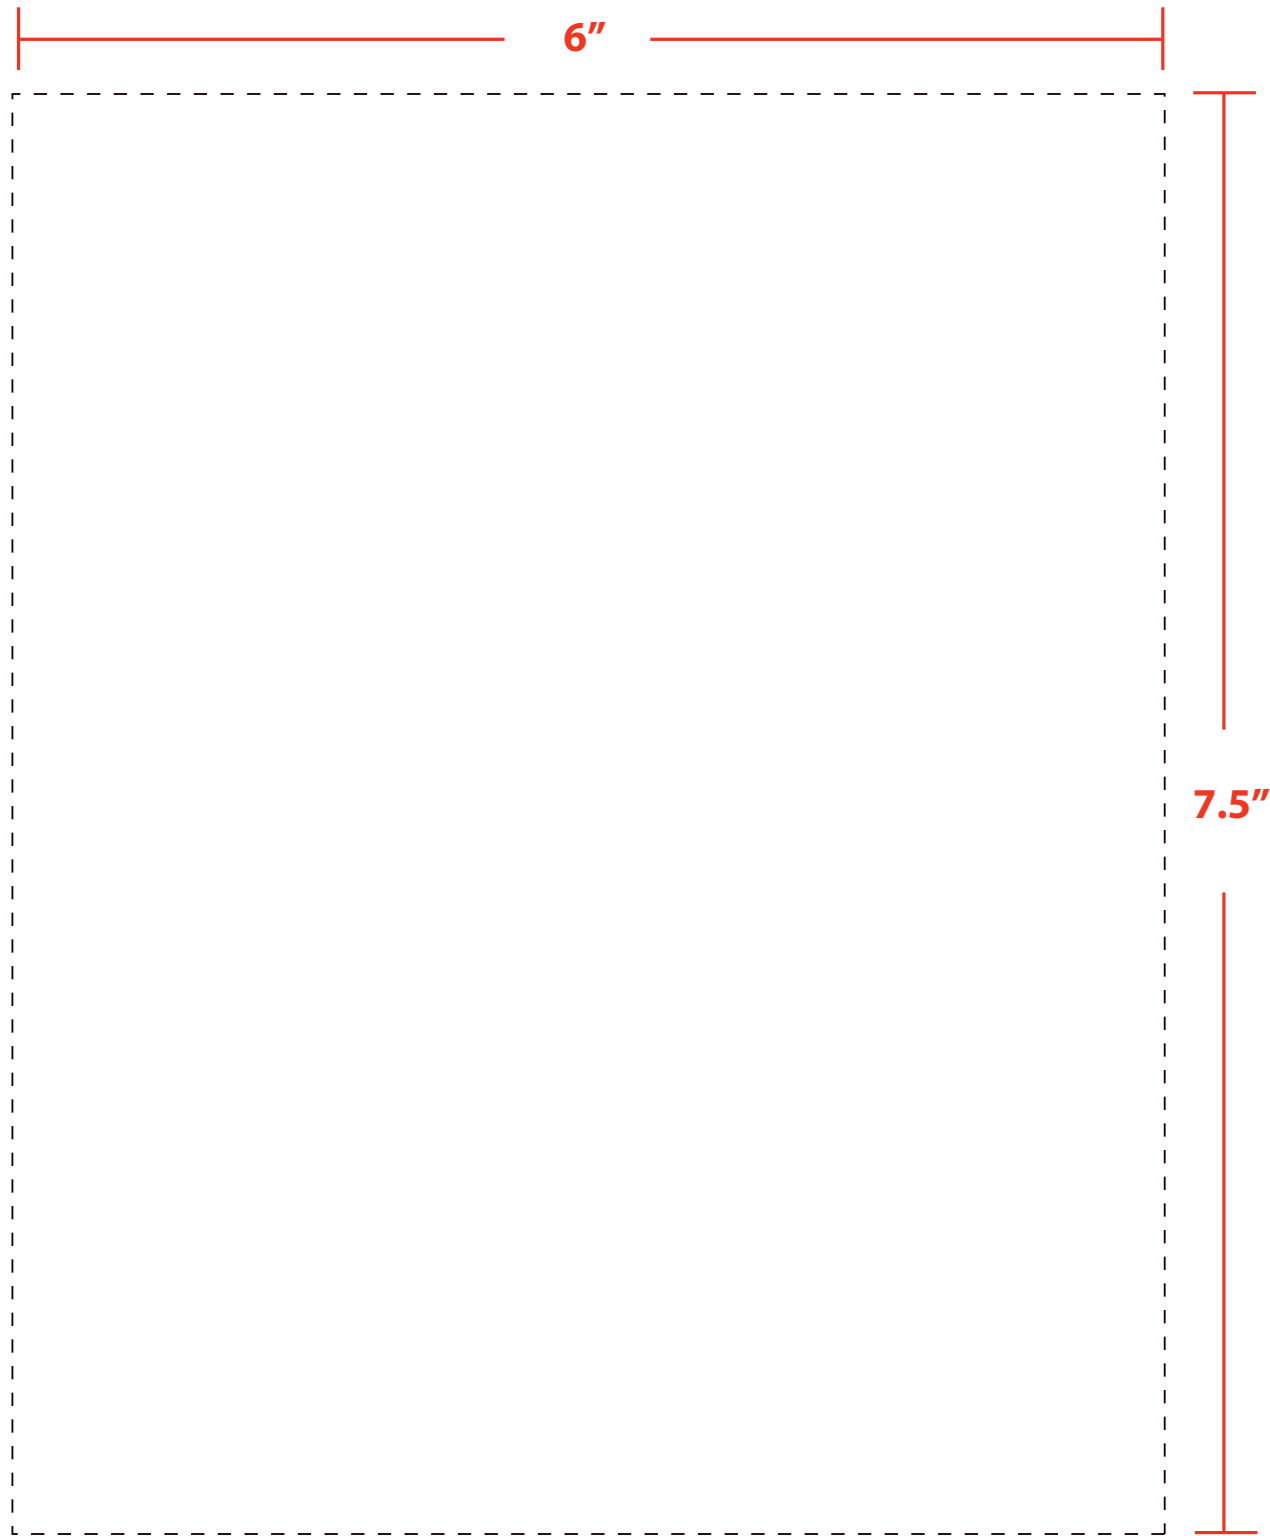

FLAT MERCHANDISE BAGS

J-FLATMERCH | PRODUCT SIZE: 12"W X 15" H

IMPRINT SIZE: 6"X7.5" | NOTE: FOR 4CP IMPRINT, NO MORE THAN 30% COVERAGE

ACCEPTABLE

NOT ACCEPTABLE