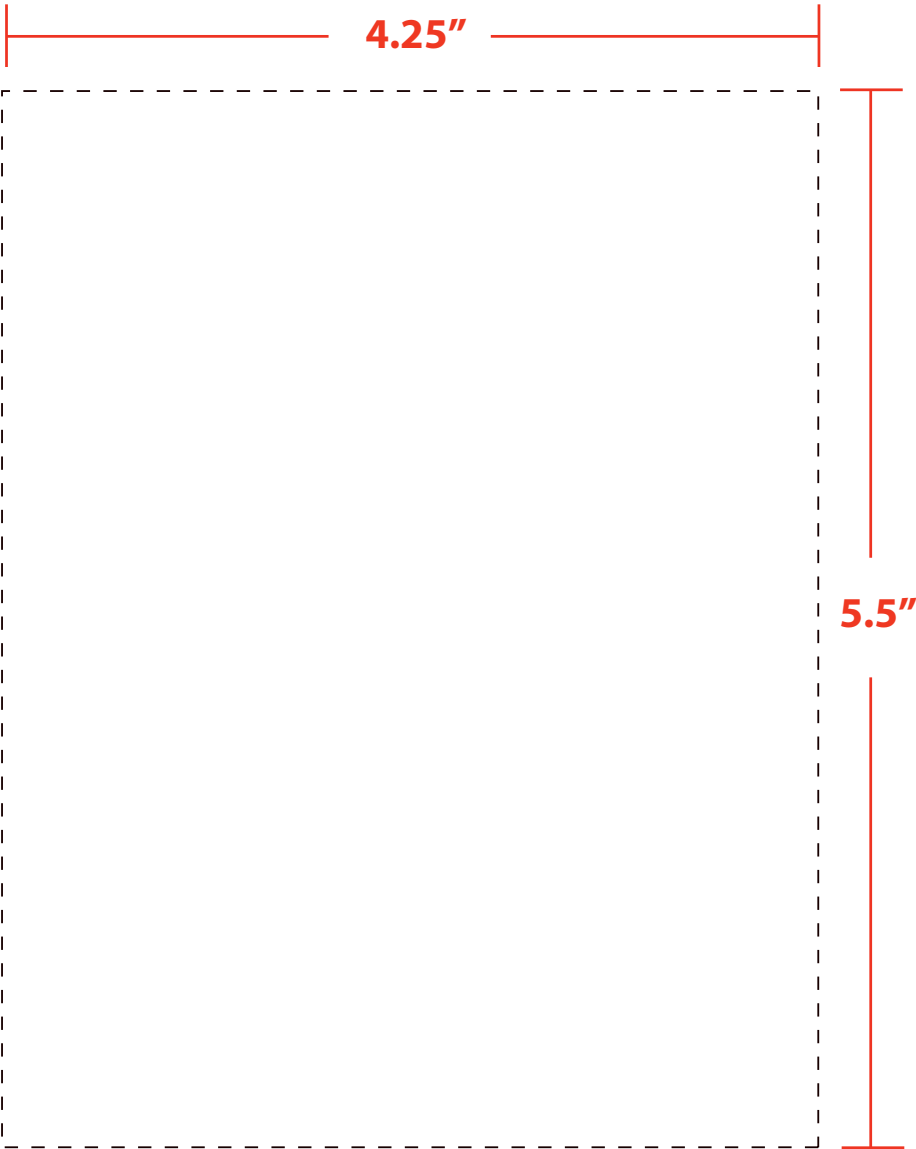

FLAT MERCHANDISE BAGS

J-FLATMERCH | PRODUCT SIZE: 8.5"W X 11"H

IMPRINT SIZE: 4.25"X5.5" | NOTE: FOR 4CP IMPRINT, NO MORE THAN 30% COVERAGE

ACCEPTABLE

NOT ACCEPTABLE