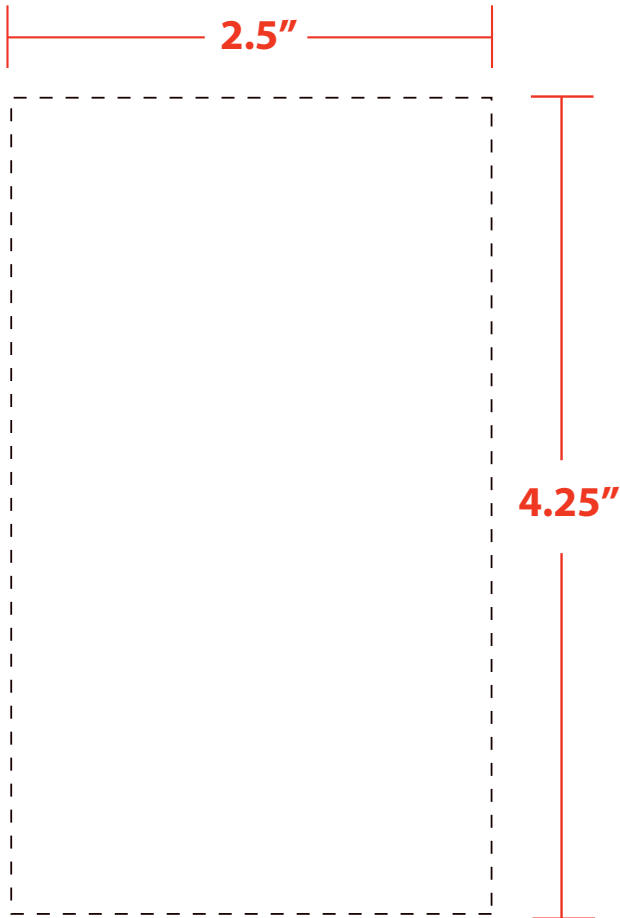

HIGH GLOSS SHOPPING BAGS

J-HIGHGLOSS | PRODUCT SIZE: 5.25"W X 3.25"D X 8.375" H

IMPRINT SIZE: 2.5"X4.25" | NOTE: FOR 4CP IMPRINT, NO MORE THAN 30% COVERAGE

ACCEPTABLE

NOT
ACCEPTABLE