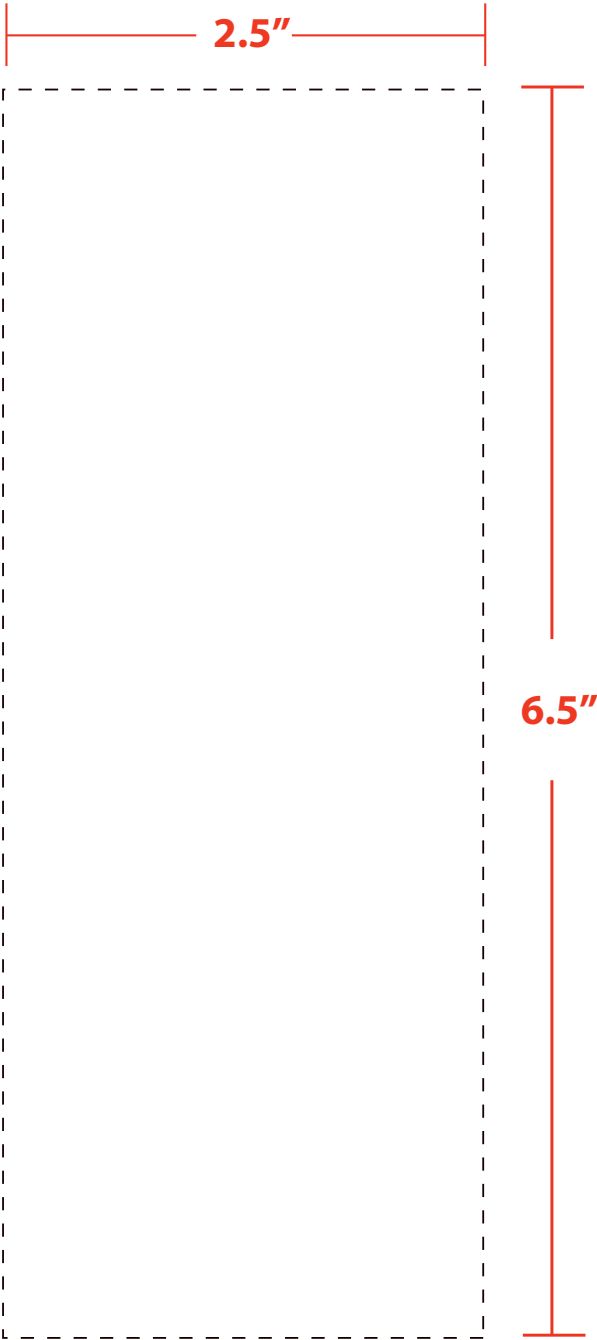

HIGH GLOSS SHOPPING BAGS

J-HIGHGLOSS | PRODUCT SIZE: 5"W X 3.5"D X 13.25" H

IMPRINT SIZE: 2.5"x6.5" | NOTE: FOR 4CP IMPRINT, NO MORE THAN 30% COVERAGE

ACCEPTABLE

**NOT
ACCEPTABLE**