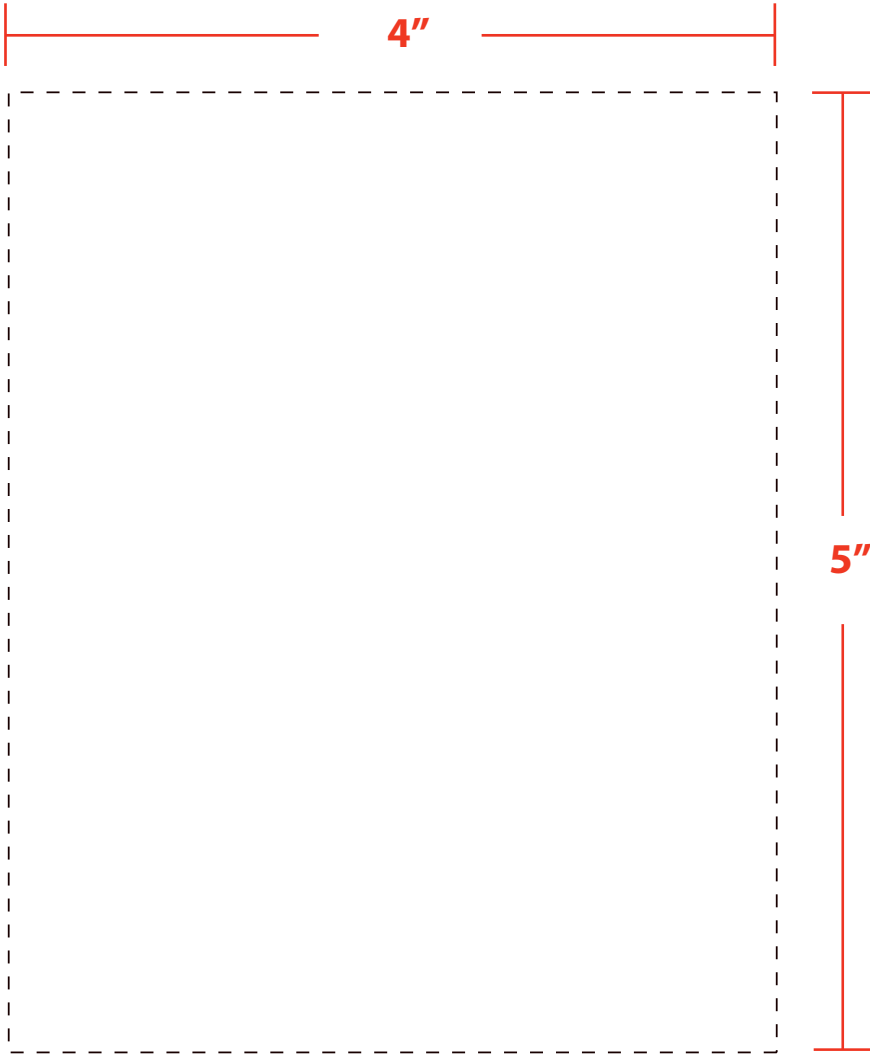

# HIGH GLOSS SHOPPING BAGS

J-HIGHGLOSS | PRODUCT SIZE: 8"W X 4"D X 10" H

IMPRINT SIZE: 4"X5" | NOTE: FOR 4CP IMPRINT, NO MORE THAN 30% COVERAGE

**ACCEPTABLE**

**NOT ACCEPTABLE**