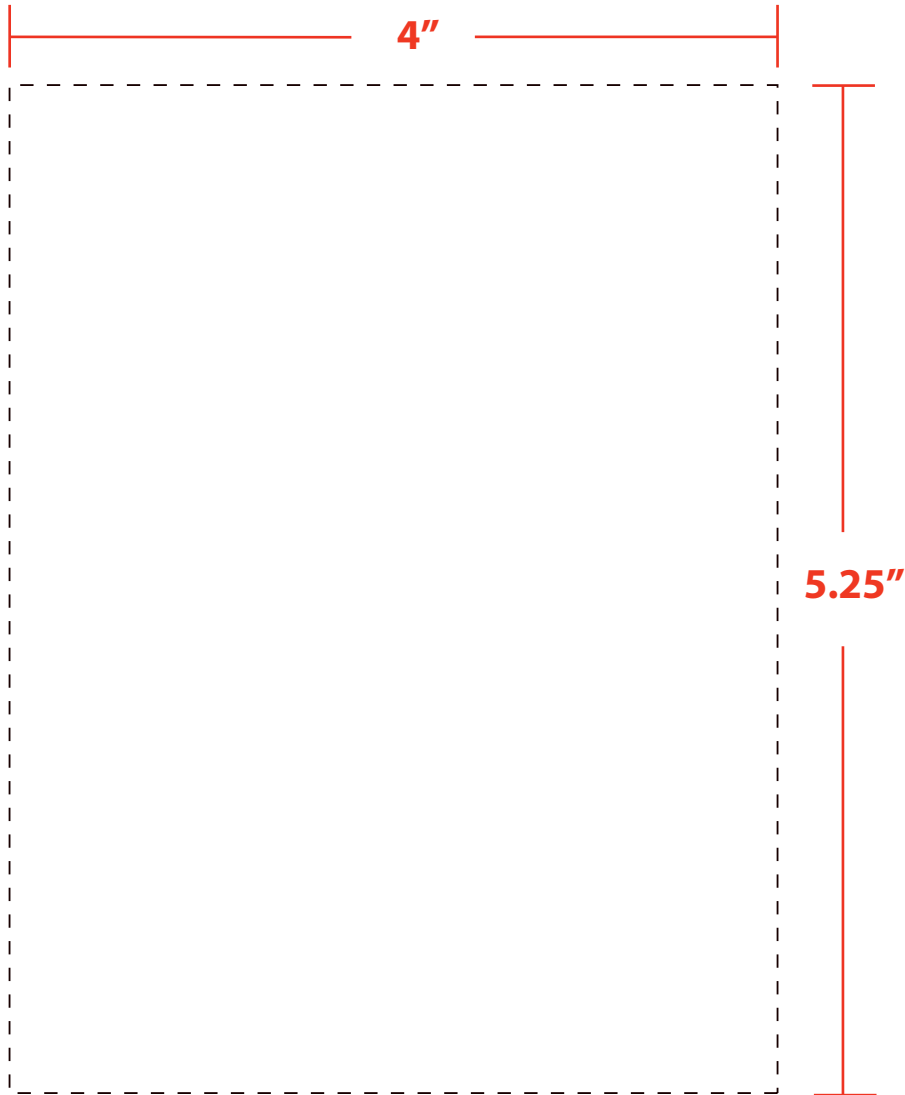

RECYCLED SHOPPING BAGS – KRAFT

J-REC-K | PRODUCT SIZE: 8"W X 4.5"D X 10.25" H

IMPRINT SIZE: 4"X5.25" | NOTE: FOR 4CP IMPRINT, NO MORE THAN 30% COVERAGE

ACCEPTABLE

NOT ACCEPTABLE