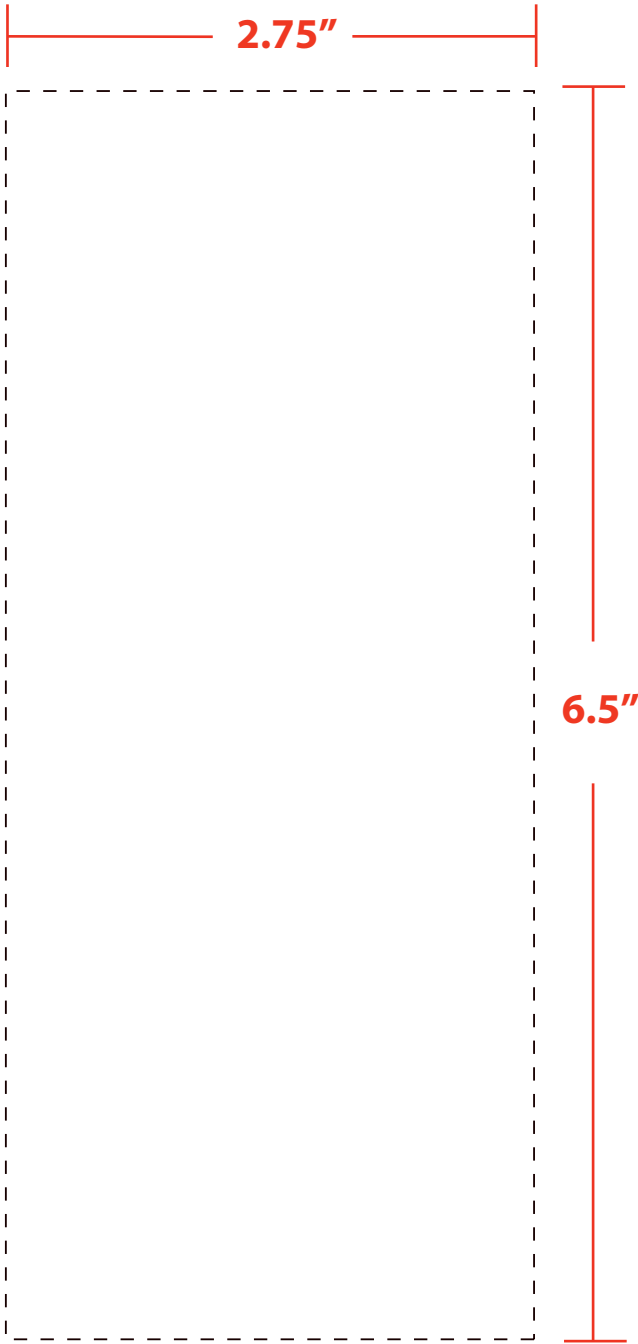

RECYCLED SHOPPING BAGS – KRAFT

J-REC-K | PRODUCT SIZE: 5.5"W X 3.25"D X 13" H

IMPRINT SIZE: 2.75"X6.5" | NOTE: FOR 4CP IMPRINT, NO MORE THAN 30% COVERAGE

ACCEPTABLE

**NOT
ACCEPTABLE**