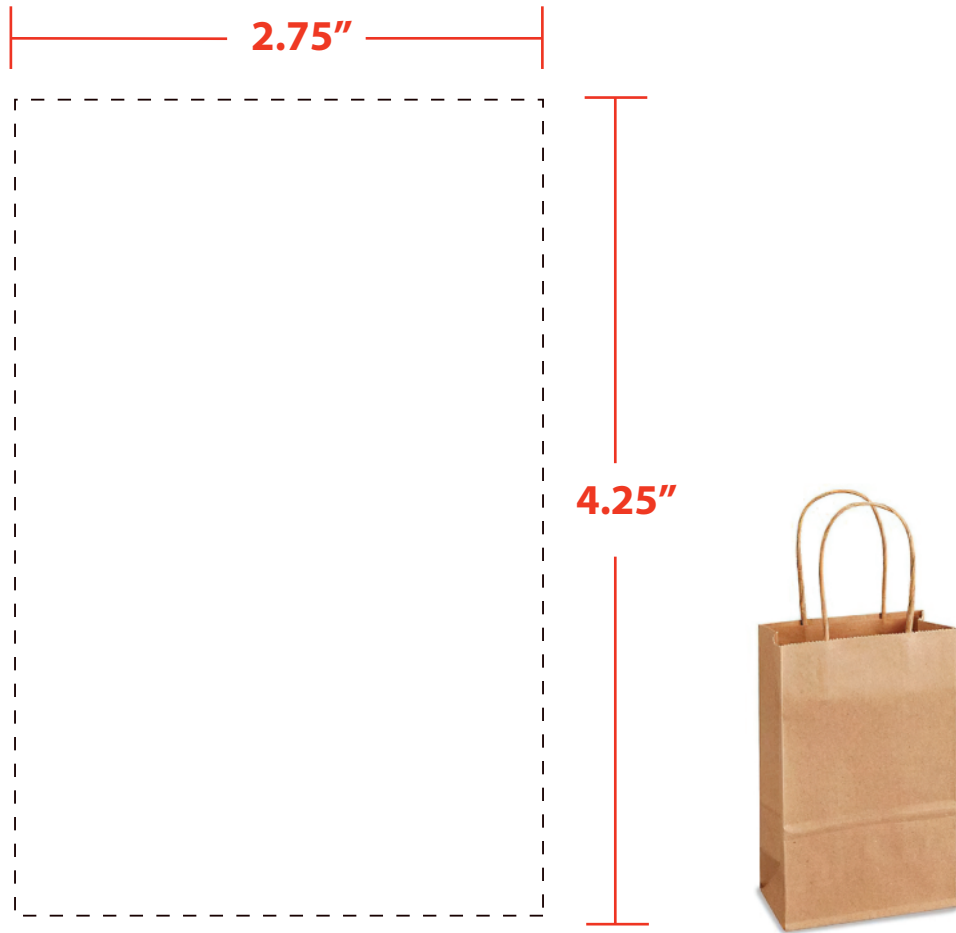

RECYCLED SHOPPING BAGS – KRAFT

J-REC-K | PRODUCT SIZE: 5.5"W X 3.25"D X 8.375" H

IMPRINT SIZE: 2.75"X4.25" | NOTE: FOR 4CP IMPRINT, NO MORE THAN 30% COVERAGE

ACCEPTABLE

NOT ACCEPTABLE